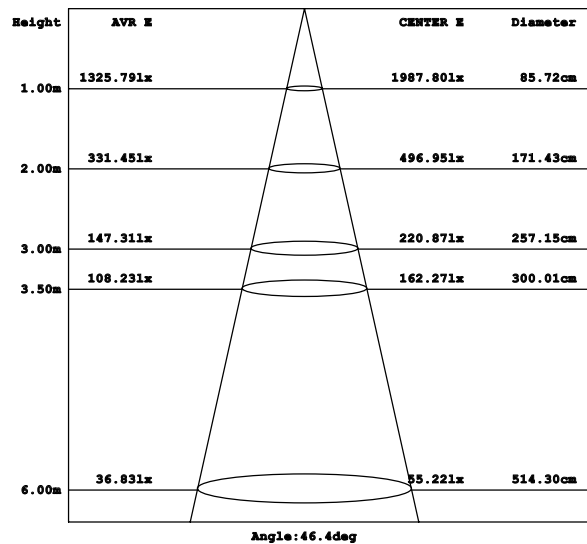

CL-BW15/ CL-BB15

RoHS

CE

### SPECIFICATION

Model Code	CL-BW15/ CL-BB15
Power	15W
Efficiency	105lm/W (4000K)
Input Voltage	220-240VAC
Size	Ø110xH120mm
Body Color	White/ Black
LED Source	CREE (USA)
CRI	Ra>80/90*
Beam Angle	60°
CCT	2700K/3000K/4000K/5000K
Lumen	1510lm(W), 1575m(N/C)
Life time	Min 30.000h
IP	IP20
Triac Dimmable	Available

### PHOTOMETRIC CURVES

## PACKING

Power	Package size	Quantity/Cartons	Carton size
15W	L160xW160xH110mm	16	L480xW330xH320mm