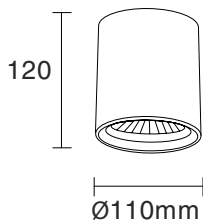

### SPECIFICATION

Model Code	CL-BW15/ CL-BB15
Power	15W
Efficiency	105lm/W (4000K)
Input Voltage	220-240VAC
Size	Ø110xH120mm
Body Color	White/ Black
LED Source	CREE (USA)
CRI	Ra>80/90*
Beam Angle	60°
CCT	2700K/3000K/4000K/5000K
Lumen	1510lm(W), 1575m(N/C)
Life time	Min 30.000h
IP	IP20
Triac Dimmable	Available

## PACKING

Power	Package size	Quantity/Cartons	Carton size
15W	L160xW160xH110mm	16	L480xW330xH320mm