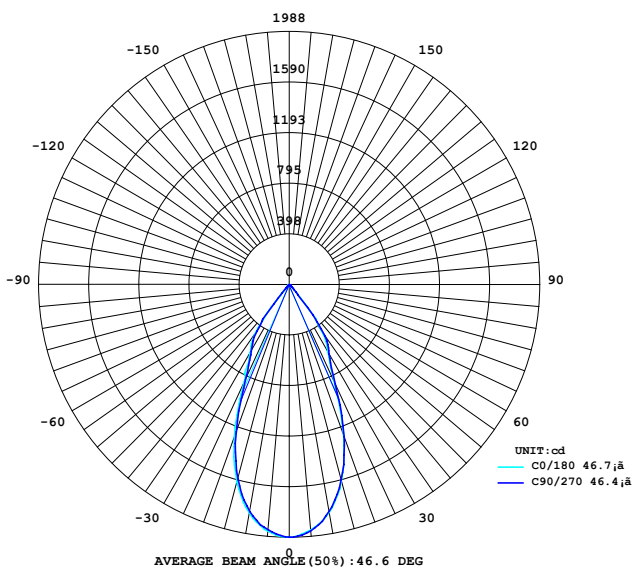

### SPECIFICATION

Model Code	CL-BW15/ CL-BB15
Power	15W
Efficiency	105lm/W (4000K)
Input Voltage	220-240VAC
Size	Ø110xH120mm
Body Color	White/ Black
LED Source	CREE (USA)
CRI	Ra>80/90*
Beam Angle	60°
CCT	2700K/3000K/4000K/5000K
Lumen	1510lm(W), 1575m(N/C)
Life time	Min 30.000h
IP	IP20
Triac Dimmable	Available

### PHOTOMETRIC CURVES