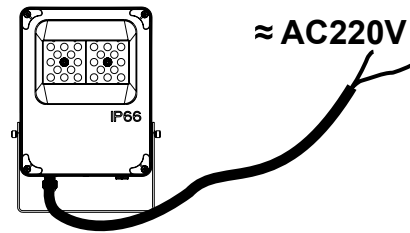

### SPECIFICATION

Model Code	FL-FB70
Power	70W
Efficiency	120lm/W (4000K)
Input Voltage	100-240VAC
Size	300x270x52mm
Body Color	Black
LED Source	Lumileds (USA)
CRI	Ra>80
Beam Angle	15°/ 20°/ 60°/ 90°/ 120°/ T2M/ T3M
CCT	2700K/ 3000K/ 4000K/ 5700K/ Color
Lume	8.000lm(W), 8.400lm(N/C)
Life time	Min 30.000h
IP	IP66
Weight	3.1kg

### PHOTOMETRIC CURVES Beam Angle 120°

## INSTALLATION INSTRUCTIONS

**1. Remove frame out of the light**

**2. Attach the bracket fixed to the position to install the lamp**

**3. Install the lights on the fixed racks**

**4. connect the wires to the source 220VAC**