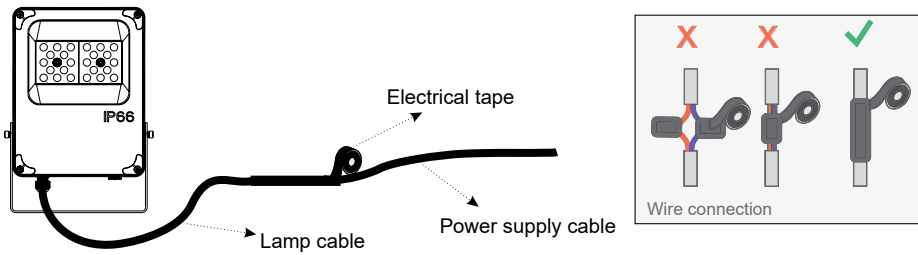

## INSTALLATION INSTRUCTIONS

**1. Remove frame out of the light**

**2. Attach the bracket fixed to the position to install the lamp**

**3. Install the lights on the fixed racks**

**4. connect the wires to the source 220VAC**