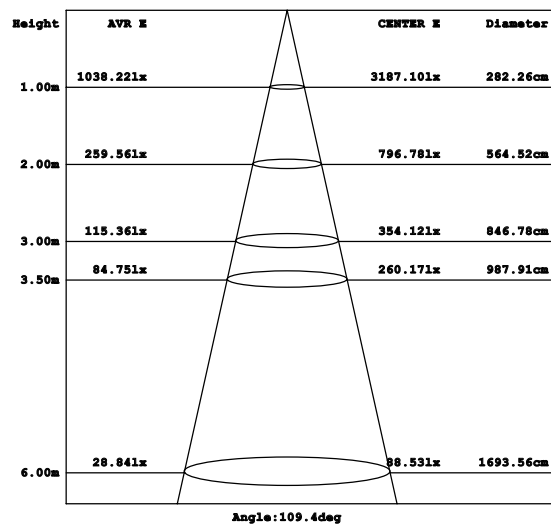

### SPECIFICATION

Model Code	FL-FB70
Power	70W
Efficiency	120lm/W (4000K)
Input Voltage	100-240VAC
Size	300x270x52mm
Body Color	Black
LED Source	Lumileds (USA)
CRI	Ra>80
Beam Angle	15°/ 20°/ 60°/ 90°/ 120°/ T2M/ T3M
CCT	2700K/ 3000K/ 4000K/ 5700K/ Color
Lume	8.000lm(W), 8.400lm(N/C)
Life time	Min 30.000h
IP	IP66
Weight	3.1kg

### PHOTOMETRIC CURVES Beam Angle 120°