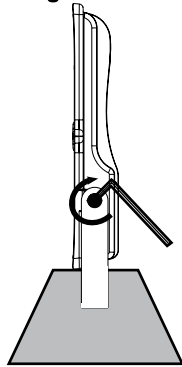

### PHOTOMETRIC CURVES Beam Angle 120°

## INSTALLATION INSTRUCTIONS

**1. Remove frame out of the light**

**2. Attach the bracket fixed to the position to install the lamp**

**3. Install the lights on the fixed racks**

**4. connect the wires to the source 220VAC**