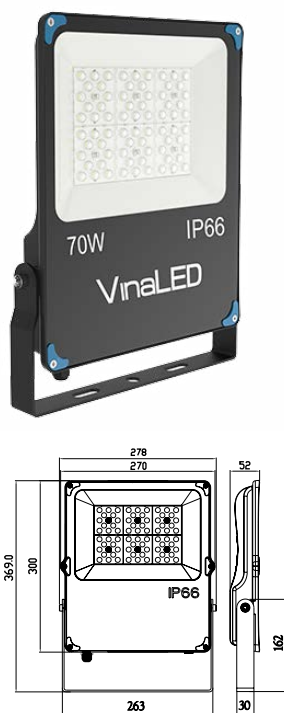

## FL-FB70

Flood light

RoHS

### SPECIFICATION

Model Code	FL-FB70
Power	70W
Efficiency	120lm/W (4000K)
Input Voltage	100-240VAC
Size	300x270x52mm
Body Color	Black
LED Source	Lumileds (USA)
CRI	Ra>80
Beam Angle	15°/ 20°/ 60°/ 90°/ 120°/ T2M/ T3M
CCT	2700K/ 3000K/ 4000K/ 5700K/ Color
Lume	8.000lm(W), 8.400lm(N/C)
Life time	Min 30.000h
IP	IP66
Weight	3.1kg

### PHOTOMETRIC CURVES Beam Angle 120°

## PACKING

Power	Package size	Quantity/Cartons	Carton size
70W	L374xW294xH60mm	6	L540xW360xH310mm