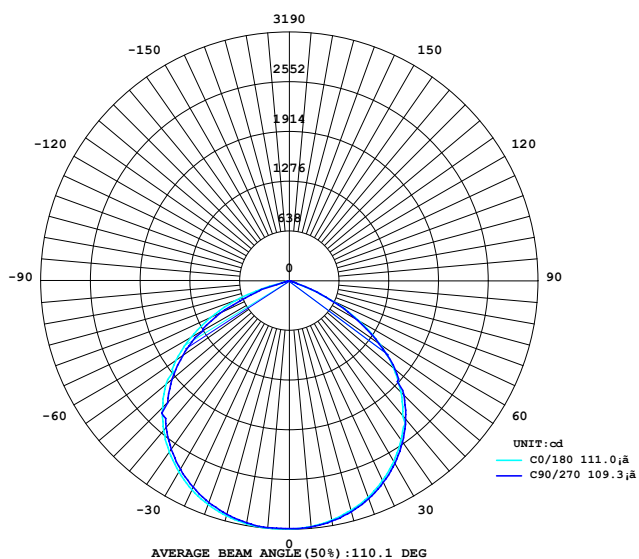

### SPECIFICATION

Model Code	FL-FB70
Power	70W
Efficiency	120lm/W (4000K)
Input Voltage	100-240VAC
Size	300x270x52mm
Body Color	Black
LED Source	Lumileds (USA)
CRI	Ra>80
Beam Angle	15°/ 20°/ 60°/ 90°/ 120°/ T2M/ T3M
CCT	2700K/ 3000K/ 4000K/ 5700K/ Color
Lume	8.000lm(W), 8.400lm(N/C)
Life time	Min 30.000h
IP	IP66
Weight	3.1kg

### PHOTOMETRIC CURVES Beam Angle 120°