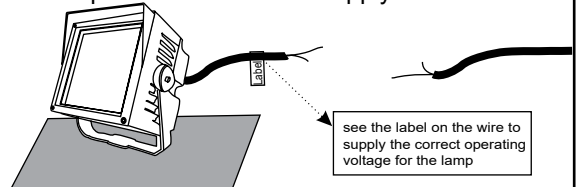

## INSTALLATION INSTRUCTIONS

1. Remove the lamp bracket

3. Connect the lamp body to the bracket. Then fix them with stainless steel screws

2. Attach and screw on to make it into position

4. Connect the power lead to mains supply

5. Wrap electrical tape correctly, make sure water can't get inside

- Note:
- Disconnect the power supply before connecting the power
  - Housing material is Aluminum, do not install near sea water or high acidity environment
  - Need to activate the warranty before use. If not activated, the applicable time is the factory time