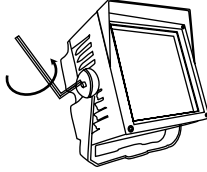

INSTALLATION INSTRUCTIONS

1. Remove the lamp bracket