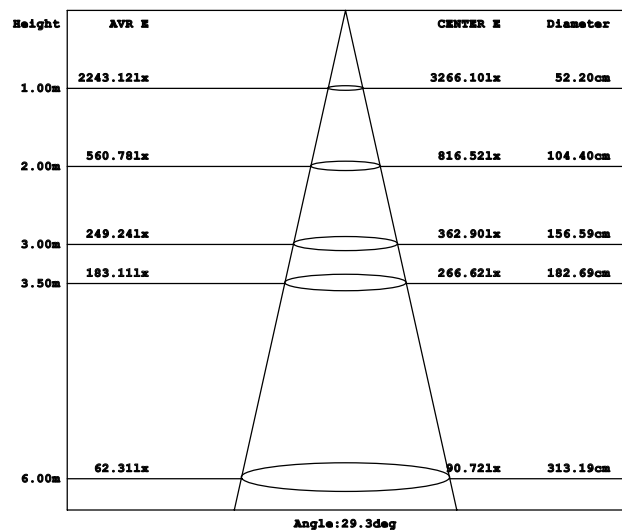

### SPECIFICATION

Model Code	OS-FG12/ OSA-FG12
Power	12W
Efficiency	85lm/W (4000K)
Input Voltage	85-265VAC/24VDC(0.62A)
Size	96x96x130mm
Body Color	Grey
LED Source	CREE (USA)
CRI	80
Beam Angle	5°/ 10°/ 15°/ 30°/ 45°/ 10x45°/ 10x80°/ 20x40°/ 30x60°
CCT	2700K/ 3000K/ 4000K/ 5700K/ Color
Lumen	900lm(W), 1020lm(N/C)
Life time	Min 30.000h
IP	IP65

### PHOTOMETRIC CURVES Beam Angle 30°

## PACKING

Power	Package size	Quantity/Cartons	Carton size
12W	L160xW160xH110mm	16	L480xW330xH320mm