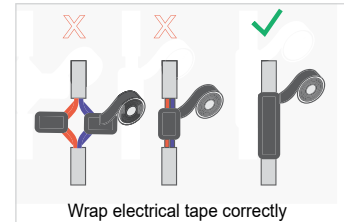

## INSTALLATION INSTRUCTIONS

1. Remove the lamp bracket

3. Connect the lamp body to the bracket. Then fix them with stainless steel screws

2. Attach and screw on to make it into position

4. Connect the power lead to mains supply

5. Wrap electrical tape correctly, make sure water can't get inside

- Note:
- Disconnect the power supply before connecting the power
  - Housing material is Aluminum, do not install near sea water or high acidity environment
  - Need to activate the warranty before use. If not activated, the applicable time is the factory time