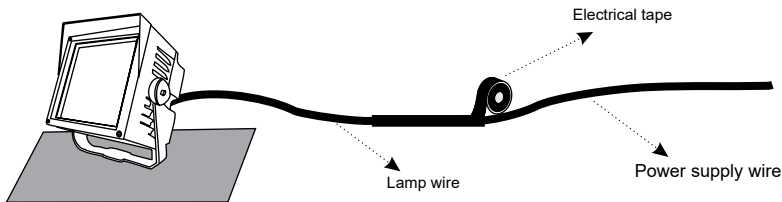

5. Wrap electrical tape correctly, make sure water can't get inside