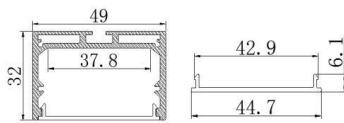

PF-3249S40 / PF-3249B40

RoHS

SPECIFICATION

Model Code	PF-3249S40 / PF-3249B40
Power	40W
Efficiency	105lm/W (4000K)
Input Voltage	100-240VAC / 24VDC
Size	1220x49x32mm
Body Color	Silver/ Black
LED Source	Bridgelux (USA)
CRI	Ra>80
Beam Angle	105°
CCT	3000K/ 4000K/ 6500K
Lumen	4090lm(W), 4200lm(N/C)
Life time	Min 30.000h
IP	IP40