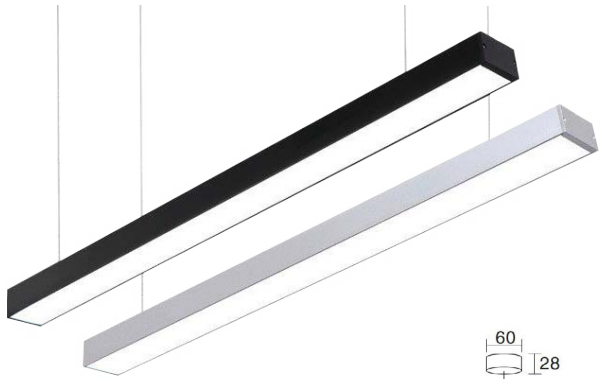

PF-3249S40 / PF-3249B40

RoHS

SPECIFICATION

Model Code	PF-3249S40 / PF-3249B40
Power	40W
Efficiency	105lm/W (4000K)
Input Voltage	100-240VAC / 24VDC
Size	1220x49x32mm
Body Color	Silver/ Black
LED Source	Bridgelux (USA)
CRI	Ra>80
Beam Angle	105°
CCT	3000K/ 4000K/ 6500K
Lumen	4090lm(W), 4200lm(N/C)
Life time	Min 30.000h
IP	IP40