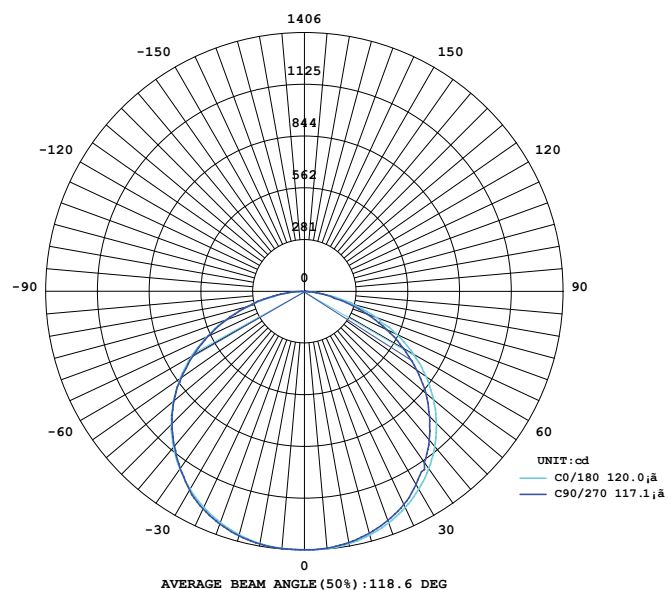

PHOTOMETRIC CURVES