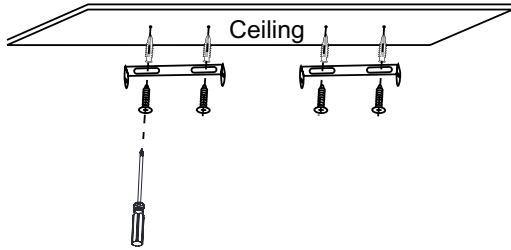

PF-3249S40 / PF-3249B40

RoHS

SPECIFICATION

Model Code	PF-3249S40 / PF-3249B40
Power	40W
Efficiency	105lm/W (4000K)
Input Voltage	100-240VAC / 24VDC
Size	1220x49x32mm
Body Color	Silver/ Black
LED Source	Bridgelux (USA)
CRI	Ra>80
Beam Angle	105°
CCT	3000K/ 4000K/ 6500K
Lumen	4090lm(W), 4200lm(N/C)
Life time	Min 30.000h
IP	IP40

PHOTOMETRIC CURVES

INSTALLATION INSTRUCTIONS FOR PENDANT LIGHT

1. Fix the installation bracket with screws on the ceiling

2. Insert the cable into the case base

3. Connect the power lead to mains supply 220VAC/24VDC or Dimmer 1-10V
(See label on power lead)