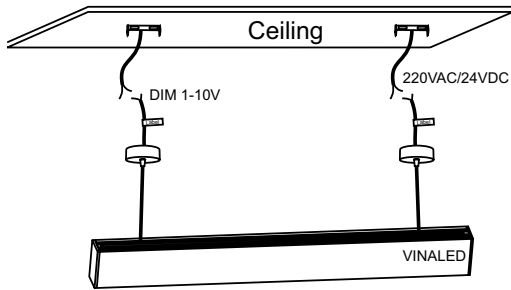

PF-3249S40 / PF-3249B40

RoHS

SPECIFICATION

Model Code	PF-3249S40 / PF-3249B40
Power	40W
Efficiency	105lm/W (4000K)
Input Voltage	100-240VAC / 24VDC
Size	1220x49x32mm
Body Color	Silver/ Black
LED Source	Bridgelux (USA)
CRI	Ra>80
Beam Angle	105°
CCT	3000K/ 4000K/ 6500K
Lumen	4090lm(W), 4200lm(N/C)
Life time	Min 30.000h
IP	IP40

PHOTOMETRIC CURVES

INSTALLATION INSTRUCTIONS FOR PENDANT LIGHT

1. Fix the installation bracket with screws on the ceiling

2. Insert the cable into the case base

3. Connect the power lead to mains supply 220VAC/24VDC or Dimmer 1-10V
(See label on power lead)

4. Adjust the cable length

5. Fix the ceiling light into the installation bracket with screws

6. Finish

Note: ● Disconnect the power supply before connecting the power
● Need to activate the warranty before use. If not activated, the applicable time is the factory time