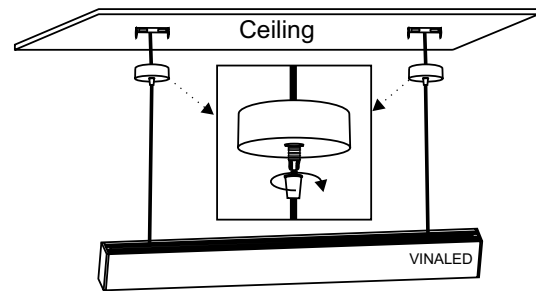

PHOTOMETRIC CURVES

INSTALLATION INSTRUCTIONS FOR PENDANT LIGHT

1. Fix the installation bracket with screws on the ceiling

2. Insert the cable into the case base

3. Connect the power lead to mains supply 220VAC/24VDC or Dimmer 1-10V
(See label on power lead)

4. Adjust the cable length

5. Fix the ceiling light into the installation bracket with screws

6. Finish

Note: ● Disconnect the power supply before connecting the power
● Need to activate the warranty before use. If not activated, the applicable time is the factory time