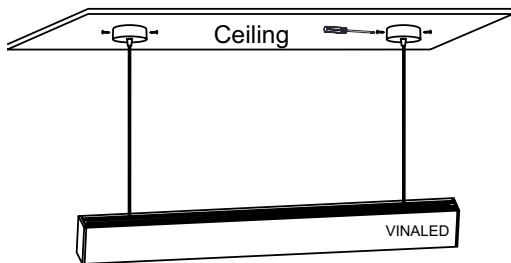

5. Fix the ceiling light into the installation bracket with screws