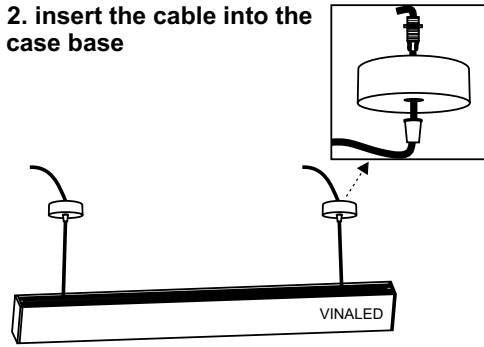

PHOTOMETRIC CURVES

INSTALLATION INSTRUCTIONS FOR PENDANT LIGHT

1. Fix the installation bracket with screws on the ceiling

2. Insert the cable into the case base

3. Connect the power lead to mains supply 220VAC/24VDC or Dimmer 1-10V
(See label on power lead)

4. Adjust the cable length

5. Fix the ceiling light into the installation bracket with screws

6. Finish

Note: ● Disconnect the power supply before connecting the power
● Need to activate the warranty before use. If not activated, the applicable time is the factory time