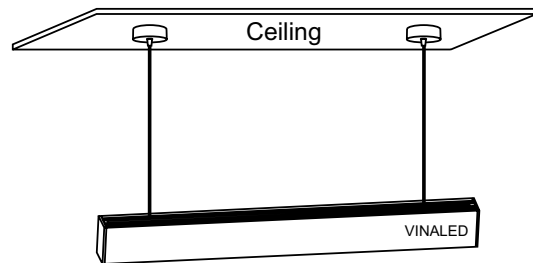

INSTALLATION INSTRUCTIONS FOR PENDANT LIGHT

1. Fix the installation bracket with screws on the ceiling

2. Insert the cable into the case base

3. Connect the power lead to mains supply 220VAC/24VDC or Dimmer 1-10V
(See label on power lead)

4. Adjust the cable length

5. Fix the ceiling light into the installation bracket with screws

6. Finish

Note: ● Disconnect the power supply before connecting the power
● Need to activate the warranty before use. If not activated, the applicable time is the factory time

PACKING