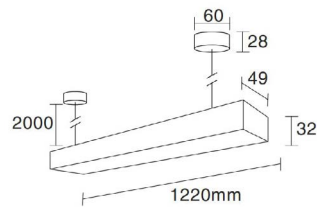

PF-3249S40 / PF-3249B40

RoHS

SPECIFICATION

Model Code	PF-3249S40 / PF-3249B40
Power	40W
Efficiency	105lm/W (4000K)
Input Voltage	100-240VAC / 24VDC
Size	1220x49x32mm
Body Color	Silver/ Black
LED Source	Bridgelux (USA)
CRI	Ra>80
Beam Angle	105°
CCT	3000K/ 4000K/ 6500K
Lumen	4090lm(W), 4200lm(N/C)
Life time	Min 30.000h
IP	IP40

PHOTOMETRIC CURVES

INSTALLATION INSTRUCTIONS FOR PENDANT LIGHT

1. Fix the installation bracket with screws on the ceiling

2. Insert the cable into the case base

3. Connect the power lead to mains supply 220VAC/24VDC or Dimmer 1-10V
(See label on power lead)