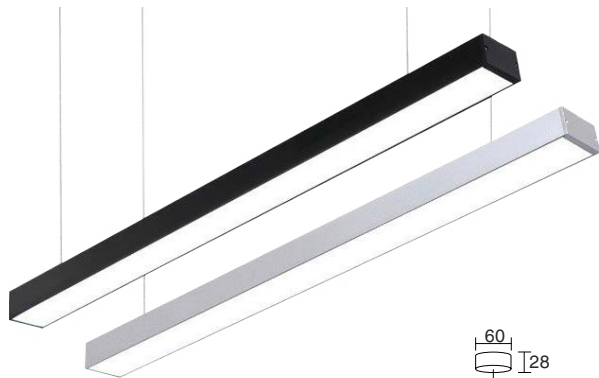

## SPECIFICATION

Model Code	PF-3249S80 / PF-3249B80
Power	80W
Efficiency	105lm/W (4000K)
Input Voltage	100-240VAC / 24VDC
Size	2420x49x32mm
Body Color	Silver/ Black
LED Source	Bridgelux (USA)
CRI	Ra>80
Beam Angle	105°
CCT	3000K/ 4000K/ 6500K
Lumen	8110lm(W), 8400lm(N/C)
Life time	Min 30.000h
IP	IP40