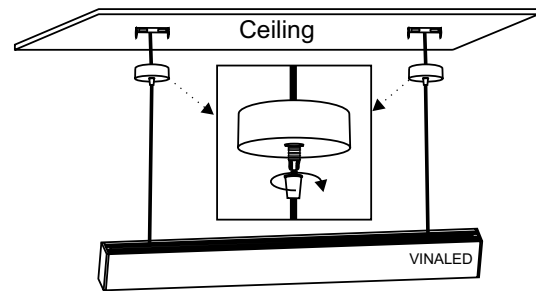

## PHOTOMETRIC CURVES

## INSTALLATION INSTRUCTIONS FOR PENDANT LIGHT

1. Fix the installation bracket with screws on the ceiling

2. Insert the cable into the case base

3. Connect the power lead to mains supply 220VAC/24VDC or Dimmer 1-10V  
(See label on power lead)

4. Adjust the cable length

5. Fix the ceiling light into the installation bracket with screws

6. Finish

Note: ● Disconnect the power supply before connecting the power  
● Need to activate the warranty before use. If not activated, the applicable time is the factory time