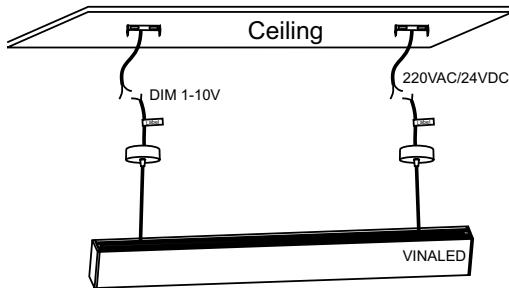

## PHOTOMETRIC CURVES

## INSTALLATION INSTRUCTIONS FOR PENDANT LIGHT

1. Fix the installation bracket with screws on the ceiling

2. Insert the cable into the case base

3. Connect the power lead to mains supply 220VAC/24VDC or Dimmer 1-10V  
(See label on power lead)