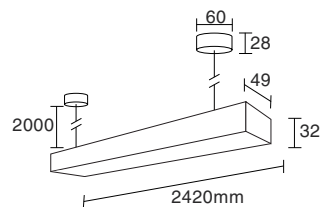

## SPECIFICATION

Model Code	PF-3249S80 / PF-3249B80
Power	80W
Efficiency	105lm/W (4000K)
Input Voltage	100-240VAC / 24VDC
Size	2420x49x32mm
Body Color	Silver/ Black
LED Source	Bridgelux (USA)
CRI	Ra>80
Beam Angle	105°
CCT	3000K/ 4000K/ 6500K
Lumen	8110lm(W), 8400lm(N/C)
Life time	Min 30.000h
IP	IP40