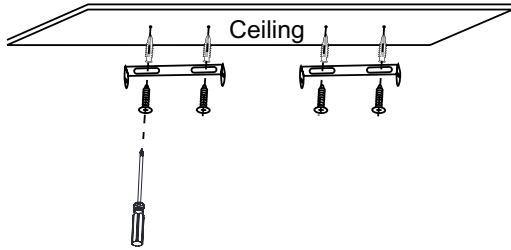

INSTALLATION INSTRUCTIONS FOR PENDANT LIGHT

1. Fix the installation bracket with screws on the ceiling