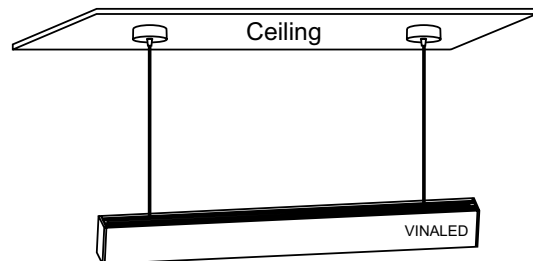

INSTALLATION INSTRUCTIONS FOR PENDANT LIGHT

1. Fix the installation bracket with screws on the ceiling

2. Insert the cable into the case base

3. Connect the power lead to mains supply 220VAC/24VDC or Dimmer 1-10V
(See label on power lead)

4. Adjust the cable length

5. Fix the ceiling light into the installation bracket with screws

6. Finish

Note: ● Disconnect the power supply before connecting the power
● Need to activate the warranty before use. If not activated, the applicable time is the factory time

PACKING