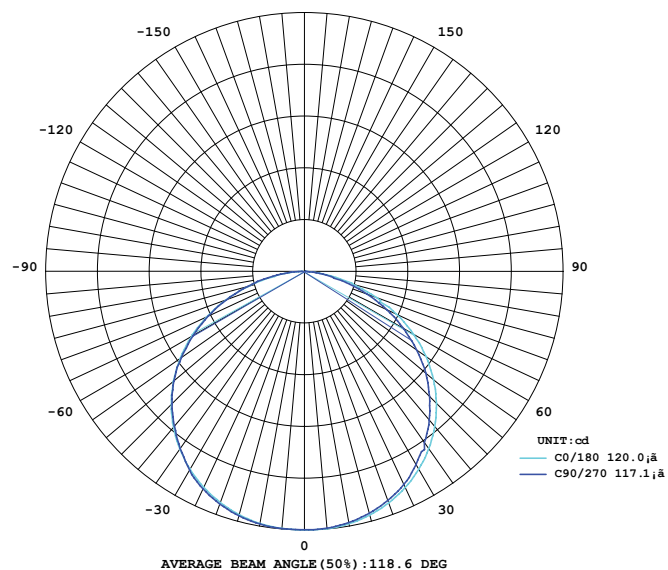

## SPECIFICATION

Model Code	PF-3249S80 / PF-3249B80
Power	80W
Efficiency	105lm/W (4000K)
Input Voltage	100-240VAC / 24VDC
Size	2420x49x32mm
Body Color	Silver/ Black
LED Source	Bridgelux (USA)
CRI	Ra>80
Beam Angle	105°
CCT	3000K/ 4000K/ 6500K
Lumen	8110lm(W), 8400lm(N/C)
Life time	Min 30.000h
IP	IP40

## PHOTOMETRIC CURVES