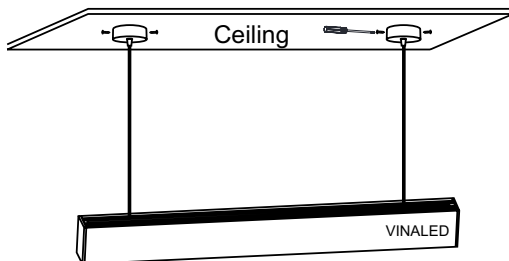

5. Fix the ceiling light into the installation bracket with screws