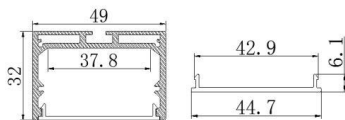

## SPECIFICATION

Model Code	PF-3249S80 / PF-3249B80
Power	80W
Efficiency	105lm/W (4000K)
Input Voltage	100-240VAC / 24VDC
Size	2420x49x32mm
Body Color	Silver/ Black
LED Source	Bridgelux (USA)
CRI	Ra>80
Beam Angle	105°
CCT	3000K/ 4000K/ 6500K
Lumen	8110lm(W), 8400lm(N/C)
Life time	Min 30.000h
IP	IP40