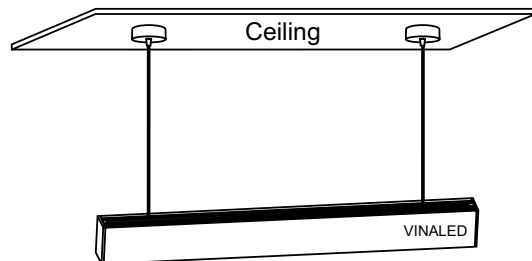

INSTALLATION INSTRUCTIONS FOR PENDANT LIGHT

1. Fix the installation bracket with screws on the ceiling

2. Insert the cable into the case base

3. Connect the power lead to mains supply 220VAC/24VDC or Dimmer 1-10V
(See label on power lead)

4. Adjust the cable length

5. Fix the ceiling light into the installation bracket with screws

6. Finish

Note: ● Disconnect the power supply before connecting the power
● Need to activate the warranty before use. If not activated, the applicable time is the factory time

PACKING