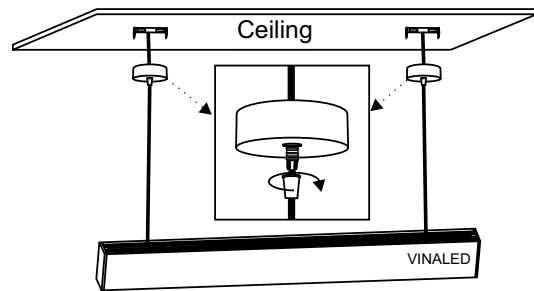

PHOTOMETRIC CURVES

INSTALLATION INSTRUCTIONS FOR PENDANT LIGHT

1. Fix the installation bracket with screws on the ceiling

2. Insert the cable into the case base

3. Connect the power lead to mains supply 220VAC/24VDC or Dimmer 1-10V
(See label on power lead)

4. Adjust the cable length

5. Fix the ceiling light into the installation bracket with screws

6. Finish

Note: ● Disconnect the power supply before connecting the power
● Need to activate the warranty before use. If not activated, the applicable time is the factory time