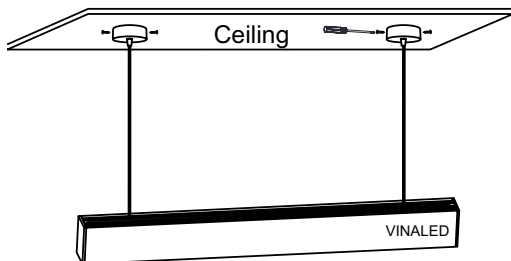

5. Fix the ceiling light into the installation bracket with screws