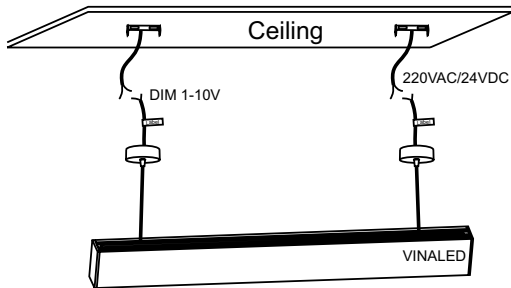

PF-7779S40 / PF-7779B40

RoHS

SPECIFICATION

Model Code	PF-7779S40 / PF-7779B40
Power	40W
Efficiency	105lm/W (4000K)
Input Voltage	100-240VAC / 24VDC
Size	1220x79x77mm
Body Color	Silver/ Black
LED Source	Bridgelux (USA)
CRI	Ra>80
Beam Angle	105°
CCT	3000K/ 4000K/ 6500K
Lumen	4090lm(W), 4200lm(N/C)
Life time	Min 30.000h
IP	IP40

PHOTOMETRIC CURVES

INSTALLATION INSTRUCTIONS FOR PENDANT LIGHT

1. Fix the installation bracket with screws on the ceiling

2. Insert the cable into the case base

3. Connect the power lead to mains supply 220VAC/24VDC or Dimmer 1-10V
(See label on power lead)

4. Adjust the cable length

5. Fix the ceiling light into the installation bracket with screws

6. Finish

Note: ● Disconnect the power supply before connecting the power
● Need to activate the warranty before use. If not activated, the applicable time is the factory time