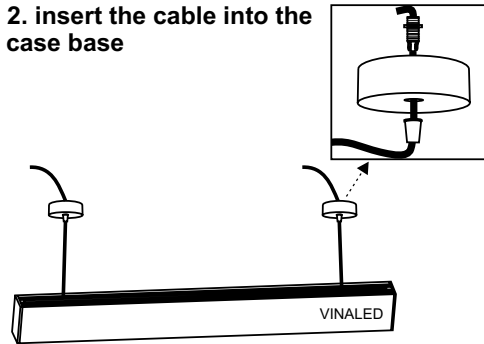

PHOTOMETRIC CURVES

INSTALLATION INSTRUCTIONS FOR PENDANT LIGHT

1. Fix the installation bracket with screws on the ceiling

2. Insert the cable into the case base

3. Connect the power lead to mains supply 220VAC/24VDC or Dimmer 1-10V
(See label on power lead)

4. Adjust the cable length

5. Fix the ceiling light into the installation bracket with screws

6. Finish

Note: ● Disconnect the power supply before connecting the power
● Need to activate the warranty before use. If not activated, the applicable time is the factory time