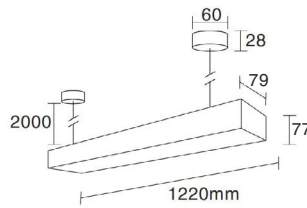

PF-7779S40 / PF-7779B40

RoHS

SPECIFICATION

Model Code	PF-7779S40 / PF-7779B40
Power	40W
Efficiency	105lm/W (4000K)
Input Voltage	100-240VAC / 24VDC
Size	1220x79x77mm
Body Color	Silver/ Black
LED Source	Bridgelux (USA)
CRI	Ra>80
Beam Angle	105°
CCT	3000K/ 4000K/ 6500K
Lumen	4090lm(W), 4200lm(N/C)
Life time	Min 30.000h
IP	IP40

PHOTOMETRIC CURVES

INSTALLATION INSTRUCTIONS FOR PENDANT LIGHT

1. Fix the installation bracket with screws on the ceiling

2. Insert the cable into the case base

3. Connect the power lead to mains supply 220VAC/24VDC or Dimmer 1-10V
(See label on power lead)