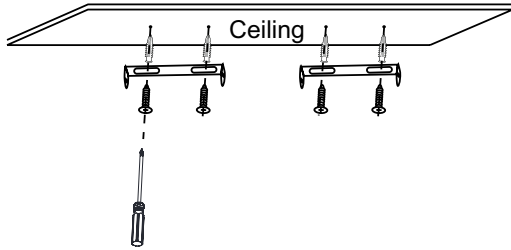

PF-7779S40 / PF-7779B40

RoHS

SPECIFICATION

Model Code	PF-7779S40 / PF-7779B40
Power	40W
Efficiency	105lm/W (4000K)
Input Voltage	100-240VAC / 24VDC
Size	1220x79x77mm
Body Color	Silver/ Black
LED Source	Bridgelux (USA)
CRI	Ra>80
Beam Angle	105°
CCT	3000K/ 4000K/ 6500K
Lumen	4090lm(W), 4200lm(N/C)
Life time	Min 30.000h
IP	IP40

PHOTOMETRIC CURVES

INSTALLATION INSTRUCTIONS FOR PENDANT LIGHT

1. Fix the installation bracket with screws on the ceiling

2. Insert the cable into the case base

3. Connect the power lead to mains supply 220VAC/24VDC or Dimmer 1-10V
(See label on power lead)