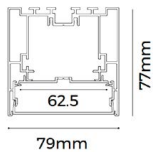

PF-7779S40 / PF-7779B40

RoHS

SPECIFICATION

Model Code	PF-7779S40 / PF-7779B40
Power	40W
Efficiency	105lm/W (4000K)
Input Voltage	100-240VAC / 24VDC
Size	1220x79x77mm
Body Color	Silver/ Black
LED Source	Bridgelux (USA)
CRI	Ra>80
Beam Angle	105°
CCT	3000K/ 4000K/ 6500K
Lumen	4090lm(W), 4200lm(N/C)
Life time	Min 30.000h
IP	IP40

PHOTOMETRIC CURVES

INSTALLATION INSTRUCTIONS FOR PENDANT LIGHT

1. Fix the installation bracket with screws on the ceiling

2. Insert the cable into the case base

3. Connect the power lead to mains supply 220VAC/24VDC or Dimmer 1-10V
(See label on power lead)