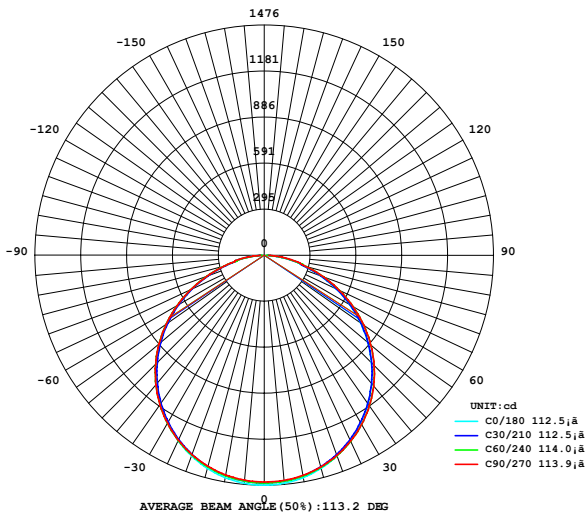

PL-6060DS42/ PL-6060DW42

583x583mm

**SPECIFICATION**

Model Code	PL-6060DS42/ PL-6060DW42
Power	42W
Efficiency	105lm/W (4000K)
Input Voltage	220-240VAC
1-10V Dimmable	Available
Size	600x600x10mm
Hole size	583x583mm
Body Color	White/ Silver
LED Source	Bridgelux (USA)
CRI	Ra>80
Beam Angle	120°
CCT	3000K/ 4000K/ 6500K
Lumen	4205lm(W) ,4410lm (N/C)
Life time	Min 30.000h
IP	IP30/IP65

**PHOTOMETRIC CURVES**