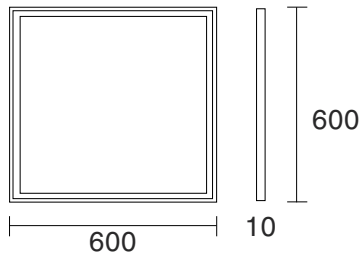

PL-6060DS42/ PL-6060DW42

583x583mm

**SPECIFICATION**

Model Code	PL-6060DS42/ PL-6060DW42
Power	42W
Efficiency	105lm/W (4000K)
Input Voltage	220-240VAC
1-10V Dimmable	Available
Size	600x600x10mm
Hole size	583x583mm
Body Color	White/ Silver
LED Source	Bridgelux (USA)
CRI	Ra>80
Beam Angle	120°
CCT	3000K/ 4000K/ 6500K
Lumen	4205lm(W) ,4410lm (N/C)
Life time	Min 30.000h
IP	IP30/IP65

**PHOTOMETRIC CURVES**