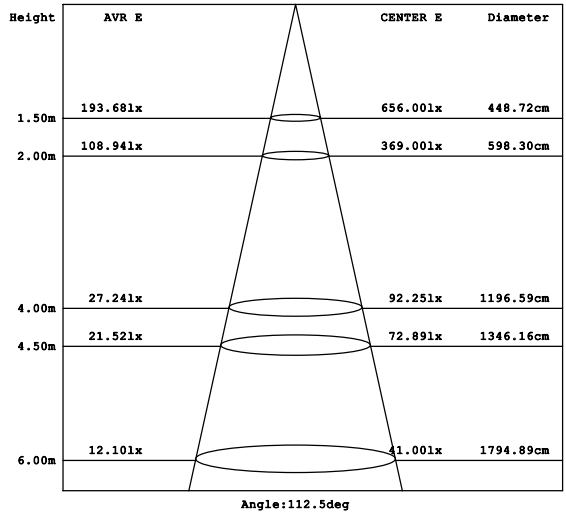

PL-6060DS42/ PL-6060DW42

583x583mm

**SPECIFICATION**

Model Code	PL-6060DS42/ PL-6060DW42
Power	42W
Efficiency	105lm/W (4000K)
Input Voltage	220-240VAC
1-10V Dimmable	Available
Size	600x600x10mm
Hole size	583x583mm
Body Color	White/ Silver
LED Source	Bridgelux (USA)
CRI	Ra>80
Beam Angle	120°
CCT	3000K/ 4000K/ 6500K
Lumen	4205lm(W) ,4410lm (N/C)
Life time	Min 30.000h
IP	IP30/IP65

**PHOTOMETRIC CURVES**