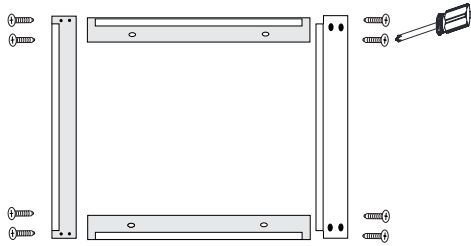

INSTALLATION INSTRUCTIONS

1. Assemble the removable bars into a fixed frame.