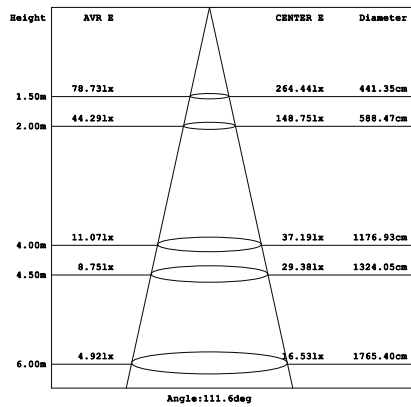

PL-R15M

White

3000K 4000K 6500K

>30.000 Hours 85-265 VAC RoHS CE

Model	Power	Led source	Beam angle	CCT	CRI	Flux
PL-R15M	15W	Bridgelux (USA)	120°	3000K	>80	1530lm
				4000K	>80	1670lm
				6500K	>80	1670lm

LAMP PHOTOMETRIC REPORT

AVERAGE AND CENTER E Figure

ISOLUX DIAGRAM

Parameter of PL-R15M | CCT 6500K

INSTALLATION INSTRUCTIONS

PACKING

- Install the Pat U on the ceiling
- Connected Led Driver with 220VAC power
- Install the lamp on the U-bar