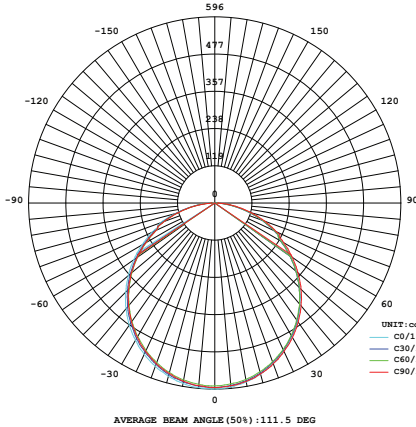

PL-R15M

White

3000K 4000K 6500K

>30.000 Hours 85-265 VAC RoHS CE

Model	Power	Led source	Beam angle	CCT	CRI	Flux
PL-R15M	15W	Bridgelux (USA)	120°	3000K	>80	1530lm
				4000K	>80	1670lm
				6500K	>80	1670lm

LAMP PHOTOMETRIC REPORT

AVERAGE AND CENTER E Figure

ISOLUX DIAGRAM

Parameter of PL-R15M | CCT 6500K

INSTALLATION INSTRUCTIONS

PACKING

- Install the Pat U on the ceiling
- Connected Led Driver with 220VAC power
- Install the lamp on the U-bar