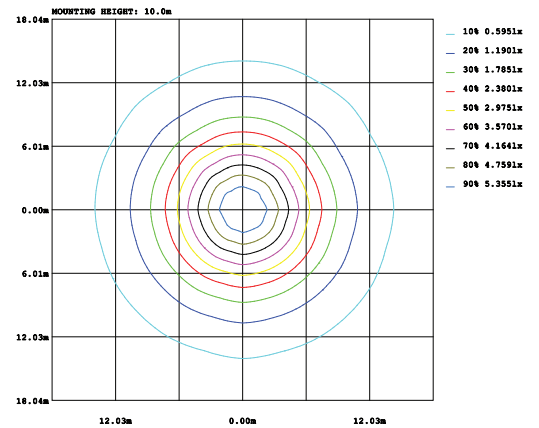

PL-R15M

White

3000K 4000K 6500K

>30.000 Hours 85-265 VAC RoHS CE

Model	Power	Led source	Beam angle	CCT	CRI	Flux
PL-R15M	15W	Bridgelux (USA)	120°	3000K	>80	1530lm
				4000K	>80	1670lm
				6500K	>80	1670lm

LAMP PHOTOMETRIC REPORT

AVERAGE AND CENTER E Figure

ISOLUX DIAGRAM

Parameter of PL-R15M | CCT 6500K

INSTALLATION INSTRUCTIONS

PACKING

- Install the Pat U on the ceiling
- Connected Led Driver with 220VAC power
- Install the lamp on the U-bar