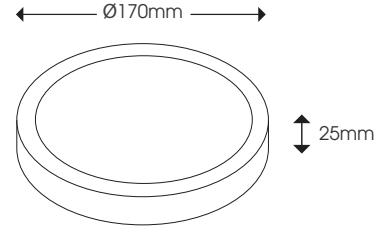

PL-R15M

White

3000K 4000K 6500K

>30.000 Hours 85-265 VAC RoHS CE

Model	Power	Led source	Beam angle	CCT	CRI	Flux
PL-R15M	15W	Bridgelux (USA)	120°	3000K	>80	1530lm
				4000K	>80	1670lm
				6500K	>80	1670lm

LAMP PHOTOMETRIC REPORT

AVERAGE AND CENTER E Figure

ISOLUX DIAGRAM

Parameter of PL-R15M | CCT 6500K

INSTALLATION INSTRUCTIONS

PACKING

- Install the Pat U on the ceiling
- Connected Led Driver with 220VAC power
- Install the lamp on the U-bar

Note: Turn off the power, check the entire power system before installation.
All heat sinks do not come in direct contact with steel and iron

1 pcs

14 pcs

ROBOLED®
Chiếu sáng mọi nhà

185mm 200mm 40mm

420mm 240mm 240mm