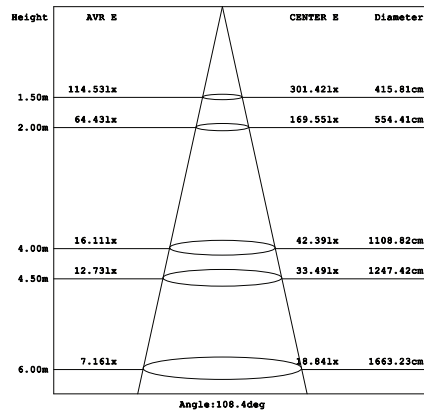

LAMP PHOTOMETRIC REPORT

AVERAGE AND CENTER E Figure

ISOLUX DIAGRAM

Parameter of PL-R18M | CCT 6500K

INSTALLATION INSTRUCTIONS

PACKING

1. Install the Pat U on the ceiling
2. Connected Led Driver with 220VAC power
3. Install the lamp on the U-bar

Note: Turn off the power, check the entire power system before installation.
All heat sinks do not come in direct contact with steel and iron

1 pcs
10 pcs

ROBOLED®
Chiếu sáng mọi nhà