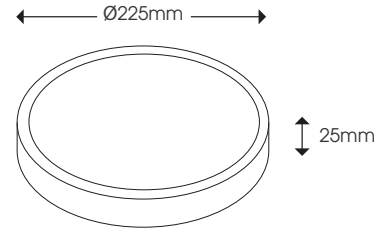

## PL-R18M

White

Model	Power	Led source	Beam angle	CCT	CRI	Flux
PL-R18M	18W	Bridgelux (USA)	120°	3000K	>80	1750lm
				4000K	>80	1920lm
				6500K	>80	1920lm