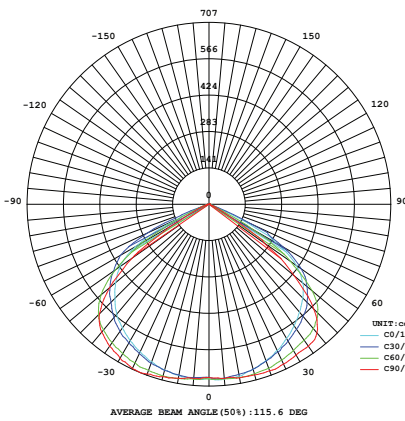

LAMP PHOTOMETRIC REPORT

AVERAGE AND CENTER E Figure

ISOLUX DIAGRAM

Parameter of PL-R18M | CCT 6500K

INSTALLATION INSTRUCTIONS

PACKING

1. Install the Pat U on the ceiling
2. Connected Led Driver with 220VAC power
3. Install the lamp on the U-bar

Note: Turn off the power, check the entire power system before installation.
All heat sinks do not come in direct contact with steel and iron

1 pcs
10 pcs

ROBOLED®
Chiếu sáng mọi nhà