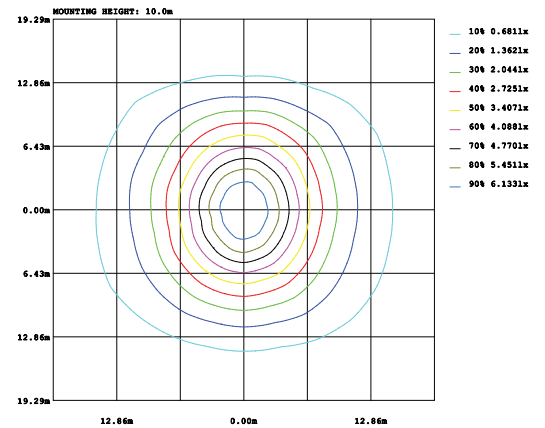

LAMP PHOTOMETRIC REPORT

AVERAGE AND CENTER E Figure

ISOLUX DIAGRAM

Parameter of PL-R18M | CCT 6500K

INSTALLATION INSTRUCTIONS

PACKING

1. Install the Pat U on the ceiling
2. Connected Led Driver with 220VAC power
3. Install the lamp on the U-bar

Note: Turn off the power, check the entire power system before installation.
All heat sinks do not come in direct contact with steel and iron

1 pcs
10 pcs

ROBOLED®
Chiếu sáng mọi nhà