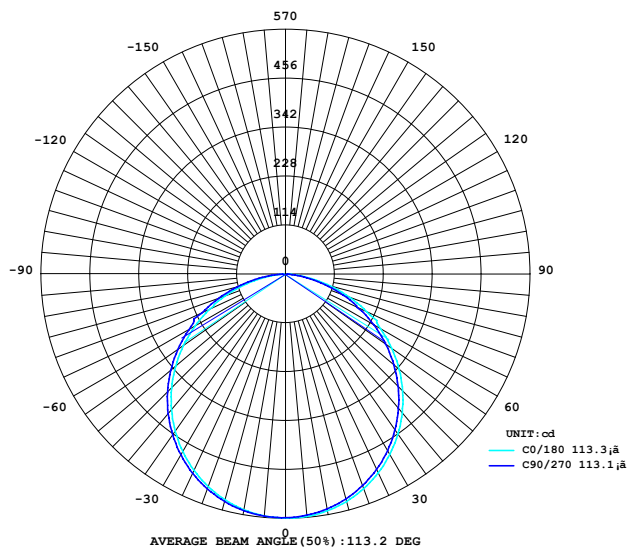

## SPECIFICATION

Model Code	PL-S22M
Power	22W
Efficiency	75lm/W (4000K)
Input Voltage	85-265VAC
Size	225x225xH25mm
Body Color	White
LED Source	Bridgelux (USA)
CRI	Ra>80
CCT	3000K/ 4000K/ 6500K
Lumen	1625lm(W), 1650lm(N/C)
Life time	Min 30.000h
IP	IP30

## PHOTOMETRIC CURVES