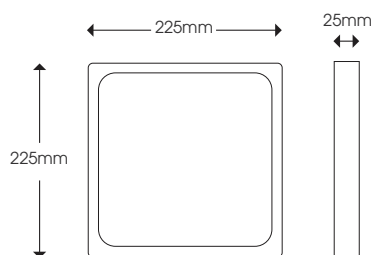

## SPECIFICATION

Model Code	PL-S22M
Power	22W
Efficiency	75lm/W (4000K)
Input Voltage	85-265VAC
Size	225x225xH25mm
Body Color	White
LED Source	Bridgelux (USA)
CRI	Ra>80
CCT	3000K/ 4000K/ 6500K
Lumen	1625lm(W), 1650lm(N/C)
Life time	Min 30.000h
IP	IP30

## PHOTOMETRIC CURVES

## PACKING

Power	Package size	Quantity/Cartons	Carton size
22W	L225xW225xH40mm	10	L420xW240xH240mm