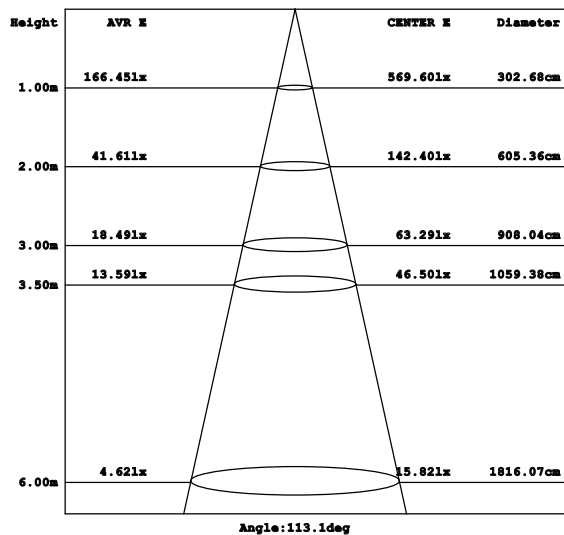

## SPECIFICATION

Model Code	PL-S22M
Power	22W
Efficiency	75lm/W (4000K)
Input Voltage	85-265VAC
Size	225x225xH25mm
Body Color	White
LED Source	Bridgelux (USA)
CRI	Ra>80
CCT	3000K/ 4000K/ 6500K
Lumen	1625lm(W), 1650lm(N/C)
Life time	Min 30.000h
IP	IP30

## PHOTOMETRIC CURVES

## PACKING

Power	Package size	Quantity/Cartons	Carton size
22W	L225xW225xH40mm	10	L420xW240xH240mm