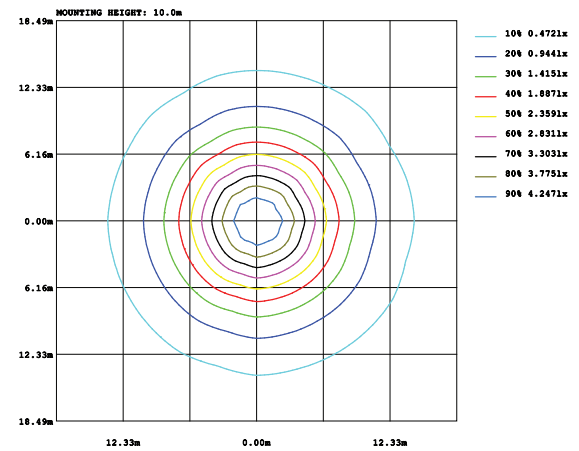

LAMP PHOTOMETRIC REPORT

AVERAGE AND CENTER E Figure

ISOLUX DIAGRAM

Parameter of PLX-R15 | CCT 4000K

INSTALLATION INSTRUCTIONS

1. Ceiling cut

3. Connected Led Driver with 220VAC power
4. Connected Led Driver with lamp

2. Install pat

5. Put the lamp on the ceiling

PACKING

1 pcs

180mm x 180mm x 40mm

14 pcs

420mm x 420mm x 240mm