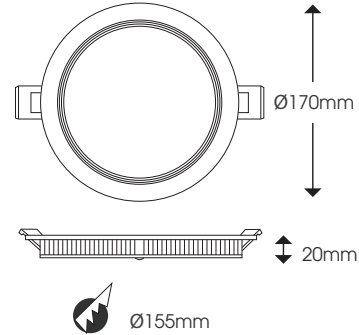

3000K 4000K 6500K

>30.000 Hours 85-265 VAC RoHS CE

Model	Power	Led source	Beam angle	CCT	CRI	Flux
PLX-R15	15W	Bridgelux (USA)	120°	3000K	>80	1200lm
				4000K	>80	1280lm
				6500K	>80	1280lm