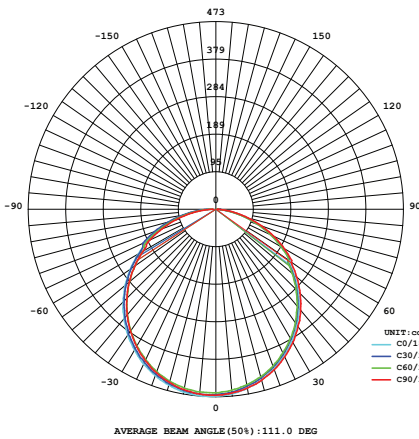

## PLX-R15

White

3000K 4000K 6500K

>30.000 Hours 85-265 VAC RoHS CE

Model	Power	Led source	Beam angle	CCT	CRI	Flux
PLX-R15	15W	Bridgelux (USA)	120°	3000K	>80	1200lm
				4000K	>80	1280lm
				6500K	>80	1280lm

### LAMP PHOTOMETRIC REPORT

### AVERAGE AND CENTER E Figure

### ISOLUX DIAGRAM

Parameter of PLX-R15 | CCT 4000K