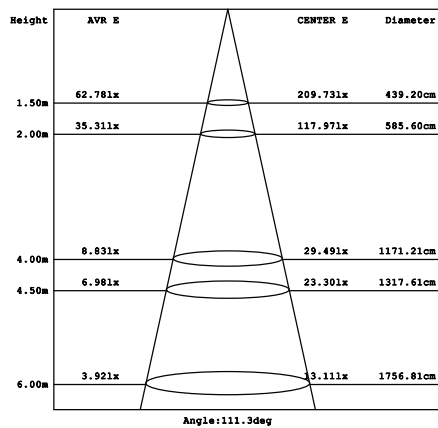

LAMP PHOTOMETRIC REPORT

AVERAGE AND CENTER E Figure

ISOLUX DIAGRAM

Parameter of PLX-R15 | CCT 4000K

INSTALLATION INSTRUCTIONS

1. Ceiling cut

3. Connected Led Driver with 220VAC power
4. Connected Led Driver with lamp

2. Install pat

5. Put the lamp on the ceiling

PACKING

1 pcs

180mm x 180mm x 40mm

14 pcs

420mm x 420mm x 240mm