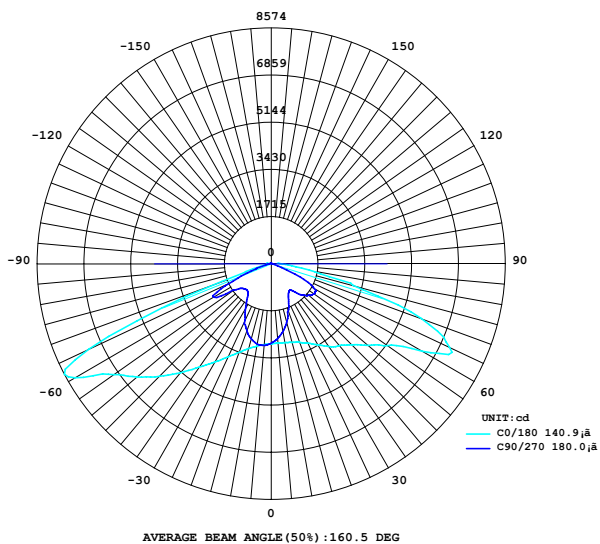

## SPECIFICATION

Model Code	ST-AG120
Power	120W
Efficiency	125lm/w (4000K)
Input Voltage	85-265VAC
Size	725x275x80mm
Weight	5.4Kg
Body Color	White Grey
LED Source	Bridgelux (USA)
CRI	Ra>70
Beam Angle	135x75°
CCT	3000K/ 4000K/ 6000K
Lumen	14.825lm(W), 15.000lm(N/C)
Life time	Min 50.000h
IP	IP66
Installation	≤ Ø60mm

## PHOTOMETRIC CURVES