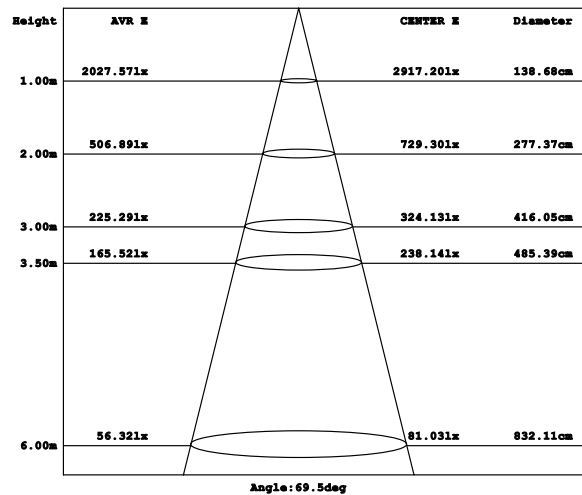

## SPECIFICATION

Model Code	ST-AG120
Power	120W
Efficiency	125lm/w (4000K)
Input Voltage	85-265VAC
Size	725x275x80mm
Weight	5.4Kg
Body Color	White Grey
LED Source	Bridgelux (USA)
CRI	Ra>70
Beam Angle	135x75°
CCT	3000K/ 4000K/ 6000K
Lumen	14.825lm(W), 15.000lm(N/C)
Life time	Min 50.000h
IP	IP66
Installation	≤ Ø60mm

## PHOTOMETRIC CURVES

## PACKING

Power	Package size	Quantity/Cartons	Carton size
120W	L770xW330xH130mm	1	-