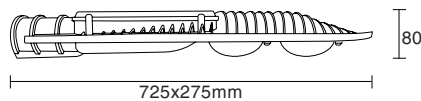

## SPECIFICATION

Model Code	ST-AG120
Power	120W
Efficiency	125lm/w (4000K)
Input Voltage	85-265VAC
Size	725x275x80mm
Weight	5.4Kg
Body Color	White Grey
LED Source	Bridgelux (USA)
CRI	Ra>70
Beam Angle	135x75°
CCT	3000K/ 4000K/ 6000K
Lumen	14.825lm(W), 15.000lm(N/C)
Life time	Min 50.000h
IP	IP66
Installation	≤ Ø60mm