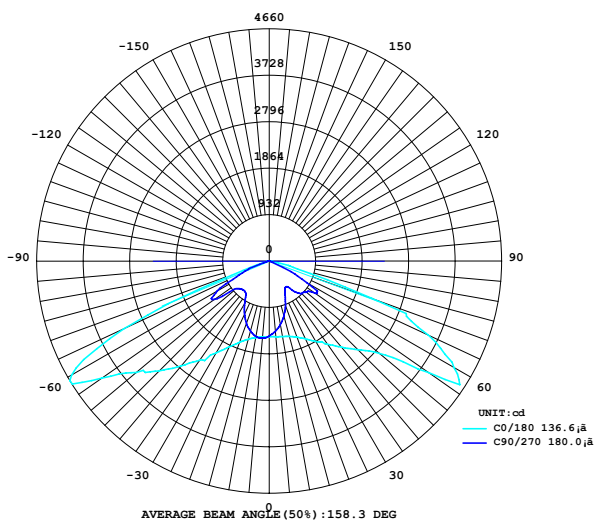

## SPECIFICATION

Model Code	ST-AG60
Power	60W
Efficiency	130lm/w (4000K)
Input Voltage	85-265VAC
Size	606x255x73mm
Weight	3.3Kg
Body Color	White Grey
LED Source	Bridgelux (USA)
CRI	Ra>70
Beam Angle	135x75°
CCT	3000K/ 4000K/ 6000K
Lumen	7.700lm(W), 7.800lm (N/C)
Life time	Min 50.000h
IP	IP66
Installation	≤ Ø60mm

## PHOTOMETRIC CURVES