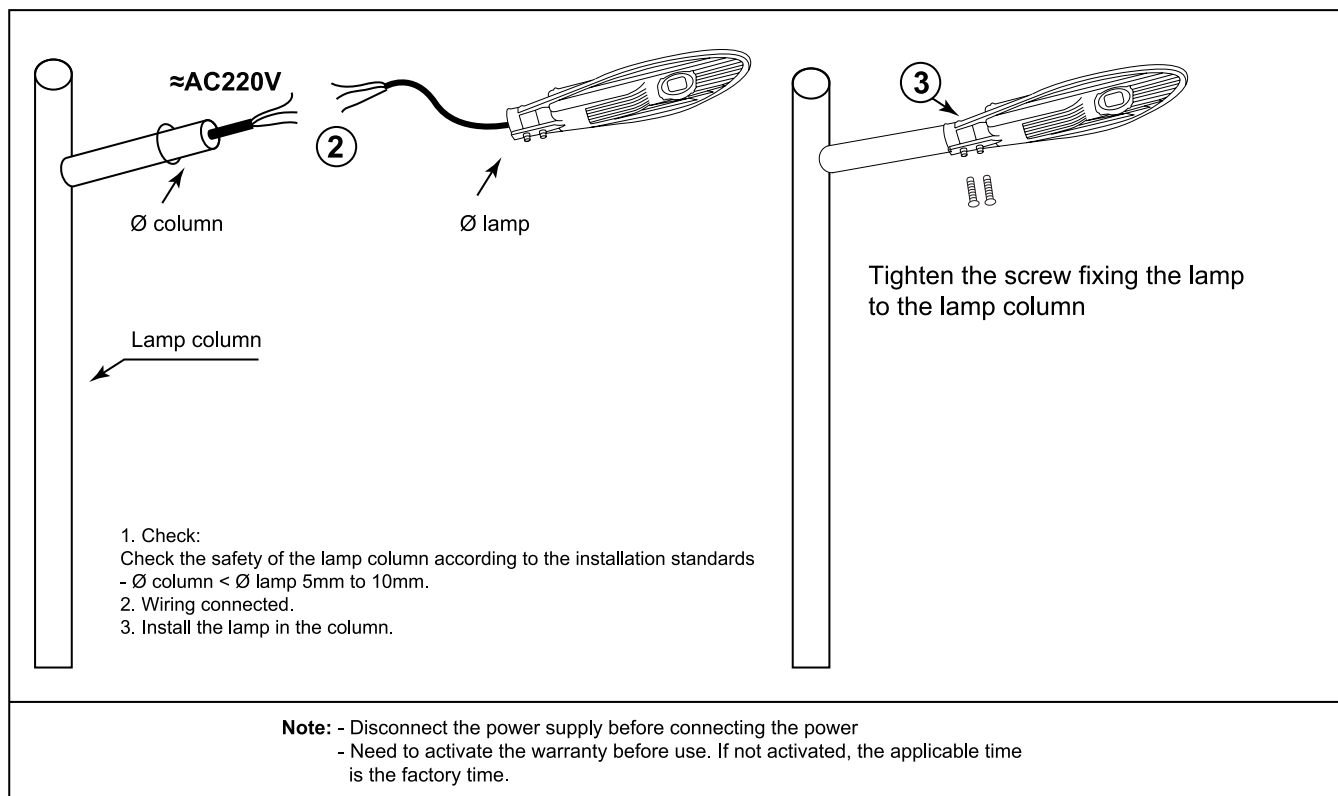

INSTALLATION INSTRUCTIONS