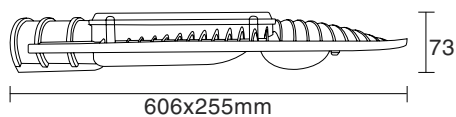

## SPECIFICATION

Model Code	ST-AG60
Power	60W
Efficiency	130lm/w (4000K)
Input Voltage	85-265VAC
Size	606x255x73mm
Weight	3.3Kg
Body Color	White Grey
LED Source	Bridgelux (USA)
CRI	Ra>70
Beam Angle	135x75°
CCT	3000K/ 4000K/ 6000K
Lumen	7.700lm(W), 7.800lm (N/C)
Life time	Min 50.000h
IP	IP66
Installation	≤ Ø60mm

## PACKING

Power	Package size	Quantity/Cartons	Carton size
60W	L650xW290xH120mm	1	-