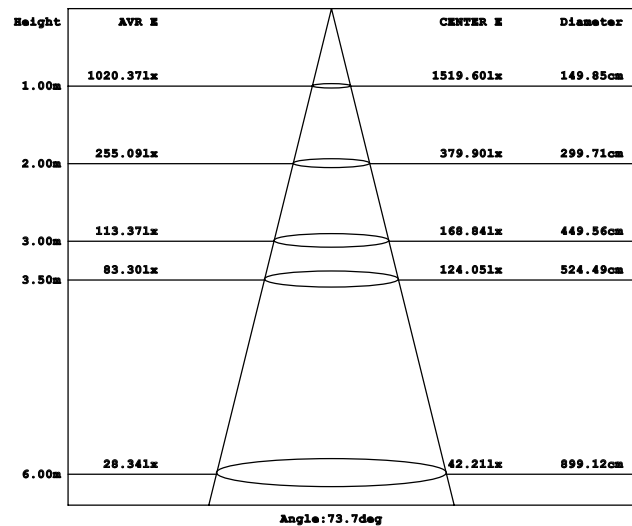

## SPECIFICATION

Model Code	ST-AG60
Power	60W
Efficiency	130lm/w (4000K)
Input Voltage	85-265VAC
Size	606x255x73mm
Weight	3.3Kg
Body Color	White Grey
LED Source	Bridgelux (USA)
CRI	Ra>70
Beam Angle	135x75°
CCT	3000K/ 4000K/ 6000K
Lumen	7.700lm(W), 7.800lm (N/C)
Life time	Min 50.000h
IP	IP66
Installation	≤ Ø60mm

## PHOTOMETRIC CURVES

## PACKING

Power	Package size	Quantity/Cartons	Carton size
60W	L650xW290xH120mm	1	-