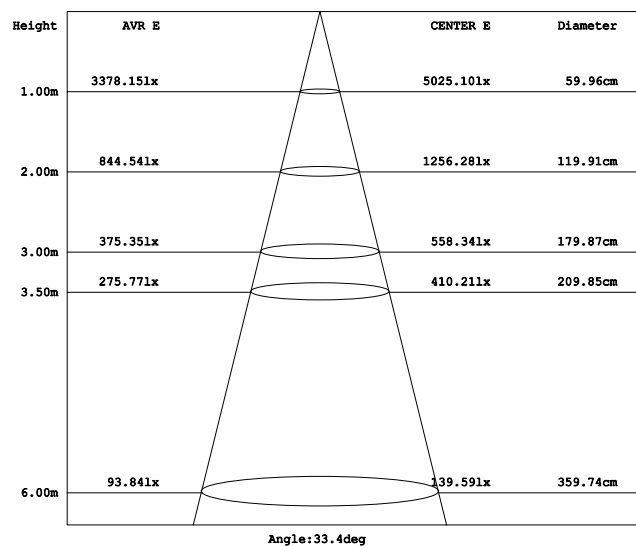

### SPECIFICATION

Model Code	TR-FW20/ TR-FB20
Power	20W
Efficiency	105lm/W (4000K)
Input Voltage	220-240VAC
Size	Ø120xL205mm
Body Color	White/Black
LED Source	CREE (USA)
CRI	Ra>80/90*
Beam Angle	36°
CCT	2700K/ 3000K/ 4000K/ 5000K
Lumen	1980lm(Vàng), 2100lm(N/C)
Life time	Min 30.000h
IP	IP20

### PHOTOMETRIC CURVES

## PACKING

Power	Package size	Quantity/Cartons	Carton size
20W	L210xW210xH120mm	10	L620xW470xH250mm