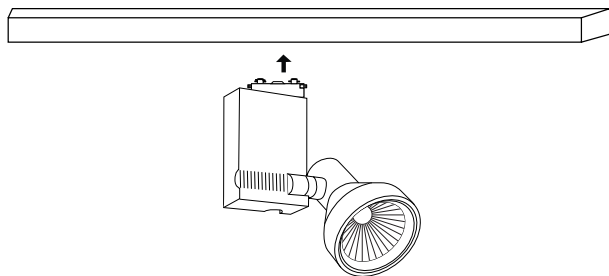

INSTALLATION INSTRUCTIONS

1. Install light to the rail