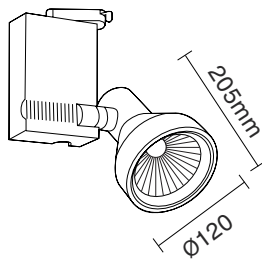

### SPECIFICATION

Model Code	TR-FW20/ TR-FB20
Power	20W
Efficiency	105lm/W (4000K)
Input Voltage	220-240VAC
Size	Ø120xL205mm
Body Color	White/Black
LED Source	CREE (USA)
CRI	Ra>80/90*
Beam Angle	36°
CCT	2700K/ 3000K/ 4000K/ 5000K
Lumen	1980lm(Vàng), 2100lm(N/C)
Life time	Min 30.000h
IP	IP20

## PACKING

Power	Package size	Quantity/Cartons	Carton size
20W	L210xW210xH120mm	10	L620xW470xH250mm