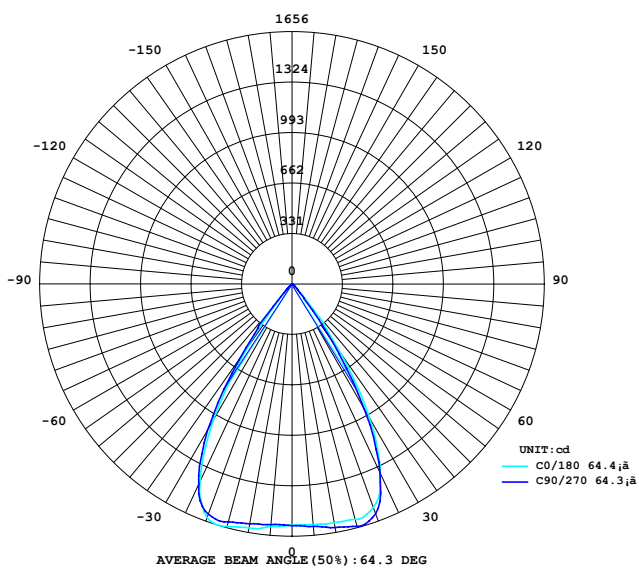

TR-KW20/TR-KB20

RoHS

SPECIFICATION

Model Code	TR-KW20/ TR-KB20
Power	20W
Efficiency	85lm/W (4000K)
Input Voltage	220-240VAC
Size	Ø75xL165mm
Body Color	White/Black
LED Source	CREE (USA)
CRI	80/90
Beam Angle	Zoom 18° - 60°
CCT	2700K/ 3000K/ 4000K/ 5000K
Lumen	1605lm(W), 1700lm(N/C)
Life time	Min 30.000h
IP	IP20

PHOTOMETRIC CURVES

INSTALLATION INSTRUCTIONS

1. Install light to the rail

2. Turn the button to lock

3. Adjust the projection direction

4. Finish

Rotate to adjust beam angle

- Note:
- Disconnect the power supply before connecting the power
 - Need to activate the warranty before use. If not activated, the applicable time is the factory time

PACKING

Power	Package size	Quantity/Cartons	Carton size
20W	L175xW175xH100mm	18	L540xW360xH310mm