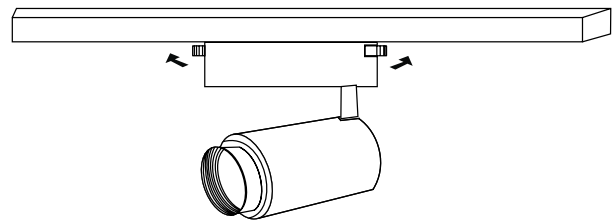

TR-KW20/TR-KB20

RoHS

SPECIFICATION

Model Code	TR-KW20/ TR-KB20
Power	20W
Efficiency	85lm/W (4000K)
Input Voltage	220-240VAC
Size	Ø75xL165mm
Body Color	White/Black
LED Source	CREE (USA)
CRI	80/90
Beam Angle	Zoom 18° - 60°
CCT	2700K/ 3000K/ 4000K/ 5000K
Lumen	1605lm(W), 1700lm(N/C)
Life time	Min 30.000h
IP	IP20

PHOTOMETRIC CURVES

INSTALLATION INSTRUCTIONS

1. Install light to the rail

2. Turn the button to lock

3. Adjust the projection direction

4. Finish

Rotate to adjust beam angle

- Note:
- Disconnect the power supply before connecting the power
 - Need to activate the warranty before use. If not activated, the applicable time is the factory time

PACKING

Power	Package size	Quantity/Cartons	Carton size
20W	L175xW175xH100mm	18	L540xW360xH310mm