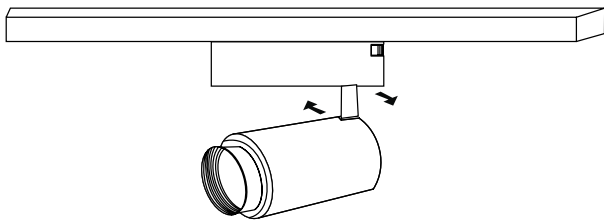

TR-KW20/TR-KB20

RoHS

SPECIFICATION

Model Code	TR-KW20/ TR-KB20
Power	20W
Efficiency	85lm/W (4000K)
Input Voltage	220-240VAC
Size	Ø75xL165mm
Body Color	White/Black
LED Source	CREE (USA)
CRI	80/90
Beam Angle	Zoom 18° - 60°
CCT	2700K/ 3000K/ 4000K/ 5000K
Lumen	1605lm(W), 1700lm(N/C)
Life time	Min 30.000h
IP	IP20

PHOTOMETRIC CURVES

INSTALLATION INSTRUCTIONS

1. Install light to the rail

2. Turn the button to lock

3. Adjust the projection direction

4. Finish

Rotate to adjust beam angle

- Note:
- Disconnect the power supply before connecting the power
 - Need to activate the warranty before use. If not activated, the applicable time is the factory time

PACKING

Power	Package size	Quantity/Cartons	Carton size
20W	L175xW175xH100mm	18	L540xW360xH310mm