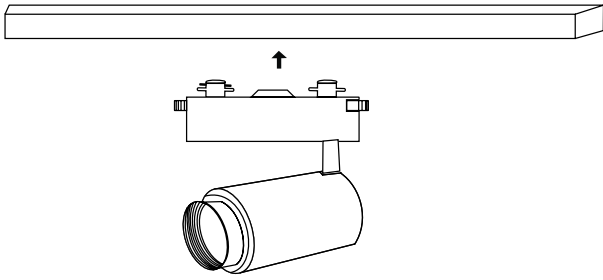

TR-KW20/TR-KB20

RoHS

SPECIFICATION

Model Code	TR-KW20/ TR-KB20
Power	20W
Efficiency	85lm/W (4000K)
Input Voltage	220-240VAC
Size	Ø75xL165mm
Body Color	White/Black
LED Source	CREE (USA)
CRI	80/90
Beam Angle	Zoom 18° - 60°
CCT	2700K/ 3000K/ 4000K/ 5000K
Lumen	1605lm(W), 1700lm(N/C)
Life time	Min 30.000h
IP	IP20

PHOTOMETRIC CURVES

INSTALLATION INSTRUCTIONS

1. Install light to the rail

2. Turn the button to lock

3. Adjust the projection direction

4. Finish

Rotate to adjust beam angle

- Note:
- Disconnect the power supply before connecting the power
 - Need to activate the warranty before use. If not activated, the applicable time is the factory time

PACKING

Power	Package size	Quantity/Cartons	Carton size
20W	L175xW175xH100mm	18	L540xW360xH310mm