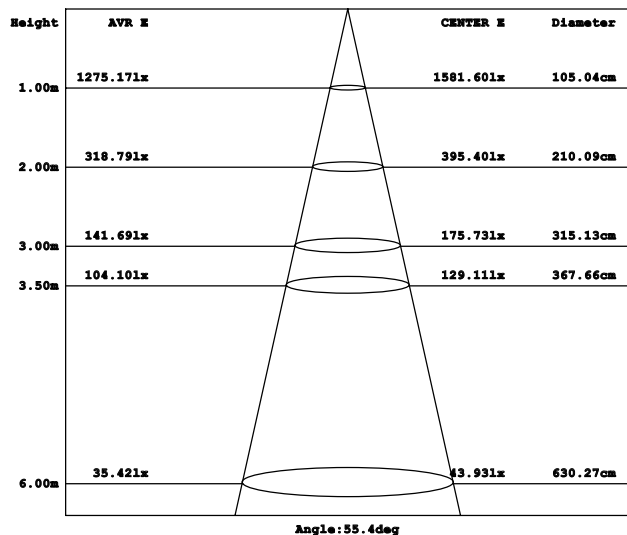

TR-KW20/TR-KB20

RoHS

SPECIFICATION

Model Code	TR-KW20/ TR-KB20
Power	20W
Efficiency	85lm/W (4000K)
Input Voltage	220-240VAC
Size	Ø75xL165mm
Body Color	White/Black
LED Source	CREE (USA)
CRI	80/90
Beam Angle	Zoom 18° - 60°
CCT	2700K/ 3000K/ 4000K/ 5000K
Lumen	1605lm(W), 1700lm(N/C)
Life time	Min 30.000h
IP	IP20

PHOTOMETRIC CURVES

INSTALLATION INSTRUCTIONS

1. Install light to the rail

2. Turn the button to lock

3. Adjust the projection direction

4. Finish

Rotate to adjust beam angle

- Note:
- Disconnect the power supply before connecting the power
 - Need to activate the warranty before use. If not activated, the applicable time is the factory time

PACKING

Power	Package size	Quantity/Cartons	Carton size
20W	L175xW175xH100mm	18	L540xW360xH310mm