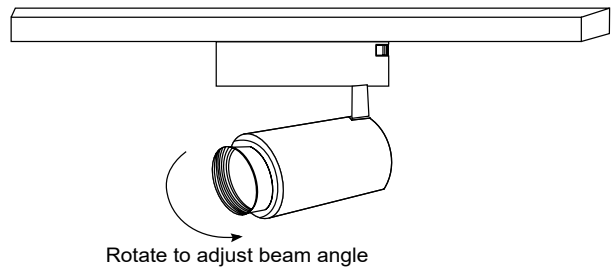

TR-KW20/TR-KB20

RoHS

SPECIFICATION

Model Code	TR-KW20/ TR-KB20
Power	20W
Efficiency	85lm/W (4000K)
Input Voltage	220-240VAC
Size	Ø75xL165mm
Body Color	White/Black
LED Source	CREE (USA)
CRI	80/90
Beam Angle	Zoom 18° - 60°
CCT	2700K/ 3000K/ 4000K/ 5000K
Lumen	1605lm(W), 1700lm(N/C)
Life time	Min 30.000h
IP	IP20

PHOTOMETRIC CURVES

INSTALLATION INSTRUCTIONS

1. Install light to the rail

2. Turn the button to lock

3. Adjust the projection direction

4. Finish

Rotate to adjust beam angle

- Note:
- Disconnect the power supply before connecting the power
 - Need to activate the warranty before use. If not activated, the applicable time is the factory time

PACKING

Power	Package size	Quantity/Cartons	Carton size
20W	L175xW175xH100mm	18	L540xW360xH310mm