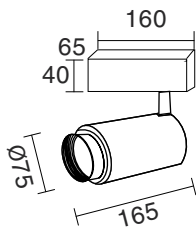

TR-KW20/TR-KB20

RoHS

SPECIFICATION

Model Code	TR-KW20/ TR-KB20
Power	20W
Efficiency	85lm/W (4000K)
Input Voltage	220-240VAC
Size	Ø75xL165mm
Body Color	White/Black
LED Source	CREE (USA)
CRI	80/90
Beam Angle	Zoom 18° - 60°
CCT	2700K/ 3000K/ 4000K/ 5000K
Lumen	1605lm(W), 1700lm(N/C)
Life time	Min 30.000h
IP	IP20

PHOTOMETRIC CURVES

INSTALLATION INSTRUCTIONS

1. Install light to the rail

2. Turn the button to lock

3. Adjust the projection direction

4. Finish

Rotate to adjust beam angle

- Note:
- Disconnect the power supply before connecting the power
 - Need to activate the warranty before use. If not activated, the applicable time is the factory time

PACKING

Power	Package size	Quantity/Cartons	Carton size
20W	L175xW175xH100mm	18	L540xW360xH310mm