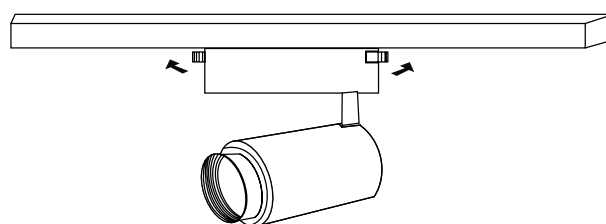

2. Turn the button to lock