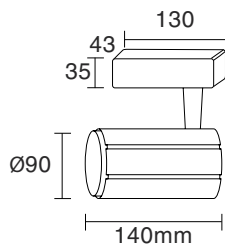

### SPECIFICATION

Model Code	TR-LW12/ TR-LB12
Power	12W
Efficiency	85lm/W (4000K)
Input Voltage	220-240VAC
Size	Ø90xL140mm
Body Color	White/Black
LED Source	CREE (USA)
CRI	Ra>80/90*
Beam Angle	zoom 15° - 60°
CCT	2700K/ 3000K/ 4000K/ 5000K
Lumen	1000lm(W), 1080lm(N/C)
Life time	Min 30.000h
IP	IP20

## PACKING

Power	Package size	Quantity/Cartons	Carton size
12W	L175xW175xH100mm	18	L540xW360xH310mm