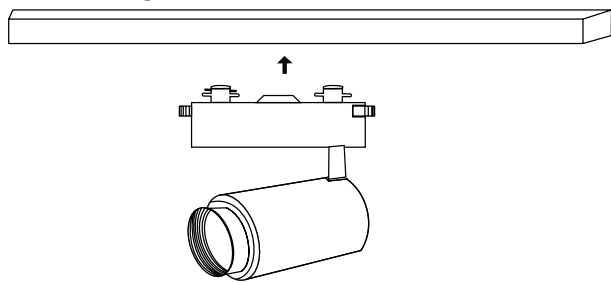

INSTALLATION INSTRUCTIONS

1. Install light to the rail