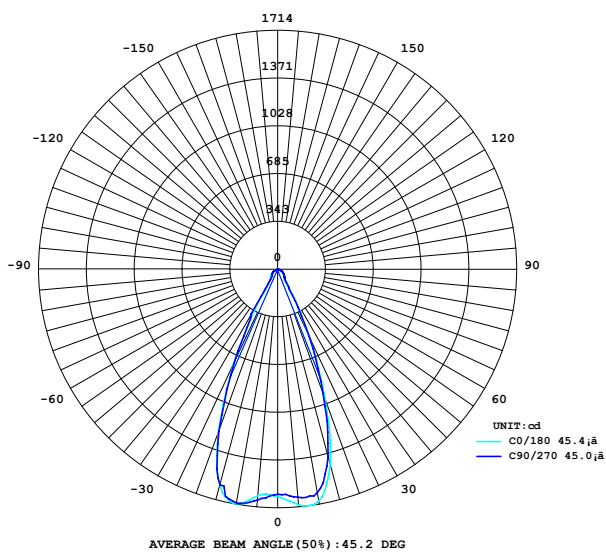

### TR-LW12/ TR-LB12

RoHS

### SPECIFICATION

Model Code	TR-LW12/ TR-LB12
Power	12W
Efficiency	85lm/W (4000K)
Input Voltage	220-240VAC
Size	Ø90xL140mm
Body Color	White/Black
LED Source	CREE (USA)
CRI	Ra>80/90*
Beam Angle	zoom 15° - 60°
CCT	2700K/ 3000K/ 4000K/ 5000K
Lumen	1000lm(W), 1080lm(N/C)
Life time	Min 30.000h
IP	IP20

### PHOTOMETRIC CURVES