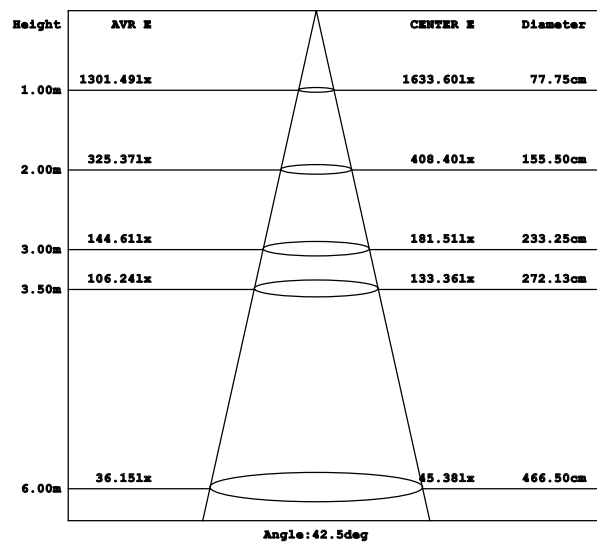

### TR-LW12/ TR-LB12

RoHS

### SPECIFICATION

Model Code	TR-LW12/ TR-LB12
Power	12W
Efficiency	85lm/W (4000K)
Input Voltage	220-240VAC
Size	Ø90xL140mm
Body Color	White/Black
LED Source	CREE (USA)
CRI	Ra>80/90*
Beam Angle	zoom 15° - 60°
CCT	2700K/ 3000K/ 4000K/ 5000K
Lumen	1000lm(W), 1080lm(N/C)
Life time	Min 30.000h
IP	IP20

### PHOTOMETRIC CURVES

## PACKING

Power	Package size	Quantity/Cartons	Carton size
12W	L175xW175xH100mm	18	L540xW360xH310mm