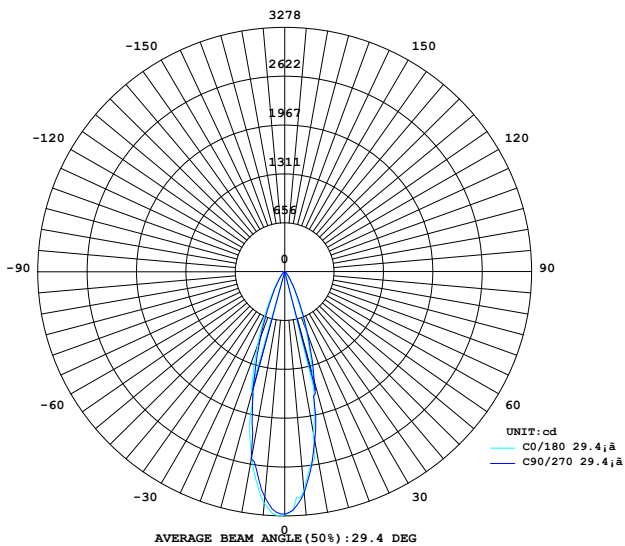

## SPECIFICATION

Model Code	UF-AS12
Power	12W
Efficiency	90lm/W (4000K)
Input Voltage	24VDC(0.62A)
Size	Ø180xH80mm
Hole size	Ø42mm
Body Color	Silver
LED Source	LUMILEDS (USA)
CRI	Ra>80
Beam Angle	5°/10°/15°/30°/45°
CCT	2700K/3000K/4000K/5700K/Color
Lumen	1010lm(W), 1080lm(N/C)
Life time	Min 30.000h
IP	IP68

## PHOTOMETRIC CURVES Beam Angle 30°