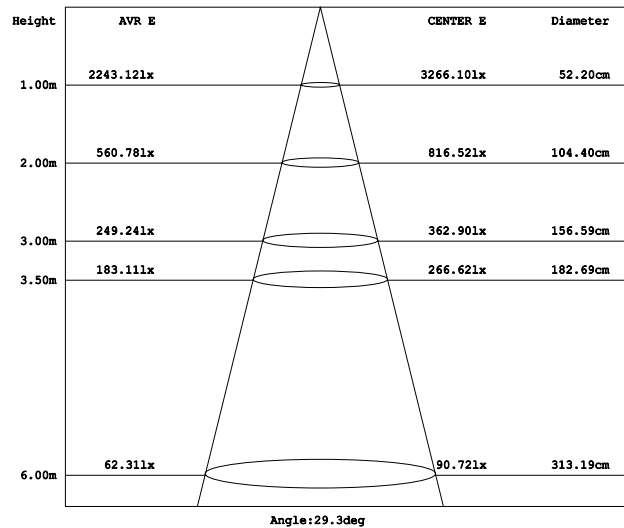

## SPECIFICATION

Model Code	UF-AS12
Power	12W
Efficiency	90lm/W (4000K)
Input Voltage	24VDC(0.62A)
Size	Ø180xH80mm
Hole size	Ø42mm
Body Color	Silver
LED Source	LUMILEDS (USA)
CRI	Ra>80
Beam Angle	5°/10°/15°/30°/45°
CCT	2700K/3000K/4000K/5700K/Color
Lumen	1010lm(W), 1080lm(N/C)
Life time	Min 30.000h
IP	IP68

## PHOTOMETRIC CURVES Beam Angle 30°