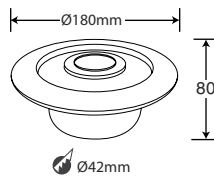

## SPECIFICATION

Model Code	UF-AS12
Power	12W
Efficiency	90lm/W (4000K)
Input Voltage	24VDC(0.62A)
Size	Ø180xH80mm
Hole size	Ø42mm
Body Color	Silver
LED Source	LUMILEDS (USA)
CRI	Ra>80
Beam Angle	5°/10°/15°/30°/45°
CCT	2700K/3000K/4000K/5700K/Color
Lumen	1010lm(W), 1080lm(N/C)
Life time	Min 30.000h
IP	IP68

## PACKING

Power	Package size	Quantity/Cartons	Carton size
12W	L210xW210xH100mm	12	L620xW470xH250mm

VinaLED®  
Sáng tỏa trọn niềm tin

VinaLED®  
Sáng tỏa trọn niềm tin