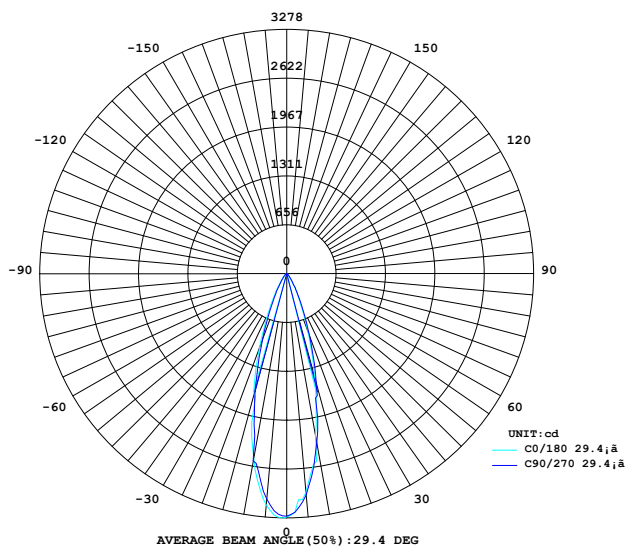

## SPECIFICATION

Model Code	UF-AS18
Power	18W
Efficiency	100lm/W (4000K)
Input Voltage	24VDC(1.0A)
Size	Ø200xH83mm
Hole size	Ø52mm
Body Color	Silver
LED Source	LUMILEDS (USA)
CRI	Ra>80
Beam Angle	5°/10°/15°/30°/45°
CCT	2700K/3000K/4000K/5700K/Color
Lumen	1700lm(W), 1800lm(N/C)
Life time	Min 30.000h
IP	IP68

## PHOTOMETRIC CURVES Beam Angle 30°