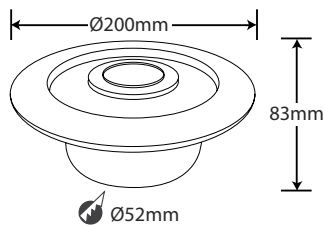

## SPECIFICATION

Model Code	UF-AS18
Power	18W
Efficiency	100lm/W (4000K)
Input Voltage	24VDC(1.0A)
Size	Ø200xH83mm
Hole size	Ø52mm
Body Color	Silver
LED Source	LUMILEDS (USA)
CRI	Ra>80
Beam Angle	5°/10°/15°/30°/45°
CCT	2700K/3000K/4000K/5700K/Color
Lumen	1700lm(W), 1800lm(N/C)
Life time	Min 30.000h
IP	IP68

## PACKING

Power	Package size	Quantity/Cartons	Carton size
18W	L210xW210xH100mm	12	L620xW470xH250mm