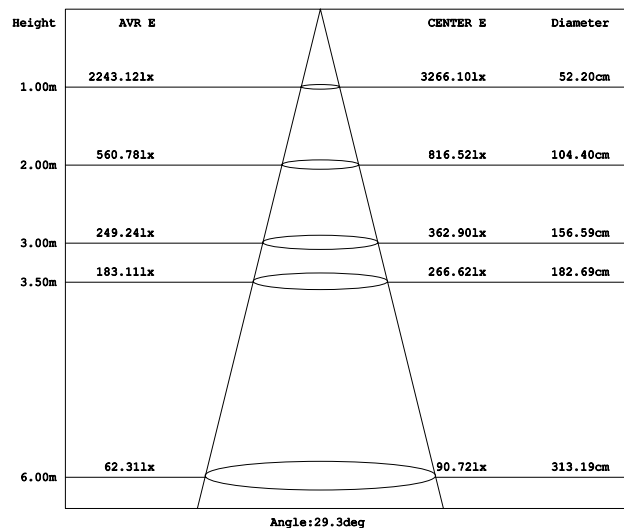

## SPECIFICATION

Model Code	UF-AS18
Power	18W
Efficiency	100lm/W (4000K)
Input Voltage	24VDC(1.0A)
Size	Ø200xH83mm
Hole size	Ø52mm
Body Color	Silver
LED Source	LUMILEDS (USA)
CRI	Ra>80
Beam Angle	5°/10°/15°/30°/45°
CCT	2700K/3000K/4000K/5700K/Color
Lumen	1700lm(W), 1800lm(N/C)
Life time	Min 30.000h
IP	IP68

## PHOTOMETRIC CURVES Beam Angle 30°

## PACKING

Power	Package size	Quantity/Cartons	Carton size
18W	L210xW210xH100mm	12	L620xW470xH250mm