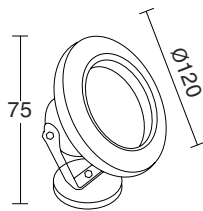

UW-CS6

RoHS

SPECIFICATION

Model Code	UW-CS6
Power	6W
Efficiency	85lm/W (4000K)
Input Voltage	24VDC(0.35A)
Size	Ø120xH75mm
Body Color	Silver
LED Source	CREE (USA)
CRI	Ra>80
Beam Angle	5°/ 10°/ 15°/ 30°/ 45°
CCT	2700K/3000K/4000K/5700K/Color
Lumen	475lm(W), 510lm(N/C)
Life time	Min 30.000h
IP	IP68

PHOTOMETRIC CURVES Beam Angle 30°

INSTALLATION INSTRUCTIONS

Connector IP68

Connected with power supply DC
Brown wire (V+)
Blue wire (V-)

Connected with power supply AC

Waterproof electrical tape

Wrap electrical tape correctly

Installation without connector IP68 or waterproof junction box leads to moisture and water following the electrical wires into the lamp

X

Outdoor Underground Underwater

Installation with connector IP68 or waterproof junction box moisture and water will not follow the electrical wires into the lamp

✓

Outdoor Underground Underwater

PACKING

Power	Package size	Quantity/Cartons	Carton size
6W	L155xW155xH90mm	20	L480xW330xH320mm