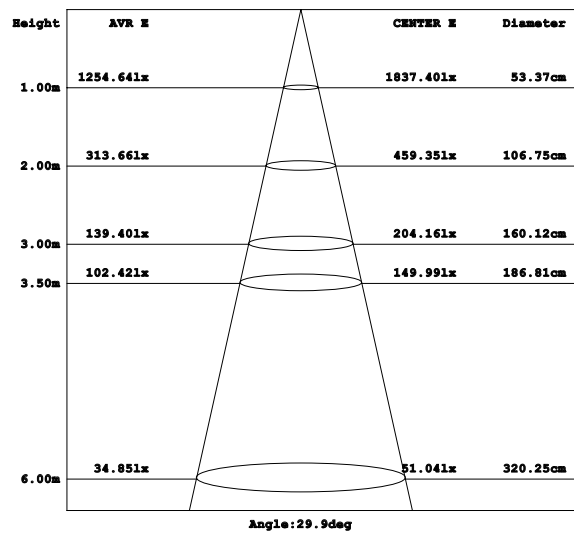

UW-CS6

RoHS

SPECIFICATION

Model Code	UW-CS6
Power	6W
Efficiency	85lm/W (4000K)
Input Voltage	24VDC(0.35A)
Size	Ø120xH75mm
Body Color	Silver
LED Source	CREE (USA)
CRI	Ra>80
Beam Angle	5°/ 10°/ 15°/ 30°/ 45°
CCT	2700K/3000K/4000K/5700K/Color
Lumen	475lm(W), 510lm(N/C)
Life time	Min 30.000h
IP	IP68

PHOTOMETRIC CURVES Beam Angle 30°

INSTALLATION INSTRUCTIONS

Connector IP68

Connected with power supply DC
Brown wire (V+)
Blue wire (V-)

Connected with power supply AC

Waterproof electrical tape

Wrap electrical tape correctly

✓

Outdoor Underground Underwater

PACKING

Power	Package size	Quantity/Cartons	Carton size
6W	L155xW155xH90mm	20	L480xW330xH320mm