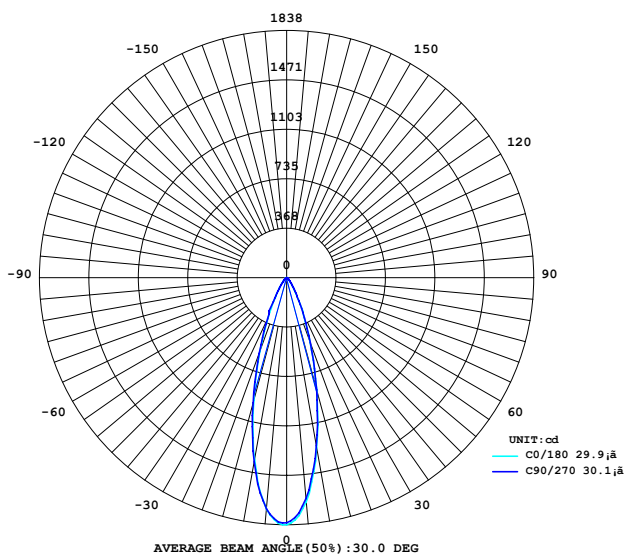

UW-CS6

RoHS

SPECIFICATION

Model Code	UW-CS6
Power	6W
Efficiency	85lm/W (4000K)
Input Voltage	24VDC(0.35A)
Size	Ø120xH75mm
Body Color	Silver
LED Source	CREE (USA)
CRI	Ra>80
Beam Angle	5°/ 10°/ 15°/ 30°/ 45°
CCT	2700K/3000K/4000K/5700K/Color
Lumen	475lm(W), 510lm(N/C)
Life time	Min 30.000h
IP	IP68

PHOTOMETRIC CURVES Beam Angle 30°

INSTALLATION INSTRUCTIONS

Connector IP68

Connected with power supply DC
Brown wire (V+)
Blue wire (V-)

Connected with power supply AC

Waterproof electrical tape

Wrap electrical tape correctly