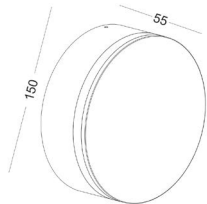

WLR-AB12

RoHS

SPECIFICATION

Model Code	WLR-AB12
Power	12W
Input Voltage	220-240VAC
Size	Ø150xH55mm
Body Color	Black
LED Source	CREE (USA)
CRI	Ra>80
CCT	3000K/ 4000K/ 6500K
Lumen	1200lm(W), 1260lm(N/C)
Life time	Min 30.000h
IP	IP65

Power	12W
Package size	L155xW155xH90mm
Quantity/Cartons	20
Carton size	L480xW330xH320mm