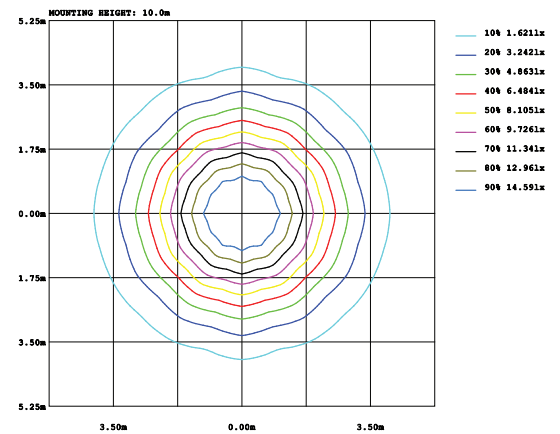

3000K 3500K 4000K 5000K 5700K

>30.000 Hours 220-240 VAC RoHS CE

DL-AW6

White

45x45mm

| Model | Power | Led source | Beam angle | CCT | CRI | Flux |
|--------|-------|------------|------------|-------|-----|-------|
| DL-AW6 | 6W | Cree (USA) | 24°/38° | 3000K | >80 | 700lm |
| | | | | 4000K | >80 | 750lm |
| | | | | 5000K | >80 | 750lm |

LAMP PHOTOMETRIC REPORT

AVERAGE AND CENTER E Figure

ISOLUX DIAGRAM

| Height | AVR E | CENTER E | Diameter |
|--------|----------|----------|----------|
| 1.50m | 515.69lx | 709.91lx | 69.11cm |
| 2.00m | 290.07lx | 399.32lx | 92.14cm |
| 4.00m | 72.52lx | 99.83lx | 184.28cm |
| 4.50m | 57.30lx | 78.88lx | 207.32cm |
| 6.00m | 32.23lx | 44.37lx | 276.42cm |

Angle: 25.94deg

Parameter of DL-AW6 | CCT 4000K

INSTALLATION INSTRUCTIONS

PACKING