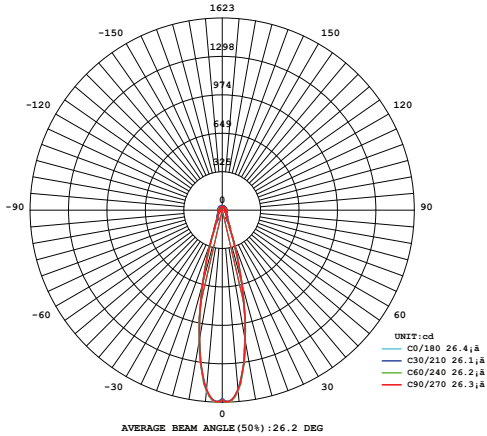

3000K 3500K 4000K 5000K 5700K

>30.000 Hours 220-240 VAC RoHS CE

DL-AW6

White

45x45mm

| Model | Power | Led source | Beam angle | CCT | CRI | Flux |
|--------|-------|------------|------------|-------|-----|-------|
| DL-AW6 | 6W | Cree (USA) | 24°/38° | 3000K | >80 | 700lm |
| | | | | 4000K | >80 | 750lm |
| | | | | 5000K | >80 | 750lm |

LAMP PHOTOMETRIC REPORT

AVERAGE AND CENTER E Figure

ISOLUX DIAGRAM

| Height | AVR E | CENTER E | Diameter |
|--------|----------|----------|----------|
| 1.50m | 515.69lx | 709.91lx | 69.11cm |
| 2.00m | 290.07lx | 399.32lx | 92.14cm |
| 4.00m | 72.52lx | 99.83lx | 184.28cm |
| 4.50m | 57.30lx | 78.88lx | 207.32cm |
| 6.00m | 32.23lx | 44.37lx | 276.42cm |

Angle: 25.94deg

Parameter of DL-AW6 | CCT 4000K

INSTALLATION INSTRUCTIONS

PACKING