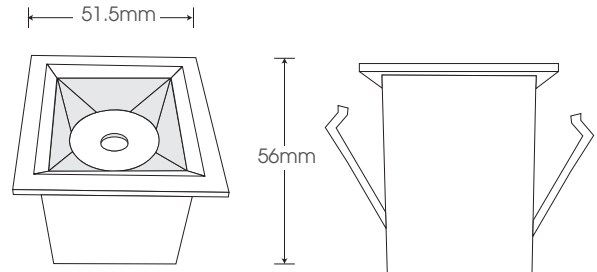

3000K 3500K 4000K 5000K 5700K

>30.000 Hours 220-240 VAC RoHS CE

DL-AW6

White

45x45mm

| Model | Power | Led source | Beam angle | CCT | CRI | Flux |
|--------|-------|------------|------------|-------|-----|-------|
| DL-AW6 | 6W | Cree (USA) | 24°/38° | 3000K | >80 | 700lm |
| | | | | 4000K | >80 | 750lm |
| | | | | 5000K | >80 | 750lm |

LAMP PHOTOMETRIC REPORT

AVERAGE AND CENTER E Figure

ISOLUX DIAGRAM

| Height | AVR E | CENTER E | Diameter |
|--------|----------|----------|----------|
| 1.50m | 515.69lx | 709.91lx | 69.11cm |
| 2.00m | 290.07lx | 399.32lx | 92.14cm |
| 4.00m | 72.52lx | 99.83lx | 184.28cm |
| 4.50m | 57.30lx | 78.88lx | 207.32cm |
| 6.00m | 32.23lx | 44.37lx | 276.42cm |