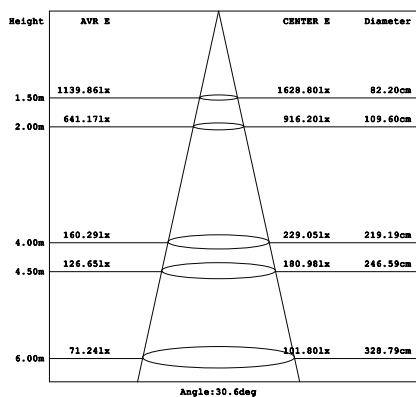

## DL-HW1x15

White

Model	Power	Led source	Led Qty...	Beam angle	CCT	CRI	Flux
DL-HW1x15	15W	CITIZEN (Japan)	1	38°	3000K	>80	1325lm
						>90	1195lm
					4000K	>80	1520lm
						>90	1290lm
					5000K	>80	1520lm
						>90	1290lm

### LAMP PHOTOMETRIC REPORT

### AVERAGE AND CENTER E Figure

### ISOLUX DIAGRAM

Parameter of DL-HW1x15 | CCT 4000K