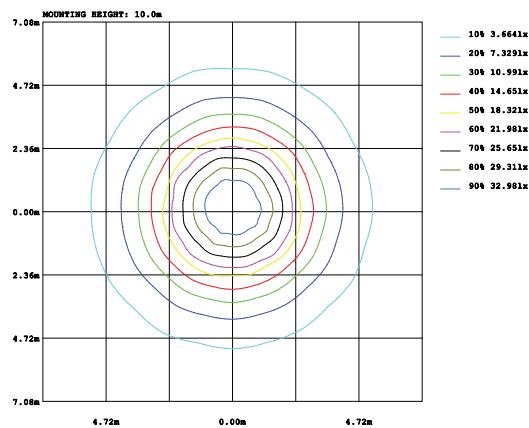

LAMP PHOTOMETRIC REPORT

AVERAGE AND CENTER E Figure

ISOLUX DIAGRAM

Parameter of DL-HW1x15 | CCT 4000K

INSTALLATION INSTRUCTIONS

1. **Ceiling cut**
   Size cut: 120x120mm
2. **Connected Led Driver with 220VAC power**
   3. Connected Led Driver with lamp
3. **Put the lamp on the ceiling**

PACKING