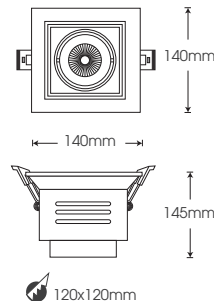

## DL-HW1x15

White

Model	Power	Led source	Led Qty...	Beam angle	CCT	CRI	Flux
DL-HW1x15	15W	CITIZEN (Japan)	1	38°	3000K	>80	1325lm
						>90	1195lm
					4000K	>80	1520lm
						>90	1290lm
					5000K	>80	1520lm
						>90	1290lm

### INSTALLATION INSTRUCTIONS

- Ceiling cut**  
Size cut: 120x120mm
- Connected Led Driver with 220VAC power**  
**3. Connected Led Driver with lamp**
- Put the lamp on the ceiling**