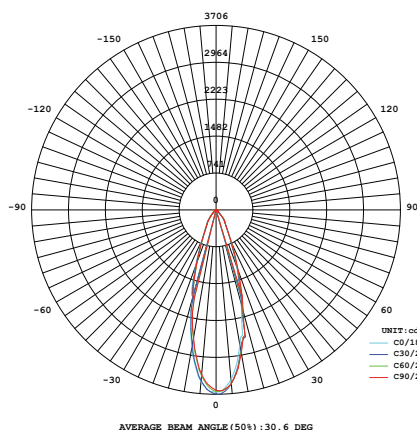

## DL-HW1x15

White

Model	Power	Led source	Led Qty...	Beam angle	CCT	CRI	Flux
DL-HW1x15	15W	CITIZEN (Japan)	1	38°	3000K	>80	1325lm
						>90	1195lm
					4000K	>80	1520lm
						>90	1290lm
					5000K	>80	1520lm
						>90	1290lm

### LAMP PHOTOMETRIC REPORT

### AVERAGE AND CENTER E Figure

### ISOLUX DIAGRAM

Parameter of DL-HW1x15 | CCT 4000K