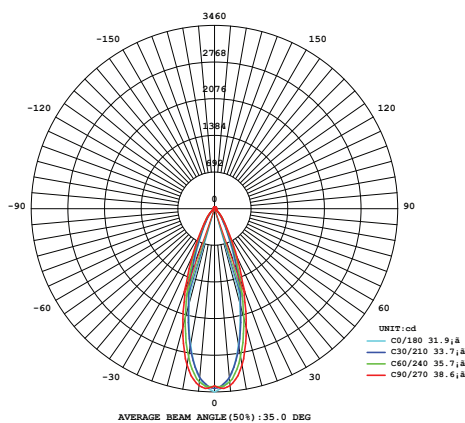

DL-HW1x20

White

140x140mm

Model	Power	Led source	Led Qty...	Beam angle	CCT	CRI	Flux
DL-HW1x20	20W	CITIZEN (Japan)	1	38°	3000K	>80	1970lm
						>90	1772lm
					4000K	>80	2025lm
						>90	1820lm
					5000K	>80	2025lm
						>90	1820lm

LAMP PHOTOMETRIC REPORT

AVERAGE AND CENTER E Figure

ISOLUX DIAGRAM

Parameter of DL-HW1x20 | CCT 4000K

INSTALLATION INSTRUCTIONS

PACKING

- Ceiling cut**
Size cut: 120x120mm
- Connected Led Driver with 220VAC power**
3. Connected Led Driver with lamp
- Put the lamp on the ceiling**