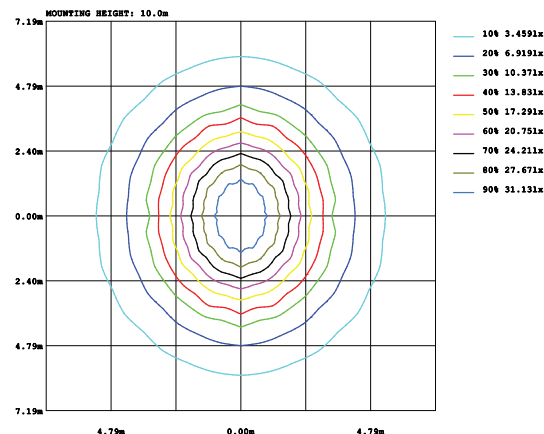

DL-HW1x20

White

140x140mm

Model	Power	Led source	Led Qty...	Beam angle	CCT	CRI	Flux
DL-HW1x20	20W	CITIZEN (Japan)	1	38°	3000K	>80	1970lm
						>90	1772lm
					4000K	>80	2025lm
						>90	1820lm
					5000K	>80	2025lm
						>90	1820lm

LAMP PHOTOMETRIC REPORT

AVERAGE AND CENTER E Figure

ISOLUX DIAGRAM

Parameter of DL-HW1x20 | CCT 4000K

INSTALLATION INSTRUCTIONS

PACKING

- Ceiling cut**
Size cut: 120x120mm
- Connected Led Driver with 220VAC power**
3. Connected Led Driver with lamp
- Put the lamp on the ceiling**

1 pcs

12 pcs → 310mm

170mm x 170mm x 170mm

530mm x 350mm