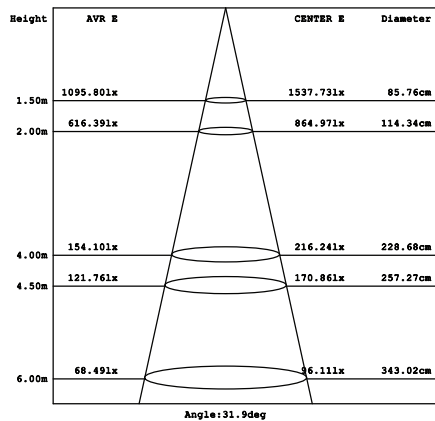

DL-HW1x20

White

140x140mm

Model	Power	Led source	Led Qty...	Beam angle	CCT	CRI	Flux
DL-HW1x20	20W	CITIZEN (Japan)	1	38°	3000K	>80	1970lm
						>90	1772lm
					4000K	>80	2025lm
						>90	1820lm
					5000K	>80	2025lm
						>90	1820lm

LAMP PHOTOMETRIC REPORT

AVERAGE AND CENTER E Figure

ISOLUX DIAGRAM

Parameter of DL-HW1x20 | CCT 4000K

INSTALLATION INSTRUCTIONS

PACKING

- Ceiling cut**
Size cut: 120x120mm
- Connected Led Driver with 220VAC power**
3. Connected Led Driver with lamp
- Put the lamp on the ceiling**

1 pcs

12 pcs → 310mm

170mm x 170mm x 170mm

530mm x 350mm