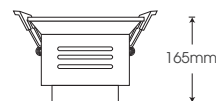

DL-HW1x20

White

140x140mm

Model	Power	Led source	Led Qty...	Beam angle	CCT	CRI	Flux
DL-HW1x20	20W	CITIZEN (Japan)	1	38°	3000K	>80	1970lm
						>90	1772lm
					4000K	>80	2025lm
						>90	1820lm
					5000K	>80	2025lm
						>90	1820lm

LAMP PHOTOMETRIC REPORT

AVERAGE AND CENTER E Figure

ISOLUX DIAGRAM

Parameter of DL-HW1x20 | CCT 4000K

INSTALLATION INSTRUCTIONS

PACKING

- Ceiling cut**
Size cut: 120x120mm
- Connected Led Driver with 220VAC power**
3. Connected Led Driver with lamp
- Put the lamp on the ceiling**

1 pcs

12 pcs → 310mm

170mm x 170mm x 170mm

530mm x 350mm