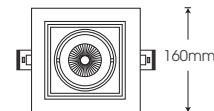

DL-HW1x20

White

140x140mm

Model	Power	Led source	Led Qty...	Beam angle	CCT	CRI	Flux
DL-HW1x20	20W	CITIZEN (Japan)	1	38°	3000K	>80	1970lm
						>90	1772lm
					4000K	>80	2025lm
						>90	1820lm
					5000K	>80	2025lm
						>90	1820lm

LAMP PHOTOMETRIC REPORT

AVERAGE AND CENTER E Figure

ISOLUX DIAGRAM

Parameter of DL-HW1x20 | CCT 4000K

INSTALLATION INSTRUCTIONS

PACKING

- Ceiling cut**
Size cut: 120x120mm
- Connected Led Driver with 220VAC power**
3. Connected Led Driver with lamp
- Put the lamp on the ceiling**

1 pcs

12 pcs → 310mm

170mm x 170mm x 170mm

530mm x 350mm