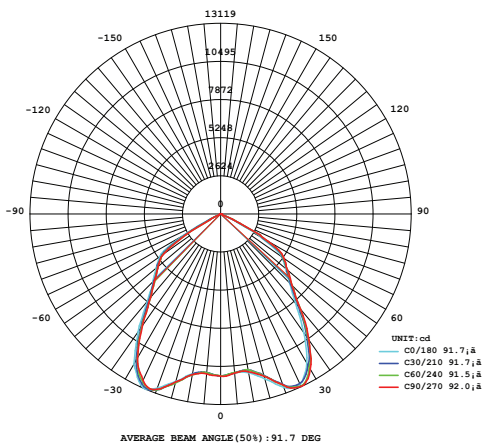

LAMP PHOTOMETRIC REPORT

AVERAGE AND CENTER E Figure

ISOLUX DIAGRAM

Parameter of HB-DS240 | CCT 4000K