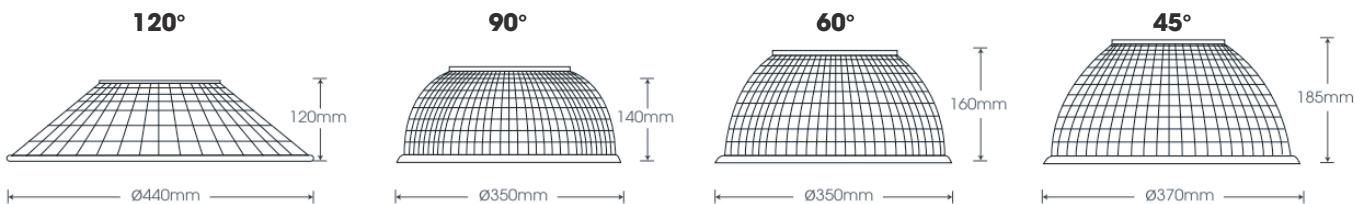

HB-DS240

Silver