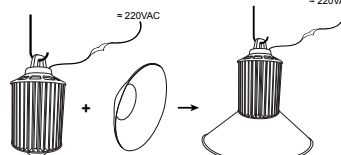

5. Install reflective headlight on the light