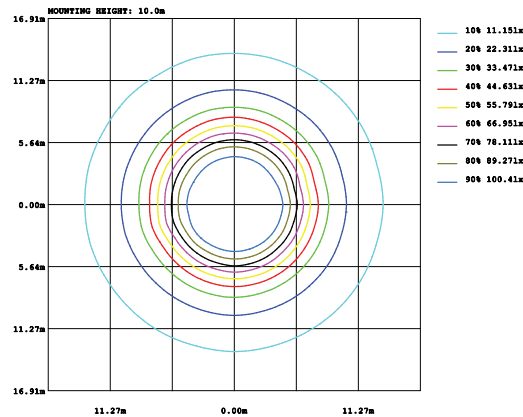

LAMP PHOTOMETRIC REPORT

AVERAGE AND CENTER E Figure

ISOLUX DIAGRAM

Parameter of HB-DS240 | CCT 4000K