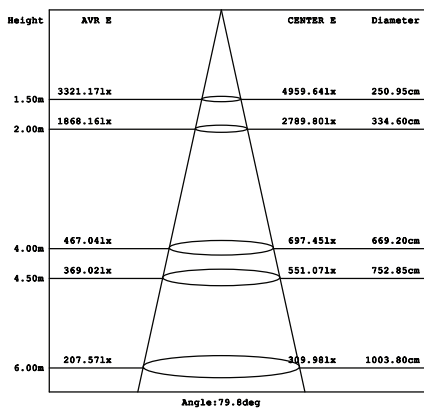

LAMP PHOTOMETRIC REPORT

AVERAGE AND CENTER E Figure

ISOLUX DIAGRAM

Parameter of HB-DS240 | CCT 4000K