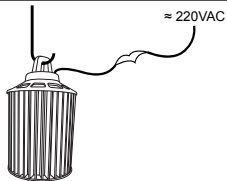

INSTALLATION INSTRUCTIONS

1. Check the chain linkage, make sure the chain link to bear the weight of the lamp
2. Mount the hook on the lamp
3. Hang the lights on the chain hooks have

Weight: 6.2kg

4. Wiring harness