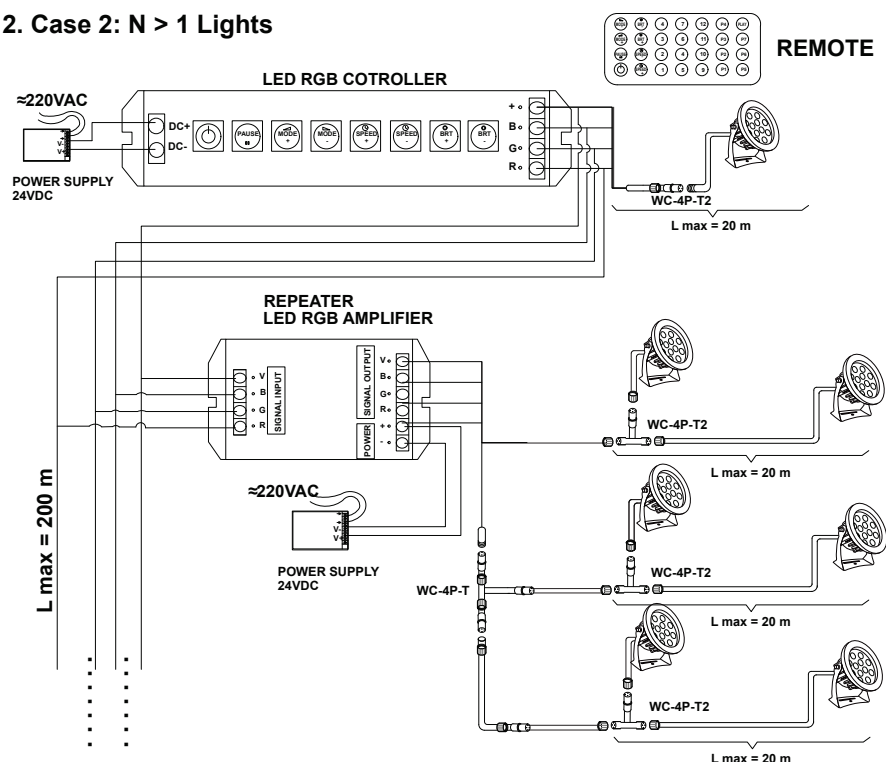

Red Green Blue

>30.000
Hours

IP65

RoHS

CE

OS-BG6RC

Grey

Model	Power	Led source	Beam angle	Input voltage	Led Qty..	CCT
OS-BG6RC	6W	OSRAM	5°/10°/15°/30°/45°	24VDC/	2xRed	Red 613-631nm
					2xGreen	Green 515-535nm
					2xBlue	Blue 455-475nm

INSTALLATION INSTRUCTIONS

PACKING

1. Case 1: N = 1 Lights

2. Case 2: N > 1 Lights

1 pcs

32 pcs