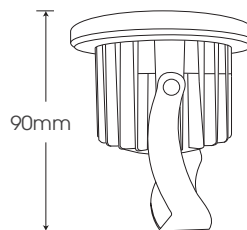

Red Green Blue

>30.000
Hours

IP65

RoHS

CE

OS-BG6RC

Grey

Model	Power	Led source	Beam angle	Input voltage	Led Qty..	CCT
OS-BG6RC	6W	OSRAM	5°/10°/15°/30°/45°	24VDC/	2xRed	Red 613-631nm
					2xGreen	Green 515-535nm
					2xBlue	Blue 455-475nm