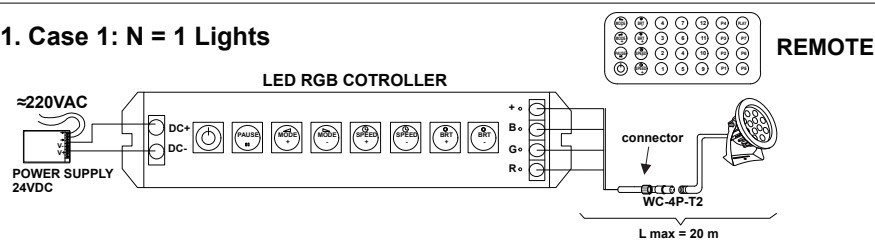

Red Green Blue

>30.000
Hours

IP65

RoHS

CE

OS-BG6RC

Grey

Model	Power	Led source	Beam angle	Input voltage	Led Qty..	CCT
OS-BG6RC	6W	OSRAM	5°/10°/15°/30°/45°	24VDC/	2xRed	Red 613-631nm
					2xGreen	Green 515-535nm
					2xBlue	Blue 455-475nm

INSTALLATION INSTRUCTIONS

PACKING

1. Case 1: N = 1 Lights

2. Case 2: N > 1 Lights

1 pcs

32 pcs