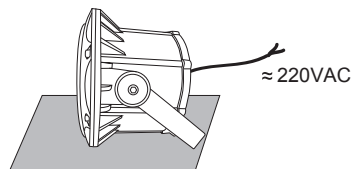

## OS-CG12R

Grey

122mm

Ø170mm

Model	Power	Led source	Beam angle	Input voltage	Led Qty..	CCT
OS-CG12R	12W	OSRAM	5°/10°/15°/30°/45°	AC85-265VAC/ 24VAC/	4xRed	Red 613-631nm
					4xGreen	Green 515-535nm
					4xBlue	Blue 455-475nm

### PACKING

1. Use the hexagonal rod to remove the bracket from the lamp

3. Install the lamp on the price

2. Install a fixed to the location to fix lamp

4. Connected wire with 220VAC power

1 pcs

6 pcs