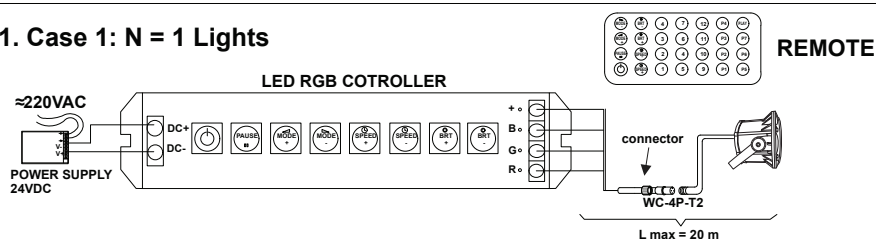

INSTALLATION INSTRUCTIONS

PACKING

1. Case 1: N = 1 Lights