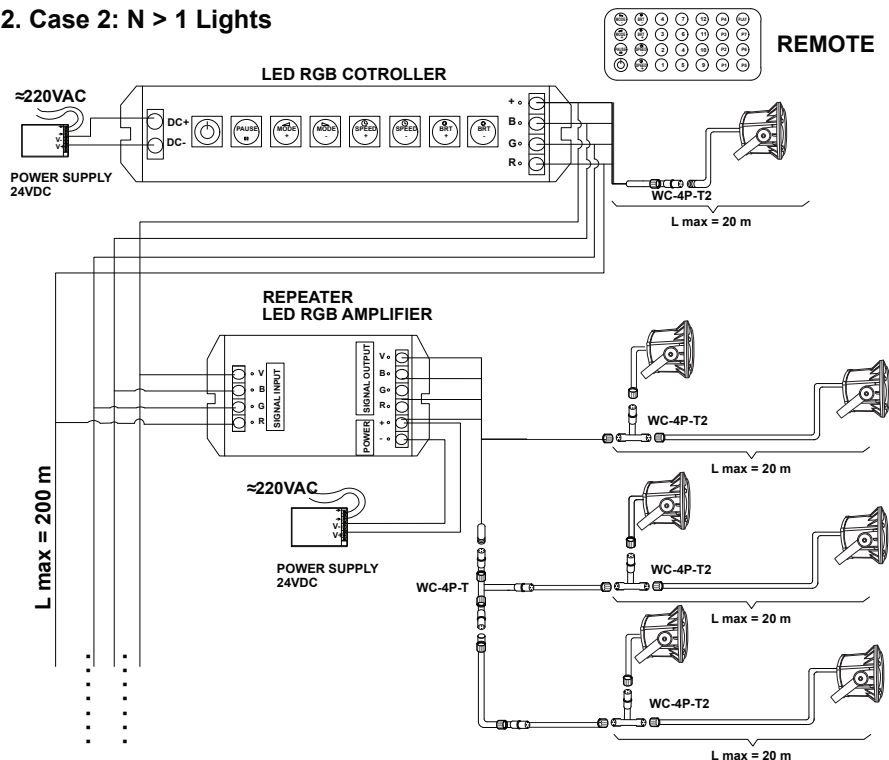

Red Green Blue

>30.000
Hours

IP65

RoHS

OS-CG27R3

Grey

122mm

Ø170mm

Model	Power	Ied source	Beam angle	Input voltage	Led Qty..	CCT
OS-CG27R3	9W~27W	Prolight (Taiwan)	5°/10°/15°/30°/45°	24VAC	9x3W RGB 3in1	Red 613-631nm Green 515-535nm Blue 455-475nm

INSTALLATION INSTRUCTIONS

PACKING

1. Case 1: N = 1 Lights

2. Case 2: N > 1 Lights

1 pcs

6 pcs