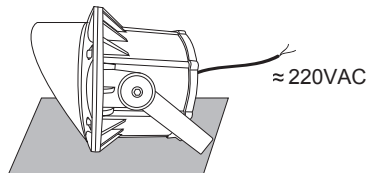

Model	Power	Led source	Beam angle	Input voltage	Led Qty..	CCT
OS-DG9R	9W	OSRAM	5°/10°/15°/30°/45°	AC85-265VAC/ 24VAC/	3xRed	Red 613-631nm
					3xGreen	Green 515-535nm
					3xBlue	Blue 455-475nm

INSTALLATION INSTRUCTIONS

PACKING

1. Use the hexagonal rod to remove the bracket from the lamp

3. Install the lamp on the price

2. Install a fixed to the location to fix lamp

4. Connected wire with 220VAC power

1 pcs

4 pcs