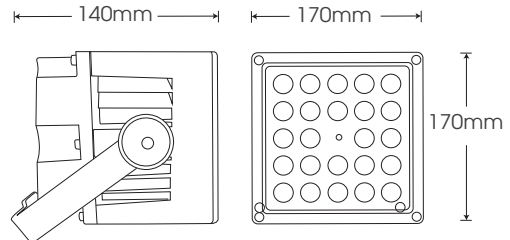

## OS-FG48

Grey

Model	Power	Led source	Led Qty..	Beam angle	Input voltage	CCT	Flux
OS-FG48	48W	OSRAM	24	5°/10°/15°/30°/45°	AC85-265VAC/ 12VDC/ 24VAC/ 24VDC	3000K	3775lm
						4000K	4050lm
						6000K	4050m