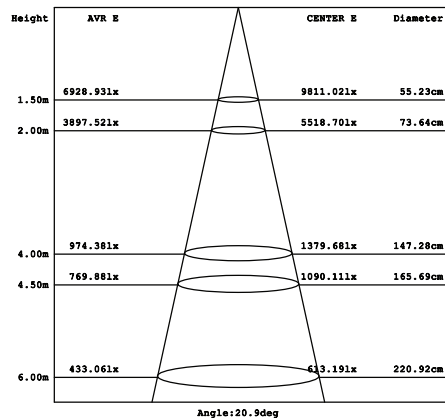

LAMP PHOTOMETRIC REPORT

AVERAGE AND CENTER E Figure

ISOLUX DIAGRAM

Parameter of OS-FG48 | CCT 4000K

INSTALLATION INSTRUCTIONS

1. Use the hexagonal rod to remove the bracket from the lamp.
2. Install a fixed to the location to fix lamp.
3. Install the lamp on the price.
4. Connected wire with 220VAC power.

PACKING