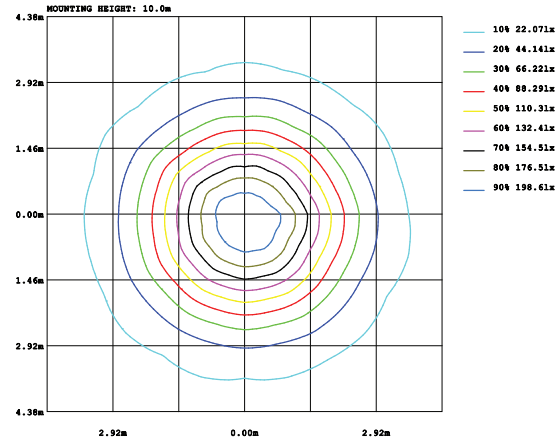

LAMP PHOTOMETRIC REPORT

AVERAGE AND CENTER E Figure

ISOLUX DIAGRAM

Parameter of OS-FG48 | CCT 4000K

INSTALLATION INSTRUCTIONS

1. Use the hexagonal rod to remove the bracket from the lamp.
2. Install a fixed to the location to fix lamp.
3. Install the lamp on the price.
4. Connected wire with 220VAC power.

PACKING