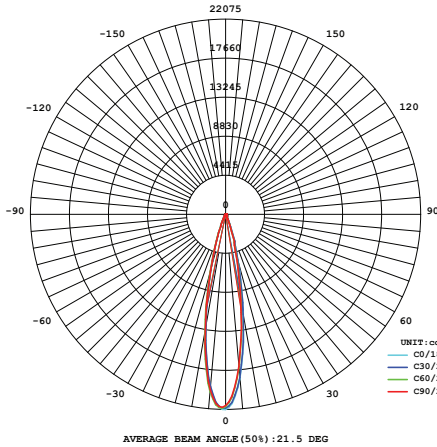

LAMP PHOTOMETRIC REPORT

AVERAGE AND CENTER E Figure

ISOLUX DIAGRAM

Parameter of OS-FG48 | CCT 4000K

INSTALLATION INSTRUCTIONS

1. Use the hexagonal rod to remove the bracket from the lamp.
2. Install a fixed to the location to fix lamp.
3. Install the lamp on the price.
4. Connected wire with 220VAC power.

PACKING