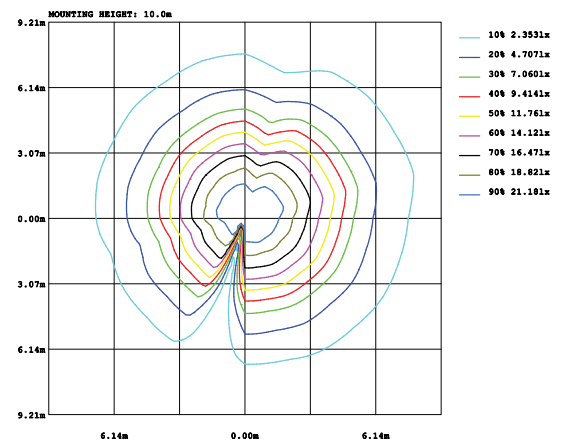

CL-CW15/ CL-CB15

White
Black

Model	Power	Led source	Beam angle	CCT	CRI	Flux
CL-CW15/ CL-CB15	15W	CREE (USA)	60°	3000K	>80	1475lm
				4000K		1510lm
				5000K		1510lm

LAMP PHOTOMETRIC REPORT

AVERAGE AND CENTER E Figure

ISOLUX DIAGRAM

Parameter of CL-CW15/ CL-CB15 CCT 4000K

INSTALLATION INSTRUCTIONS

PACKING

- Install the lid on the back of the lamp to the ceiling
- Connect wires with 220VAC power
- Install the lamp on the fixed lid