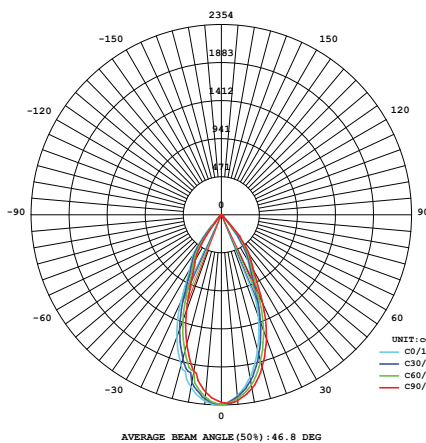

CL-CW15/ CL-CB15

White
Black

Model	Power	Led source	Beam angle	CCT	CRI	Flux
CL-CW15/ CL-CB15	15W	CREE (USA)	60°	3000K	>80	1475lm
				4000K		1510lm
				5000K		1510lm

LAMP PHOTOMETRIC REPORT

AVERAGE AND CENTER E Figure

ISOLUX DIAGRAM

Parameter of CL-CW15/ CL-CB15 CCT 4000K

INSTALLATION INSTRUCTIONS

PACKING

- Install the lid on the back of the lamp to the ceiling
- Connect wires with 220VAC power
- Install the lamp on the fixed lid