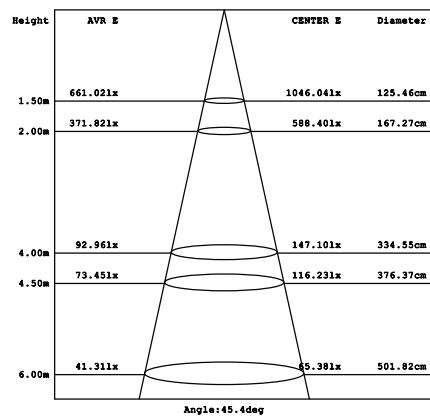

CL-CW15/ CL-CB15

White
Black

Model	Power	Led source	Beam angle	CCT	CRI	Flux
CL-CW15/ CL-CB15	15W	CREE (USA)	60°	3000K	>80	1475lm
				4000K		1510lm
				5000K		1510lm

LAMP PHOTOMETRIC REPORT

AVERAGE AND CENTER E Figure

ISOLUX DIAGRAM

Parameter of CL-CW15/ CL-CB15 CCT 4000K

INSTALLATION INSTRUCTIONS

PACKING

- Install the lid on the back of the lamp to the ceiling
- Connect wires with 220VAC power
- Install the lamp on the fixed lid