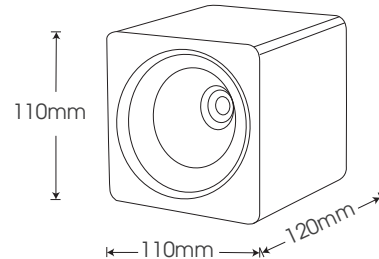

CL-CW15/ CL-CB15

White
Black

Model	Power	Led source	Beam angle	CCT	CRI	Flux
CL-CW15/ CL-CB15	15W	CREE (USA)	60°	3000K	>80	1475lm
				4000K		1510lm
				5000K		1510lm

LAMP PHOTOMETRIC REPORT

AVERAGE AND CENTER E Figure

ISOLUX DIAGRAM

Parameter of CL-CW15/ CL-CB15 CCT 4000K

INSTALLATION INSTRUCTIONS

PACKING

- Install the lid on the back of the lamp to the ceiling
- Connect wires with 220VAC power
- Install the lamp on the fixed lid