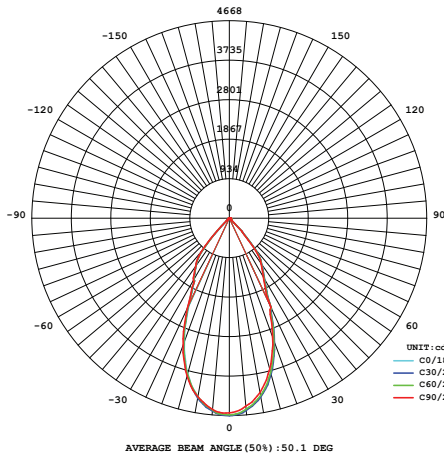

CL-CW35/ CL-CB35

White
Black

Model	Power	Led source	Beam angle	CCT	CRI	Flux
CL-CW35/ CL-CB35	35W	CREE (USA)	60°	3000K	>80	3585lm
				4000K		3740lm
				5000K		3740lm

LAMP PHOTOMETRIC REPORT

AVERAGE AND CENTER E Figure

ISOLUX DIAGRAM

Parameter of CL-CW35/ CL-CB35 CCT 4000K

INSTALLATION INSTRUCTIONS

PACKING

- Install the lid on the back of the lamp to the ceiling
- Connect wires with 220VAC power
- Install the lamp on the fixed lid