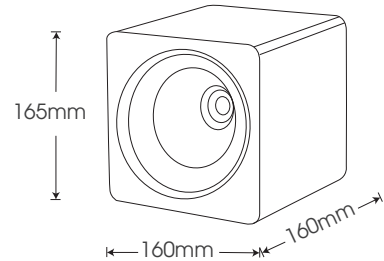

CL-CW35/ CL-CB35

White
Black

Model	Power	Led source	Beam angle	CCT	CRI	Flux
CL-CW35/ CL-CB35	35W	CREE (USA)	60°	3000K	>80	3585lm
				4000K		3740lm
				5000K		3740lm

LAMP PHOTOMETRIC REPORT

AVERAGE AND CENTER E Figure

ISOLUX DIAGRAM

Parameter of CL-CW35/ CL-CB35 CCT 4000K

INSTALLATION INSTRUCTIONS

PACKING

- Install the lid on the back of the lamp to the ceiling
- Connect wires with 220VAC power
- Install the lamp on the fixed lid