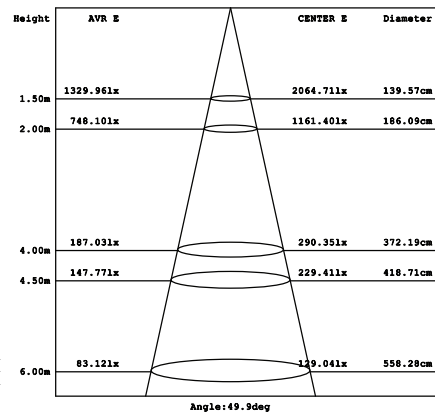

LAMP PHOTOMETRIC REPORT

AVERAGE AND CENTER E Figure

ISOLUX DIAGRAM

Parameter of CL-CW35/ CL-CB35 CCT 4000K

INSTALLATION INSTRUCTIONS

PACKING

1. Install the lid on the back of the lamp to the ceiling
2. Connect wires with 220VAC power
3. Install the lamp on the fixed lid

Note: Disconnect power, safety checking whole power system before construction. All radiator parts are not exposed directly to iron or steel