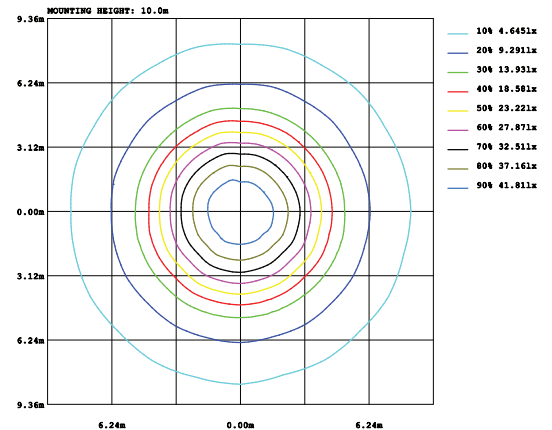

LAMP PHOTOMETRIC REPORT

AVERAGE AND CENTER E Figure

ISOLUX DIAGRAM

Parameter of CL-CW35/ CL-CB35 CCT 4000K

INSTALLATION INSTRUCTIONS

PACKING

1. Install the lid on the back of the lamp to the ceiling
2. Connect wires with 220VAC power
3. Install the lamp on the fixed lid

Note: Disconnect power, safety checking whole power system before construction. All radiator parts are not exposed directly to iron or steel