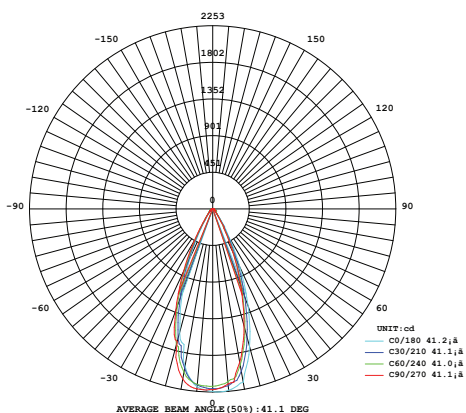

Ø138mm

Model	Power	Led source	Beam angle	CCT	CRI	Flux
DL-DS13 / DL-DW13	13W	OSRAM	36°	3000K	>80	1180lm
				4000K	>80	1245lm
				6000K	>80	1245lm

LAMP PHOTOMETRIC REPORT

AVERAGE AND CENTER E Figure

ISOLUX DIAGRAM

Parameter of DL-DS13 /DL-DW13 | CCT 4000K

INSTALLATION INSTRUCTIONS

PACKING

- Ceiling cut**

 Size cut: Ø120mm
- Connected Led Driver with 220VAC power**
3. Connected Led Driver with lamp
- Put the lamp on the ceiling**

1 pcs

20 pcs

VinaLED®
Đ dẫn đầu về độ sáng và chất lượng

155mm x 155mm x 90mm

480mm x 330mm x 320mm