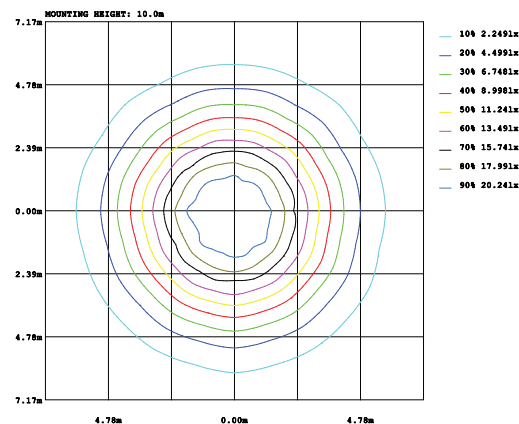

Ø138mm

Model	Power	Led source	Beam angle	CCT	CRI	Flux
DL-DS13 / DL-DW13	13W	OSRAM	36°	3000K	>80	1180lm
				4000K	>80	1245lm
				6000K	>80	1245lm

LAMP PHOTOMETRIC REPORT

AVERAGE AND CENTER E Figure

ISOLUX DIAGRAM

Parameter of DL-DS13 /DL-DW13 | CCT 4000K

INSTALLATION INSTRUCTIONS

PACKING

- Ceiling cut**

 Size cut: Ø120mm
- Connected Led Driver with 220VAC power**
3. Connected Led Driver with lamp
- Put the lamp on the ceiling**

1 pcs

20 pcs

VinaLED®
Đ dẫn đầu về độ sáng và chất lượng

155mm x 155mm x 90mm

480mm x 330mm x 320mm