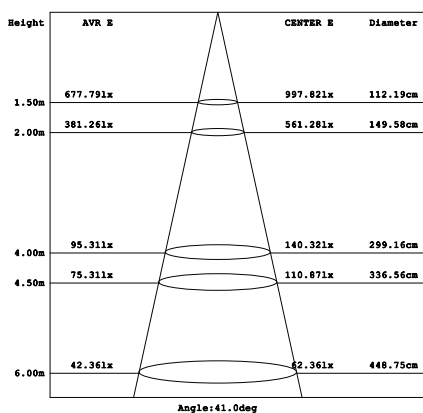

DL-DS13/ DL-DW13

□ White

■ Silver

3000K 4000K 6000K

>30.000
Hours

220-240
VAC

RoHS

CE

Ø138mm

Model	Power	Led source	Beam angle	CCT	CRI	Flux
DL-DS13 / DL-DW13	13W	OSRAM	36°	3000K	>80	1180lm
				4000K	>80	1245lm
				6000K	>80	1245lm

LAMP PHOTOMETRIC REPORT

AVERAGE AND CENTER E Figure

ISOLUX DIAGRAM

Parameter of DL-DS13 /DL-DW13 | CCT 4000K

INSTALLATION INSTRUCTIONS

PACKING

- Ceiling cut**

 Size cut: Ø120mm
- Connected Led Driver with 220VAC power**
3. Connected Led Driver with lamp
- Put the lamp on the ceiling**

1 pcs

20 pcs

VinaLED®
Đ dẫn đầu về độ sáng và chất lượng

155mm x 155mm x 90mm

480mm x 330mm x 320mm