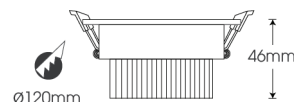

Ø138mm

Model	Power	Led source	Beam angle	CCT	CRI	Flux
DL-DS13 / DL-DW13	13W	OSRAM	36°	3000K	>80	1180lm
				4000K	>80	1245lm
				6000K	>80	1245lm

LAMP PHOTOMETRIC REPORT

AVERAGE AND CENTER E Figure

ISOLUX DIAGRAM

Parameter of DL-DS13 /DL-DW13 | CCT 4000K

INSTALLATION INSTRUCTIONS

PACKING

- Ceiling cut**

 Size cut: Ø120mm
- Connected Led Driver with 220VAC power**
3. Connected Led Driver with lamp
- Put the lamp on the ceiling**

1 pcs

20 pcs

VinaLED®
Đ dẫn đầu về độ sáng và chất lượng

155mm x 155mm x 90mm

480mm x 330mm x 320mm