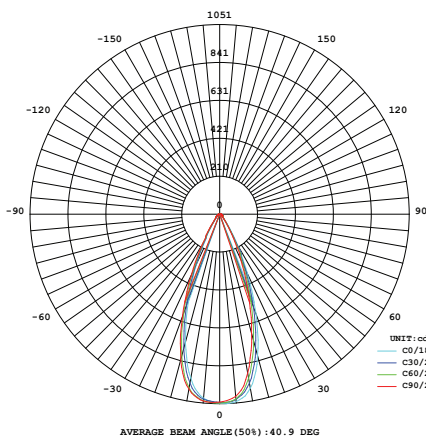

DL-DS6 /DL-DW6

□ White

■ Silver

3000K 4000K 6000K

Ø110mm

Ø95mm

49mm

Model	Power	Led source	Beam angle	CCT	CRI	Flux
DL-DS6 / DL-DW6	6W	OSRAM	36°	3000K	>80	550lm
				4000K	>80	590lm
				6000K	>80	590lm

LAMP PHOTOMETRIC REPORT

AVERAGE AND CENTER E Figure

ISOLUX DIAGRAM

Parameter of DL-DS6 /DL-DW6 | CCT 4000K

INSTALLATION INSTRUCTIONS

PACKING