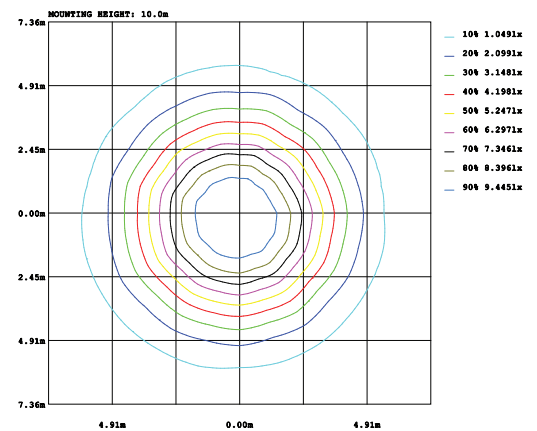

DL-DS6 /DL-DW6

□ White

■ Silver

3000K 4000K 6000K

Ø110mm

Ø95mm

49mm

Model	Power	Led source	Beam angle	CCT	CRI	Flux
DL-DS6 / DL-DW6	6W	OSRAM	36°	3000K	>80	550lm
				4000K	>80	590lm
				6000K	>80	590lm

LAMP PHOTOMETRIC REPORT

AVERAGE AND CENTER E Figure

ISOLUX DIAGRAM

Parameter of DL-DS6 /DL-DW6 | CCT 4000K

INSTALLATION INSTRUCTIONS

PACKING