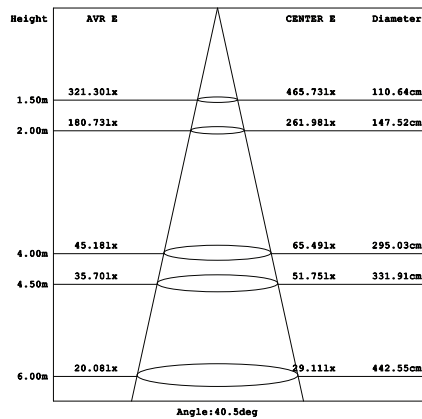

DL-DS6 /DL-DW6

□ White

■ Silver

3000K 4000K 6000K

Ø110mm

Ø95mm

49mm

Model	Power	Led source	Beam angle	CCT	CRI	Flux
DL-DS6 / DL-DW6	6W	OSRAM	36°	3000K	>80	550lm
				4000K	>80	590lm
				6000K	>80	590lm

LAMP PHOTOMETRIC REPORT

AVERAGE AND CENTER E Figure

ISOLUX DIAGRAM

Parameter of DL-DS6 /DL-DW6 | CCT 4000K

INSTALLATION INSTRUCTIONS

PACKING