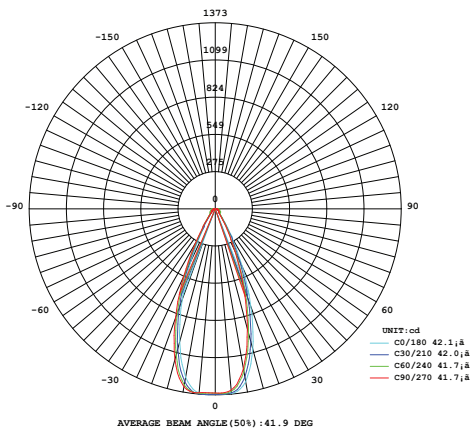

Ø110mm

Ø95mm

49mm

Model	Power	Led source	Beam angle	CCT	CRI	Flux
DL-DS8 / DL-DW8	8W	OSRAM	36°	3000K	>80	805lm
				4000K	>80	835lm
				6000K	>80	835lm

LAMP PHOTOMETRIC REPORT

AVERAGE AND CENTER E Figure

ISOLUX DIAGRAM