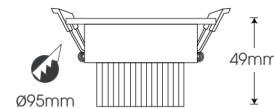

Ø110mm

Ø95mm

49mm

Model	Power	Led source	Beam angle	CCT	CRI	Flux
DL-DS8 / DL-DW8	8W	OSRAM	36°	3000K	>80	805lm
				4000K	>80	835lm
				6000K	>80	835lm

LAMP PHOTOMETRIC REPORT

AVERAGE AND CENTER E Figure

ISOLUX DIAGRAM

Parameter of DL-DS8 /DL-DW8 | CCT 4000K

INSTALLATION INSTRUCTIONS

PACKING

- Ceiling cut**

Size cut: Ø95mm
- Connected Led Driver with 220VAC power**

≈ 220VAC → Driver → Jack → Ceiling cut
- Connected Led Driver with lamp**
- Put the lamp on the ceiling**

1 pcs
 30 pcs
 120mm x 120mm x 90mm
 470mm x 370mm x 250mm