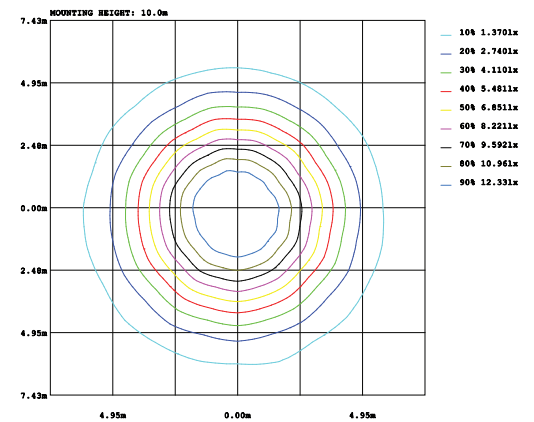

Ø110mm

Ø95mm

49mm

Model	Power	Led source	Beam angle	CCT	CRI	Flux
DL-DS8 / DL-DW8	8W	OSRAM	36°	3000K	>80	805lm
				4000K	>80	835lm
				6000K	>80	835lm

LAMP PHOTOMETRIC REPORT

AVERAGE AND CENTER E Figure

ISOLUX DIAGRAM

Parameter of DL-DS8 /DL-DW8 | CCT 4000K

INSTALLATION INSTRUCTIONS

PACKING

- Ceiling cut**

Size cut: Ø95mm
- Connected Led Driver with 220VAC power**

≈ 220VAC → Driver → Jack → Ceiling cut
- Connected Led Driver with lamp**
- Put the lamp on the ceiling**

1 pcs
 30 pcs
 120mm x 120mm x 90mm
 470mm x 370mm x 250mm