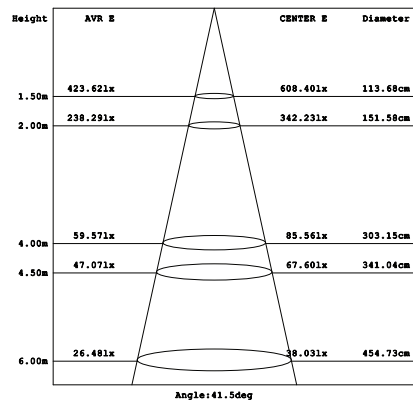

Ø110mm

Ø95mm

49mm

Model	Power	Led source	Beam angle	CCT	CRI	Flux
DL-DS8 / DL-DW8	8W	OSRAM	36°	3000K	>80	805lm
				4000K	>80	835lm
				6000K	>80	835lm

LAMP PHOTOMETRIC REPORT

AVERAGE AND CENTER E Figure

ISOLUX DIAGRAM

Parameter of DL-DS8 /DL-DW8 | CCT 4000K

INSTALLATION INSTRUCTIONS

PACKING

- Ceiling cut**

Size cut: Ø95mm
- Connected Led Driver with 220VAC power**

≈ 220VAC → Driver → Jack → Ceiling cut
- Connected Led Driver with lamp**
- Put the lamp on the ceiling**

1 pcs
 30 pcs
 120mm x 120mm x 90mm
 470mm x 370mm x 250mm