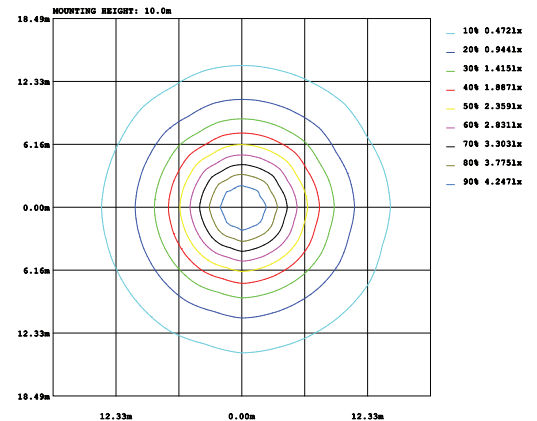

3000K 4000K 5000K 6500K

>30.000 Hours 220-240 VAC RoHS CE

DL-ES15/ DL-EW15

White
Silver

Model	Power	Led source	Beam angle	CCT	CRI	Flux
DL-ES15/ DL-EW15	15W	Bridgelux(USA)	120°	3000K	>80	1260lm
				4000K	>80	1345lm
				5000K	>80	1345lm
				6500K		

LAMP PHOTOMETRIC REPORT

AVERAGE AND CENTER E Figure

ISOLUX DIAGRAM

Parameter of DL-ES15/ DL-EW15 | CCT 4000K

INSTALLATION INSTRUCTIONS

PACKING