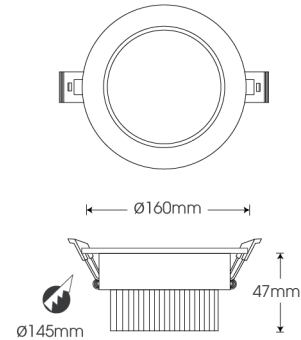

3000K 4000K 5000K 6500K

>30.000 Hours 220-240 VAC RoHS CE

DL-ES15/ DL-EW15

White
Silver