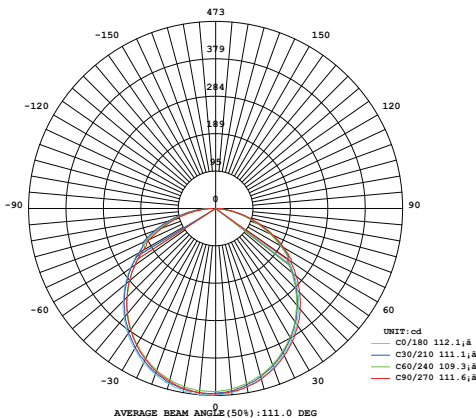

3000K 4000K 5000K 6500K

>30.000 Hours 220-240 VAC RoHS CE

DL-ES15/ DL-EW15

White
Silver

Model	Power	Led source	Beam angle	CCT	CRI	Flux
DL-ES15/ DL-EW15	15W	Bridgelux(USA)	120°	3000K	>80	1260lm
				4000K	>80	1345lm
				5000K	>80	1345lm
				6500K		

LAMP PHOTOMETRIC REPORT

AVERAGE AND CENTER E Figure

ISOLUX DIAGRAM

Parameter of DL-ES15/ DL-EW15 | CCT 4000K

INSTALLATION INSTRUCTIONS

PACKING