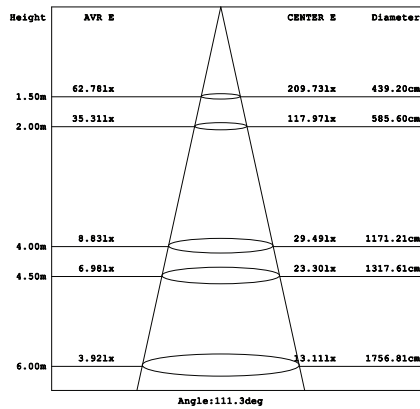

3000K 4000K 5000K 6500K

>30.000 Hours 220-240 VAC RoHS CE

DL-ES15/ DL-EW15

White
Silver

Model	Power	Led source	Beam angle	CCT	CRI	Flux
DL-ES15/ DL-EW15	15W	Bridgelux(USA)	120°	3000K	>80	1260lm
				4000K	>80	1345lm
				5000K	>80	1345lm
				6500K		

LAMP PHOTOMETRIC REPORT

AVERAGE AND CENTER E Figure

ISOLUX DIAGRAM

Parameter of DL-ES15/ DL-EW15 | CCT 4000K

INSTALLATION INSTRUCTIONS

PACKING