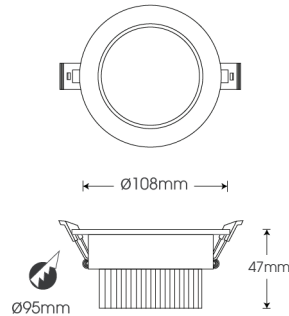

3000K 4000K 5000K 6500K

>30.000 Hours 220-240 VAC RoHS CE

DL-ES6/ DL-EW6

White
Silver