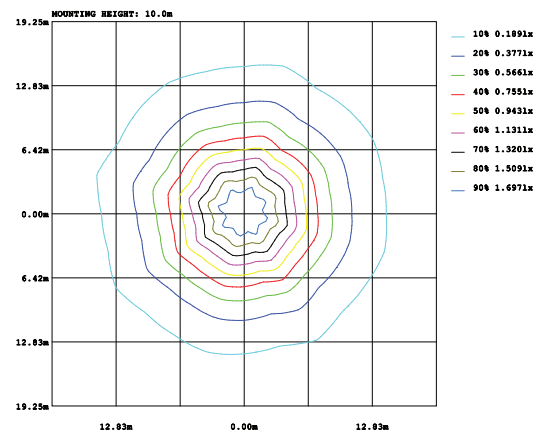

3000K 4000K 5000K 6500K

>30.000 Hours 220-240 VAC RoHS CE

DL-ES6/ DL-EW6

White
Silver

Model	Power	Led source	Beam angle	CCT	CRI	Flux
DL-ES6/ DL-EW6	6W	Bridgelux	120°	3000K	>80	520lm
				4000K	>80	580lm
				5000K	>80	580lm
				6500K		

LAMP PHOTOMETRIC REPORT

AVERAGE AND CENTER E Figure

ISOLUX DIAGRAM

Parameter of DL-ES6/ DL-EW6 | CCT 4000K

INSTALLATION INSTRUCTIONS

PACKING