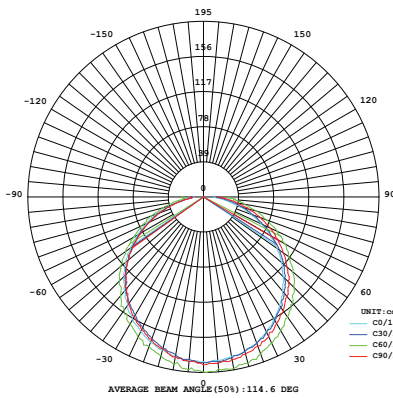

3000K 4000K 5000K 6500K

>30.000 Hours 220-240 VAC RoHS CE

DL-ES6/ DL-EW6

White
Silver

Model	Power	Led source	Beam angle	CCT	CRI	Flux
DL-ES6/ DL-EW6	6W	Bridgelux	120°	3000K	>80	520lm
				4000K	>80	580lm
				5000K	>80	580lm
				6500K		

LAMP PHOTOMETRIC REPORT

AVERAGE AND CENTER E Figure

ISOLUX DIAGRAM

Parameter of DL-ES6/ DL-EW6 | CCT 4000K

INSTALLATION INSTRUCTIONS

PACKING