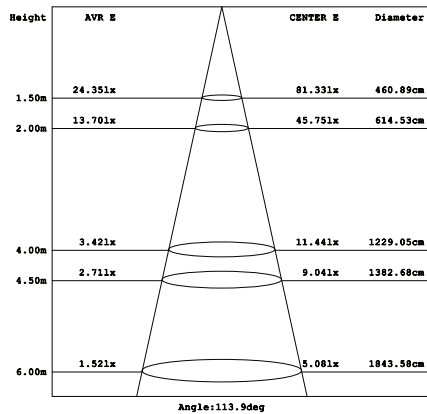

3000K 4000K 5000K 6500K

>30.000 Hours 220-240 VAC RoHS CE

DL-ES6/ DL-EW6

White
Silver

Model	Power	Led source	Beam angle	CCT	CRI	Flux
DL-ES6/ DL-EW6	6W	Bridgelux	120°	3000K	>80	520lm
				4000K	>80	580lm
				5000K	>80	580lm
				6500K		

LAMP PHOTOMETRIC REPORT

AVERAGE AND CENTER E Figure

ISOLUX DIAGRAM

Parameter of DL-ES6/ DL-EW6 | CCT 4000K

INSTALLATION INSTRUCTIONS

PACKING