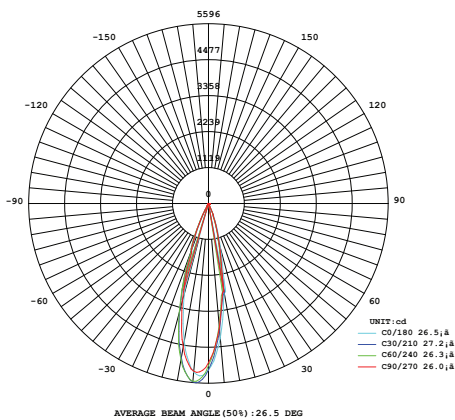

DL-IW15

White

Ø125mm

Model	Power	Led source	Beam angle	CCT	CRI	Flux
DL-IW15	15W	CITIZEN (Japan)	24°	3000K	>80	1220lm
					>90	1010lm
				4000K	>80	1325lm
					>90	1065lm
				5000K	>80	1325lm

LAMP PHOTOMETRIC REPORT

AVERAGE AND CENTER E Figure

ISOLUX DIAGRAM

Parameter of DL-IW15 | CCT 4000K

INSTALLATION INSTRUCTIONS

PACKING

- Ceiling cut**
Size cut: Ø125mm
- Connected Led Driver with 220VAC power**
- Connected Led Driver with lamp**
Diagram showing connection of Driver, Jack, and Ceiling cut.
- Put the lamp on the ceiling**
Diagram showing the lamp being inserted into the ceiling cutout.