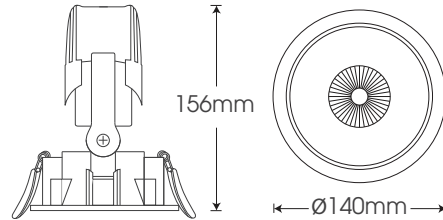

DL-IW15

White

Ø125mm

Model	Power	Led source	Beam angle	CCT	CRI	Flux
DL-IW15	15W	CITIZEN (Japan)	24°	3000K	>80	1220lm
					>90	1010lm
				4000K	>80	1325lm
					>90	1065lm
				5000K	>80	1325lm

LAMP PHOTOMETRIC REPORT

AVERAGE AND CENTER E Figure

ISOLUX DIAGRAM

Parameter of DL-IW15 | CCT 4000K

INSTALLATION INSTRUCTIONS

PACKING

- Ceiling cut**
Size cut: Ø125mm
- Connected Led Driver with 220VAC power**
- Connected Led Driver with lamp**
Diagram showing connection of Driver, Jack, and Ceiling cut.
- Put the lamp on the ceiling**
Diagram showing the lamp being inserted into the ceiling cutout.