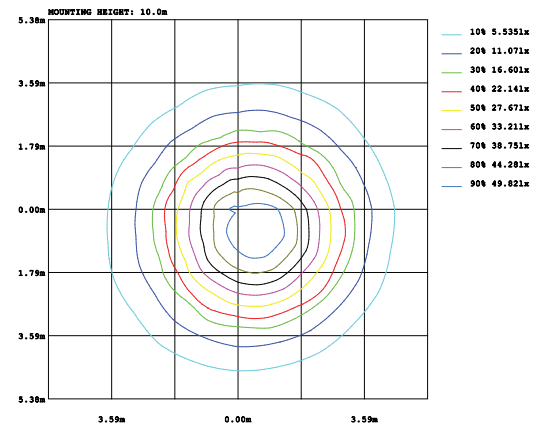

DL-IW15

White

Ø125mm

Model	Power	Led source	Beam angle	CCT	CRI	Flux
DL-IW15	15W	CITIZEN (Japan)	24°	3000K	>80	1220lm
					>90	1010lm
				4000K	>80	1325lm
					>90	1065lm
				5000K	>80	1325lm

LAMP PHOTOMETRIC REPORT

AVERAGE AND CENTER E Figure

ISOLUX DIAGRAM

Parameter of DL-IW15 | CCT 4000K

INSTALLATION INSTRUCTIONS

PACKING

- Ceiling cut**
Size cut: Ø125mm
- Connected Led Driver with 220VAC power**
- Connected Led Driver with lamp**
Diagram showing connection of Driver, Jack, and Ceiling cut.
- Put the lamp on the ceiling**
Diagram showing the lamp being inserted into the ceiling cutout.