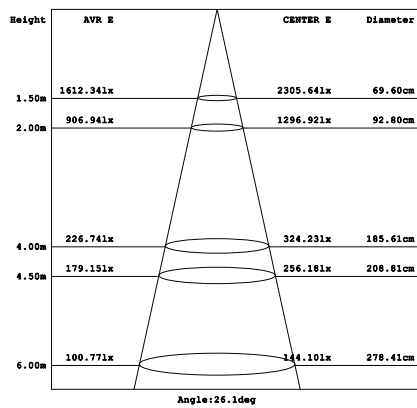

DL-IW15

White

Ø125mm

Model	Power	Led source	Beam angle	CCT	CRI	Flux
DL-IW15	15W	CITIZEN (Japan)	24°	3000K	>80	1220lm
					>90	1010lm
				4000K	>80	1325lm
					>90	1065lm
				5000K	>80	1325lm

LAMP PHOTOMETRIC REPORT

AVERAGE AND CENTER E Figure

ISOLUX DIAGRAM

Parameter of DL-IW15 | CCT 4000K

INSTALLATION INSTRUCTIONS

PACKING

- Ceiling cut**
Size cut: Ø125mm
- Connected Led Driver with 220VAC power**
- Connected Led Driver with lamp**
Diagram showing connection of Driver, Jack, and Ceiling cut.
- Put the lamp on the ceiling**
Diagram showing the lamp being inserted into the ceiling cutout.