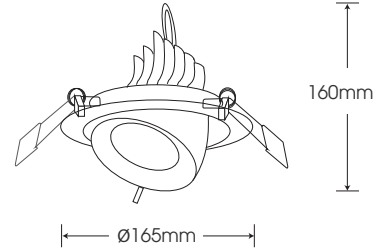

DL-LW35/DL-LB35

White
Black

Model	Power	Led source	Beam angle	CCT	CRI	Flux
DL-LW35/DL-LB35	35W	CREE (USA)	24°/38°	3000K	>80	3060lm
					>90	2760lm
				4000K	>80	3175lm
					>90	2825lm
				5000K	>80	3175lm

LAMP PHOTOMETRIC REPORT

AVERAGE AND CENTER E Figure

ISOLUX DIAGRAM

Parameter of DL-LW35/DL-LB35 4000K

INSTALLATION INSTRUCTIONS

PACKING

- Celling cut**
- Connect led driver with 220VAC power**
3. Connect led driver with lamp
- Put the lamp inside the ceiling hole**
- Install finishing**

adjust the light direction

1 pcs
2 pcs