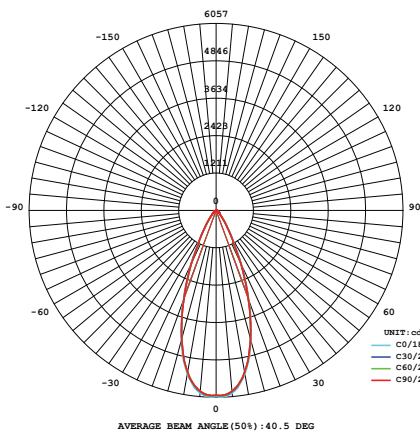

DL-LW35/DL-LB35

White
Black

Model	Power	Led source	Beam angle	CCT	CRI	Flux
DL-LW35/DL-LB35	35W	CREE (USA)	24°/38°	3000K	>80	3060lm
					>90	2760lm
				4000K	>80	3175lm
					>90	2825lm
				5000K	>80	3175lm

LAMP PHOTOMETRIC REPORT

AVERAGE AND CENTER E Figure

ISOLUX DIAGRAM

Parameter of DL-LW35/DL-LB35 4000K

INSTALLATION INSTRUCTIONS

PACKING

- Celling cut**
- Connect led driver with 220VAC power**
3. Connect led driver with lamp
- Put the lamp inside the ceiling hole**
- Install finishing**

adjust the light direction

1 pcs
2 pcs