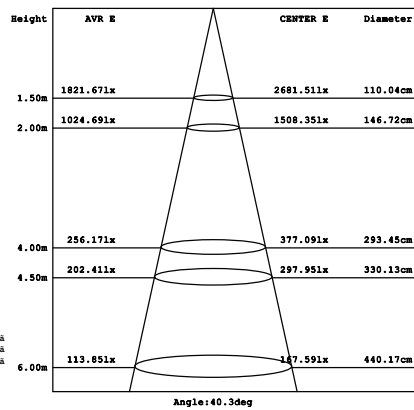

DL-LW35/DL-LB35

White
Black

Model	Power	Led source	Beam angle	CCT	CRI	Flux
DL-LW35/DL-LB35	35W	CREE (USA)	24°/38°	3000K	>80	3060lm
					>90	2760lm
				4000K	>80	3175lm
					>90	2825lm
				5000K	>80	3175lm

LAMP PHOTOMETRIC REPORT

AVERAGE AND CENTER E Figure

ISOLUX DIAGRAM

Parameter of DL-LW35/DL-LB35 4000K

INSTALLATION INSTRUCTIONS

PACKING

- Celling cut**
- Connect led driver with 220VAC power**
3. Connect led driver with lamp
- Put the lamp inside the ceiling hole**
- Install finishing**

adjust the light direction

1 pcs
2 pcs