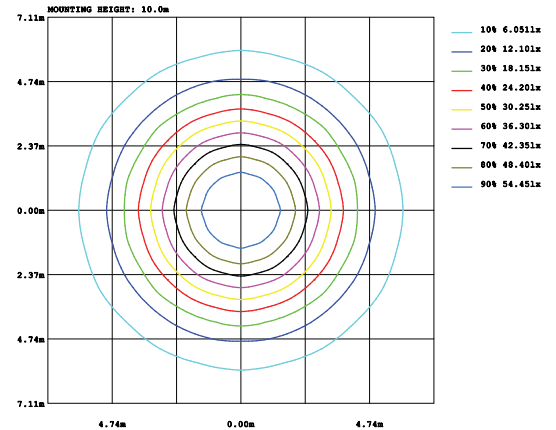

DL-LW35/DL-LB35

White
Black

Model	Power	Led source	Beam angle	CCT	CRI	Flux
DL-LW35/DL-LB35	35W	CREE (USA)	24°/38°	3000K	>80	3060lm
					>90	2760lm
				4000K	>80	3175lm
					>90	2825lm
				5000K	>80	3175lm

LAMP PHOTOMETRIC REPORT

AVERAGE AND CENTER E Figure

ISOLUX DIAGRAM

Parameter of DL-LW35/DL-LB35 4000K

INSTALLATION INSTRUCTIONS

PACKING

- Celling cut**
- Connect led driver with 220VAC power**
3. Connect led driver with lamp
- Put the lamp inside the ceiling hole**
- Install finishing**

adjust the light direction

1 pcs
2 pcs