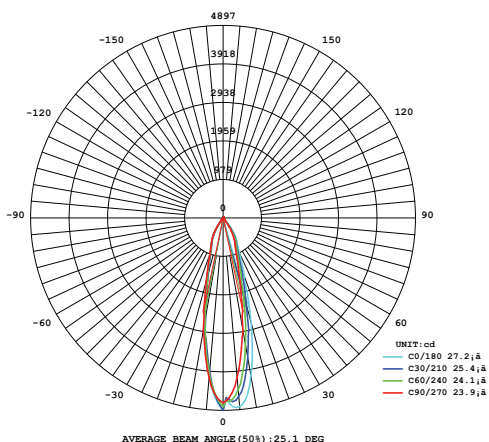

2700K 3000K 3500K 4000K 5000K 5700K

DL-PW15 / DL-PB15

White

Model	Power	Led source	Beam angle	CCT	CRI	Flux
DL-PW15/ DL-PB15	15W	CREE (USA)	24°/36°	3000K	>80	1195lm
					>90	1100lm
				4000K	>80	1300lm
					>90	1175lm
				5000K	>80	1300lm

LAMP PHOTOMETRIC REPORT

AVERAGE AND CENTER E Figure

ISOLUX DIAGRAM

Parameter of DL-PW15/ DL-PB15 | CCT 4000K

INSTALLATION INSTRUCTIONS

PACKING

- Ceiling cut**

Size cut: Ø170mm
- Connected Led Driver with 220VAC power**
3. Connected Led Driver with lamp
- 4. Put the lamp on the ceiling**