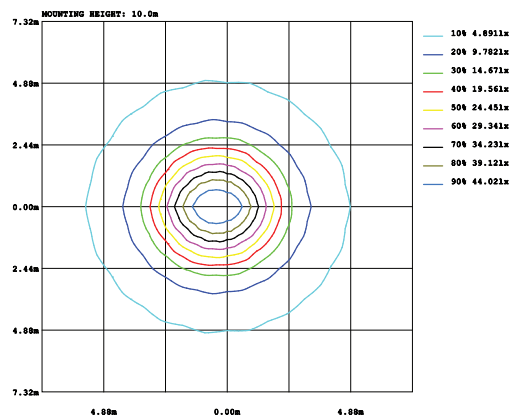

2700K 3000K 3500K 4000K 5000K 5700K

DL-PW15 / DL-PB15

White

Model	Power	Led source	Beam angle	CCT	CRI	Flux
DL-PW15/ DL-PB15	15W	CREE (USA)	24°/36°	3000K	>80	1195lm
					>90	1100lm
				4000K	>80	1300lm
					>90	1175lm
				5000K	>80	1300lm

LAMP PHOTOMETRIC REPORT

AVERAGE AND CENTER E Figure

ISOLUX DIAGRAM

Parameter of DL-PW15/ DL-PB15 | CCT 4000K

INSTALLATION INSTRUCTIONS

PACKING

- Ceiling cut**

Size cut: Ø170mm
- Connected Led Driver with 220VAC power**
3. Connected Led Driver with lamp
- 4. Put the lamp on the ceiling**