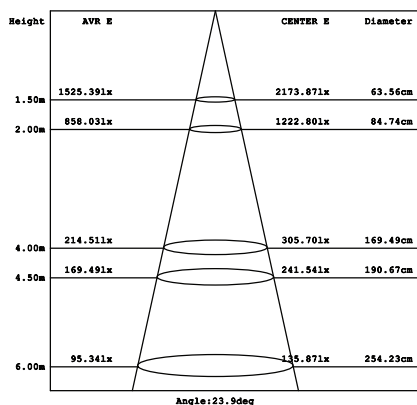

2700K 3000K 3500K 4000K 5000K 5700K

DL-PW15 / DL-PB15

White

Model	Power	Led source	Beam angle	CCT	CRI	Flux
DL-PW15/ DL-PB15	15W	CREE (USA)	24°/36°	3000K	>80	1195lm
					>90	1100lm
				4000K	>80	1300lm
					>90	1175lm
				5000K	>80	1300lm

LAMP PHOTOMETRIC REPORT

AVERAGE AND CENTER E Figure

ISOLUX DIAGRAM

Parameter of DL-PW15/ DL-PB15 | CCT 4000K

INSTALLATION INSTRUCTIONS

PACKING

- Ceiling cut**

Size cut: Ø170mm
- Connected Led Driver with 220VAC power**
3. Connected Led Driver with lamp
- 4. Put the lamp on the ceiling**