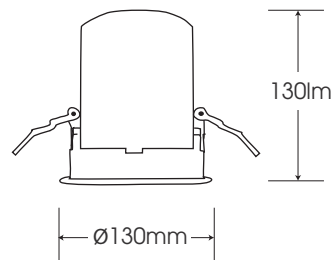

2700K 3000K 3500K 4000K 5000K 5700K

DL-PW15 / DL-PB15

White

Model	Power	Led source	Beam angle	CCT	CRI	Flux
DL-PW15/ DL-PB15	15W	CREE (USA)	24°/36°	3000K	>80	1195lm
					>90	1100lm
				4000K	>80	1300lm
					>90	1175lm
				5000K	>80	1300lm

LAMP PHOTOMETRIC REPORT

AVERAGE AND CENTER E Figure

ISOLUX DIAGRAM

Parameter of DL-PW15/ DL-PB15 | CCT 4000K

INSTALLATION INSTRUCTIONS

PACKING

- Ceiling cut**

Size cut: Ø170mm
- Connected Led Driver with 220VAC power**
3. Connected Led Driver with lamp
- 4. Put the lamp on the ceiling**