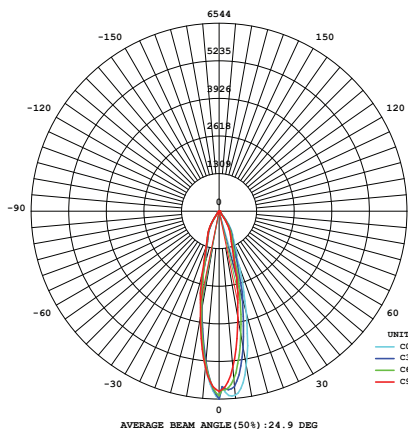

DL-PW20/DL-PB20

White

| Model | Power | Led source | Beam angle | CCT | CRI | Flux |
|-----------------|-------|------------|------------|-------|-----|--------|
| DL-PW20/DL-PB20 | 20W | CREE (USA) | 24°/36° | 3000K | >80 | 1680lm |
| | | | | | >90 | 1410lm |
| | | | | 4000K | >80 | 1735lm |
| | | | | | >90 | 1490lm |
| | | | | 5000K | >80 | 1735lm |

LAMP PHOTOMETRIC REPORT

AVERAGE AND CENTER E Figure

ISOLUX DIAGRAM

Parameter of DL-PW20/DL-PB20 | CCT 4000K

INSTALLATION INSTRUCTIONS

PACKING

- Ceiling cut**
Size cut: Ø170mm
- Connected Led Driver with 220VAC power**
3. Connected Led Driver with lamp
- Put the lamp on the ceiling**