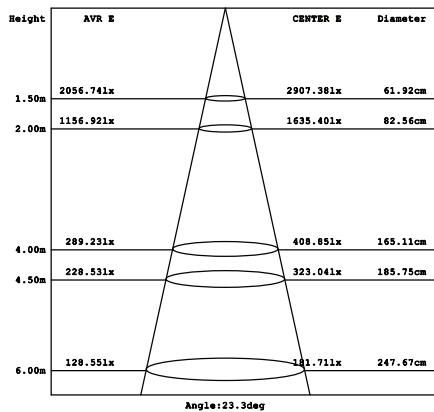

DL-PW20/DL-PB20

White

| Model | Power | Led source | Beam angle | CCT | CRI | Flux |
|-----------------|-------|------------|------------|-------|-----|--------|
| DL-PW20/DL-PB20 | 20W | CREE (USA) | 24°/36° | 3000K | >80 | 1680lm |
| | | | | | >90 | 1410lm |
| | | | | 4000K | >80 | 1735lm |
| | | | | | >90 | 1490lm |
| | | | | 5000K | >80 | 1735lm |

LAMP PHOTOMETRIC REPORT

AVERAGE AND CENTER E Figure

ISOLUX DIAGRAM

Parameter of DL-PW20/DL-PB20 | CCT 4000K

INSTALLATION INSTRUCTIONS

PACKING

- Ceiling cut**
Size cut: Ø170mm
- Connected Led Driver with 220VAC power**
3. Connected Led Driver with lamp
- Put the lamp on the ceiling**