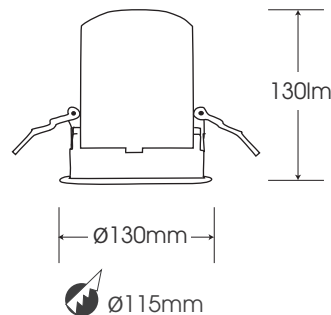

DL-PW20/DL-PB20

White

| Model | Power | Led source | Beam angle | CCT | CRI | Flux |
|-----------------|-------|------------|------------|-------|-----|--------|
| DL-PW20/DL-PB20 | 20W | CREE (USA) | 24°/36° | 3000K | >80 | 1680lm |
| | | | | | >90 | 1410lm |
| | | | | 4000K | >80 | 1735lm |
| | | | | | >90 | 1490lm |
| | | | | 5000K | >80 | 1735lm |

LAMP PHOTOMETRIC REPORT

AVERAGE AND CENTER E Figure

ISOLUX DIAGRAM

Parameter of DL-PW20/DL-PB20 | CCT 4000K

INSTALLATION INSTRUCTIONS

PACKING

- Ceiling cut**
Size cut: Ø170mm
- Connected Led Driver with 220VAC power**
3. Connected Led Driver with lamp
- Put the lamp on the ceiling**