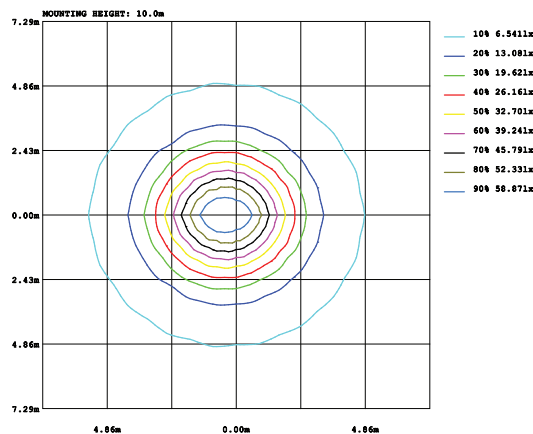

DL-PW20/DL-PB20

White

| Model | Power | Led source | Beam angle | CCT | CRI | Flux |
|-----------------|-------|------------|------------|-------|-----|--------|
| DL-PW20/DL-PB20 | 20W | CREE (USA) | 24°/36° | 3000K | >80 | 1680lm |
| | | | | | >90 | 1410lm |
| | | | | 4000K | >80 | 1735lm |
| | | | | | >90 | 1490lm |
| | | | | 5000K | >80 | 1735lm |

LAMP PHOTOMETRIC REPORT

AVERAGE AND CENTER E Figure

ISOLUX DIAGRAM

Parameter of DL-PW20/DL-PB20 | CCT 4000K

INSTALLATION INSTRUCTIONS

PACKING

- Ceiling cut**
Size cut: Ø170mm
- Connected Led Driver with 220VAC power**
3. Connected Led Driver with lamp
- Put the lamp on the ceiling**