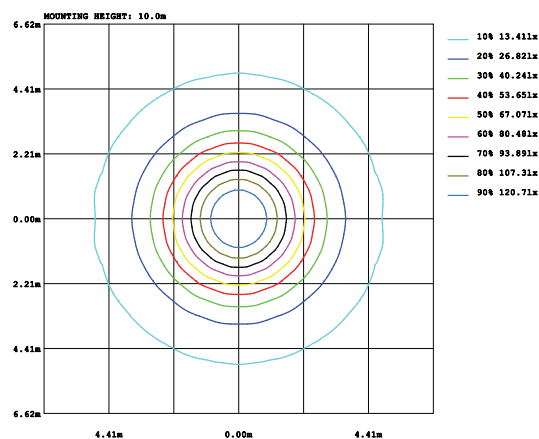

DL-PW40/DL-PB40

White

2700K 3000K 3500K 4000K 5000K 5700K

Model	Power	Led source	Beam angle	CCT	CRI	Flux
DL-PW40/ DL-PB40	40W	CREE (USA)	24°/36°	3000K	>80	3450lm
					>90	3050lm
				4000K	>80	3530lm
					>90	3210lm
				5000K	>80	3530lm

LAMP PHOTOMETRIC REPORT AVERAGE AND CENTER E Figure ISOLUX DIAGRAM

Parameter of DL-PW40/ DL-PB40 | CCT 4000K

INSTALLATION INSTRUCTIONS

- Ceiling cut**
Size cut: Ø170mm
- Connected Led Driver with 220VAC power**
3. Connected Led Driver with lamp
- Put the lamp on the ceiling**