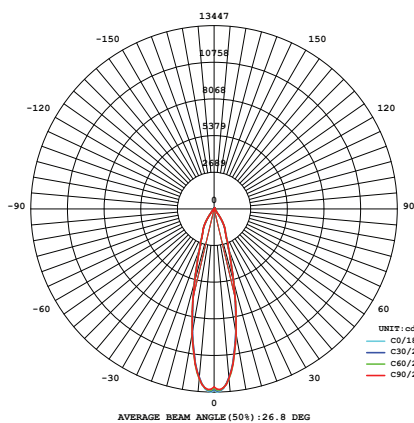

DL-PW40/DL-PB40

White

2700K 3000K 3500K 4000K 5000K 5700K

Model	Power	Led source	Beam angle	CCT	CRI	Flux
DL-PW40/ DL-PB40	40W	CREE (USA)	24°/36°	3000K	>80	3450lm
					>90	3050lm
				4000K	>80	3530lm
					>90	3210lm
				5000K	>80	3530lm

LAMP PHOTOMETRIC REPORT AVERAGE AND CENTER E Figure ISOLUX DIAGRAM

Parameter of DL-PW40/ DL-PB40 | CCT 4000K

INSTALLATION INSTRUCTIONS

- Ceiling cut**
Size cut: Ø170mm
- Connected Led Driver with 220VAC power**
3. Connected Led Driver with lamp
- Put the lamp on the ceiling**