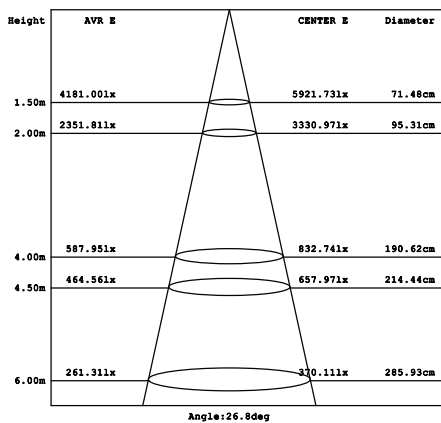

DL-PW40/DL-PB40

White

2700K 3000K 3500K 4000K 5000K 5700K

Model	Power	Led source	Beam angle	CCT	CRI	Flux
DL-PW40/ DL-PB40	40W	CREE (USA)	24°/36°	3000K	>80	3450lm
					>90	3050lm
				4000K	>80	3530lm
					>90	3210lm
				5000K	>80	3530lm

LAMP PHOTOMETRIC REPORT AVERAGE AND CENTER E Figure ISOLUX DIAGRAM

Parameter of DL-PW40/ DL-PB40 | CCT 4000K

INSTALLATION INSTRUCTIONS

- Ceiling cut**
Size cut: Ø170mm
- Connected Led Driver with 220VAC power**
3. Connected Led Driver with lamp
- Put the lamp on the ceiling**