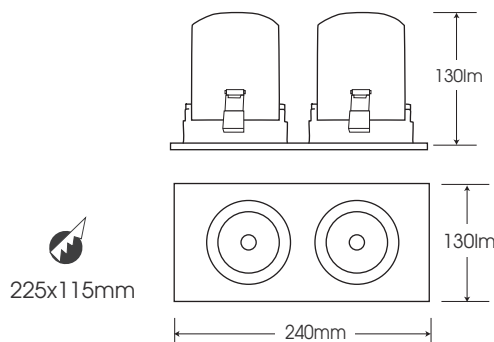

DL-PW40/DL-PB40

White

2700K 3000K 3500K 4000K 5000K 5700K

Model	Power	Led source	Beam angle	CCT	CRI	Flux
DL-PW40/ DL-PB40	40W	CREE (USA)	24°/36°	3000K	>80	3450lm
					>90	3050lm
				4000K	>80	3530lm
					>90	3210lm
				5000K	>80	3530lm

LAMP PHOTOMETRIC REPORT AVERAGE AND CENTER E Figure ISOLUX DIAGRAM

Parameter of DL-PW40/ DL-PB40 | CCT 4000K

INSTALLATION INSTRUCTIONS

- Ceiling cut**
Size cut: Ø170mm
- Connected Led Driver with 220VAC power**
3. Connected Led Driver with lamp
- Put the lamp on the ceiling**