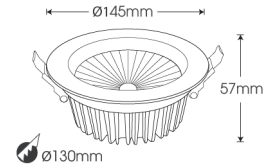

DL-RW15

White

Model	Power	Led source	Beam angle	CCT	CRI	Flux
DL-RW15	15W	CREE (USA)	60°/90°	3000K	>80	1515lm
				4000K	>80	1595lm
				5000K	>80	1595lm

LAMP PHOTOMETRIC REPORT

AVERAGE AND CENTER E Figure

ISOLUX DIAGRAM

Parameter of DL-RW15 | CCT 4000K

INSTALLATION INSTRUCTIONS

PACKING

- Ceiling cut**
Size cut: Ø130mm
- Connected Led Driver with 220VAC power**
3. Connected Led Driver with lamp
- Put the lamp on the ceiling**