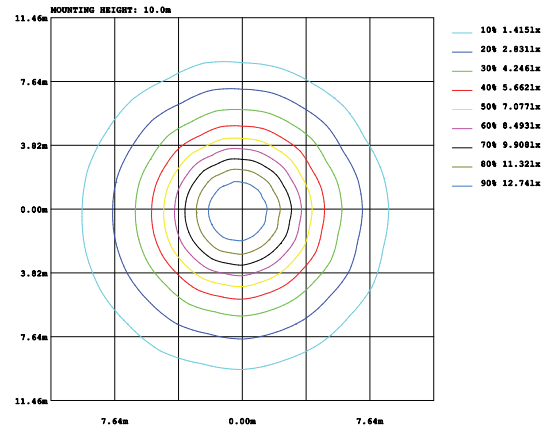

DL-RW15

White

Model	Power	Led source	Beam angle	CCT	CRI	Flux
DL-RW15	15W	CREE (USA)	60°/90°	3000K	>80	1515lm
				4000K	>80	1595lm
				5000K	>80	1595lm

LAMP PHOTOMETRIC REPORT

AVERAGE AND CENTER E Figure

ISOLUX DIAGRAM

Parameter of DL-RW15 | CCT 4000K

INSTALLATION INSTRUCTIONS

PACKING

- Ceiling cut**
Size cut: Ø130mm
- Connected Led Driver with 220VAC power**
3. Connected Led Driver with lamp
- Put the lamp on the ceiling**