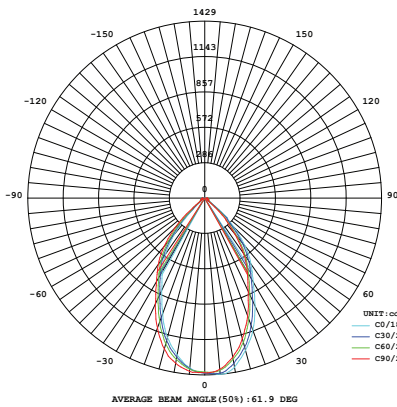

DL-RW15

White

Model	Power	Led source	Beam angle	CCT	CRI	Flux
DL-RW15	15W	CREE (USA)	60°/90°	3000K	>80	1515lm
				4000K	>80	1595lm
				5000K	>80	1595lm

LAMP PHOTOMETRIC REPORT

AVERAGE AND CENTER E Figure

ISOLUX DIAGRAM

Parameter of DL-RW15 | CCT 4000K

INSTALLATION INSTRUCTIONS

PACKING

- Ceiling cut**
Size cut: Ø130mm
- Connected Led Driver with 220VAC power**
3. Connected Led Driver with lamp
- Put the lamp on the ceiling**