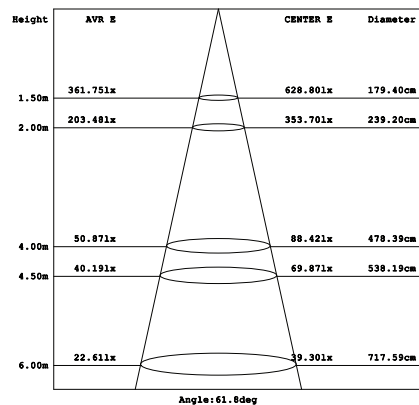

DL-RW15

White

Model	Power	Led source	Beam angle	CCT	CRI	Flux
DL-RW15	15W	CREE (USA)	60°/90°	3000K	>80	1515lm
				4000K	>80	1595lm
				5000K	>80	1595lm

LAMP PHOTOMETRIC REPORT

AVERAGE AND CENTER E Figure

ISOLUX DIAGRAM

Parameter of DL-RW15 | CCT 4000K

INSTALLATION INSTRUCTIONS

PACKING

- Ceiling cut**
Size cut: Ø130mm
- Connected Led Driver with 220VAC power**
3. Connected Led Driver with lamp
- Put the lamp on the ceiling**