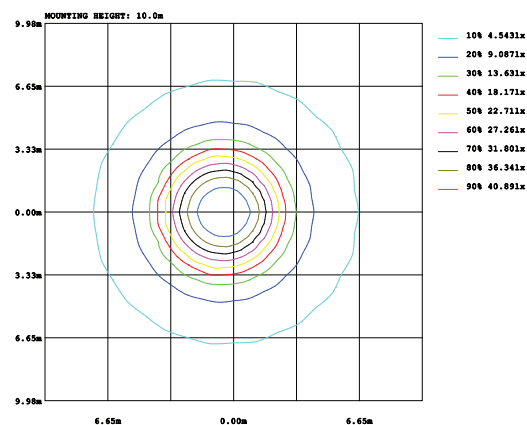

DL-SW25

White

Model	Power	Led source	Beam angle	CCT	CRI	Flux
DL-SW25	25W	CREE (USA)	15°/24°/38°/60°	3000K	>80	2350lm
				4000K	>80	2460lm
				5000K	>80	2460lm

LAMP PHOTOMETRIC REPORT

AVERAGE AND CENTER E Figure

ISOLUX DIAGRAM

Parameter of DL-SW25 | CCT 4000K

INSTALLATION INSTRUCTIONS

PACKING

- Ceiling cut**
Size cut: Ø154mm
- Connected Led Driver with 220VAC power**
- Connected Led Driver with lamp**
Diagram showing connection of 220VAC to Driver, Driver to Jack, and Jack to Ceiling cut.
- Put the lamp on the ceiling**
Diagram showing the lamp being inserted into the ceiling cut.