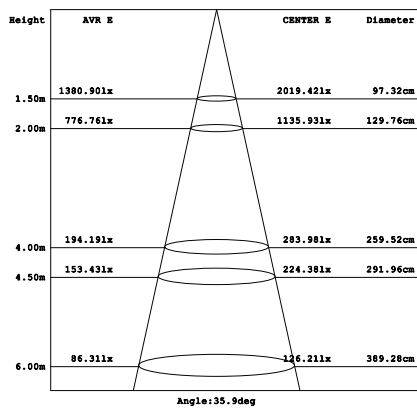

DL-SW25

White

Model	Power	Led source	Beam angle	CCT	CRI	Flux
DL-SW25	25W	CREE (USA)	15°/24°/38°/60°	3000K	>80	2350lm
				4000K	>80	2460lm
				5000K	>80	2460lm

LAMP PHOTOMETRIC REPORT

AVERAGE AND CENTER E Figure

ISOLUX DIAGRAM

Parameter of DL-SW25 | CCT 4000K

INSTALLATION INSTRUCTIONS

PACKING

- Ceiling cut**
Size cut: Ø154mm
- Connected Led Driver with 220VAC power**
- Connected Led Driver with lamp**
Diagram showing connection of 220VAC to Driver, Driver to Jack, and Jack to Ceiling cut.
- Put the lamp on the ceiling**
Diagram showing the lamp being inserted into the ceiling cut.