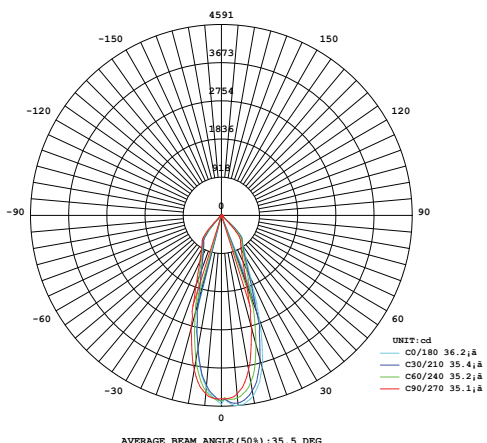

DL-SW25

White

Model	Power	Led source	Beam angle	CCT	CRI	Flux
DL-SW25	25W	CREE (USA)	15°/24°/38°/60°	3000K	>80	2350lm
				4000K	>80	2460lm
				5000K	>80	2460lm

LAMP PHOTOMETRIC REPORT

AVERAGE AND CENTER E Figure

ISOLUX DIAGRAM

Parameter of DL-SW25 | CCT 4000K

INSTALLATION INSTRUCTIONS

PACKING

- Ceiling cut**
Size cut: Ø154mm
- Connected Led Driver with 220VAC power**
- Connected Led Driver with lamp**
Diagram showing connection of 220VAC to Driver, Driver to Jack, and Jack to Ceiling cut.
- Put the lamp on the ceiling**
Diagram showing the lamp being inserted into the ceiling cut.