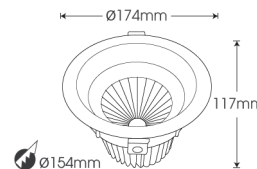

DL-SW25

White

Model	Power	Led source	Beam angle	CCT	CRI	Flux
DL-SW25	25W	CREE (USA)	15°/24°/38°/60°	3000K	>80	2350lm
				4000K	>80	2460lm
				5000K	>80	2460lm

LAMP PHOTOMETRIC REPORT

AVERAGE AND CENTER E Figure

ISOLUX DIAGRAM

Parameter of DL-SW25 | CCT 4000K

INSTALLATION INSTRUCTIONS

PACKING

- Ceiling cut**
Size cut: Ø154mm
- Connected Led Driver with 220VAC power**
- Connected Led Driver with lamp**
Diagram showing connection of 220VAC to Driver, Driver to Jack, and Jack to Ceiling cut.
- Put the lamp on the ceiling**
Diagram showing the lamp being inserted into the ceiling cut.