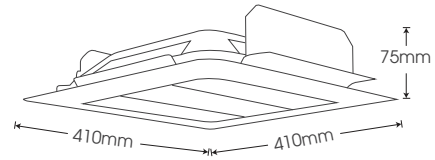

GS-BW60

White

| Model | Power | Led source | Beam angle | CCT | CRI | Flux |
|---------|-------|---------------------------|------------|-------|-----|--------|
| GS-BW60 | 60W | Lumileds(USA)/ Cree(USA)* | 80° | 3000K | >80 | 7410lm |
| | | | | 4000K | >80 | 7620lm |
| | | | | 5700K | >80 | 7620lm |

LAMP PHOTOMETRIC REPORT

AVERAGE AND CENTER E Figure

ISOLUX DIAGRAM

Parameter of GS-BW60 | CCT 4000K

INSTALLATION INSTRUCTIONS

PACKING