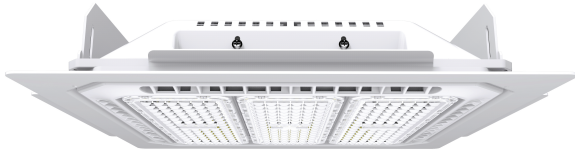

GS-BW60

White

| Model | Power | Led source | Beam angle | CCT | CRI | Flux |
|---------|-------|---------------------------|------------|-------|-----|--------|
| GS-BW60 | 60W | Lumileds(USA)/ Cree(USA)* | 80° | 3000K | >80 | 7410lm |
| | | | | 4000K | >80 | 7620lm |
| | | | | 5700K | >80 | 7620lm |