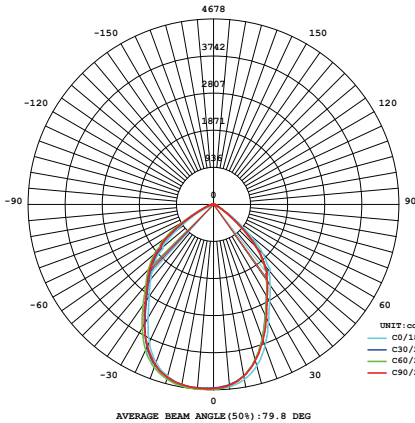

GS-BW60

White

| Model | Power | Led source | Beam angle | CCT | CRI | Flux |
|---------|-------|---------------------------|------------|-------|-----|--------|
| GS-BW60 | 60W | Lumileds(USA)/ Cree(USA)* | 80° | 3000K | >80 | 7410lm |
| | | | | 4000K | >80 | 7620lm |
| | | | | 5700K | >80 | 7620lm |

LAMP PHOTOMETRIC REPORT

AVERAGE AND CENTER E Figure

ISOLUX DIAGRAM

Parameter of GS-BW60 | CCT 4000K

INSTALLATION INSTRUCTIONS

PACKING