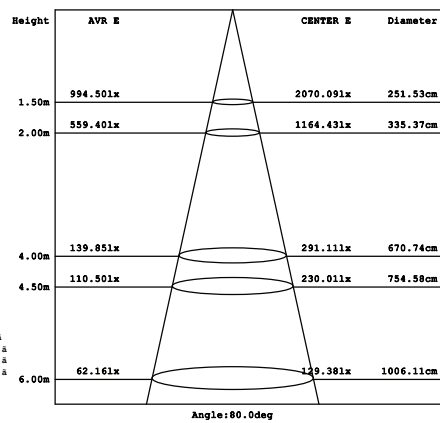

GS-BW60

White

| Model | Power | Led source | Beam angle | CCT | CRI | Flux |
|---------|-------|---------------------------|------------|-------|-----|--------|
| GS-BW60 | 60W | Lumileds(USA)/ Cree(USA)* | 80° | 3000K | >80 | 7410lm |
| | | | | 4000K | >80 | 7620lm |
| | | | | 5700K | >80 | 7620lm |

LAMP PHOTOMETRIC REPORT

AVERAGE AND CENTER E Figure

ISOLUX DIAGRAM

Parameter of GS-BW60 | CCT 4000K

INSTALLATION INSTRUCTIONS

PACKING