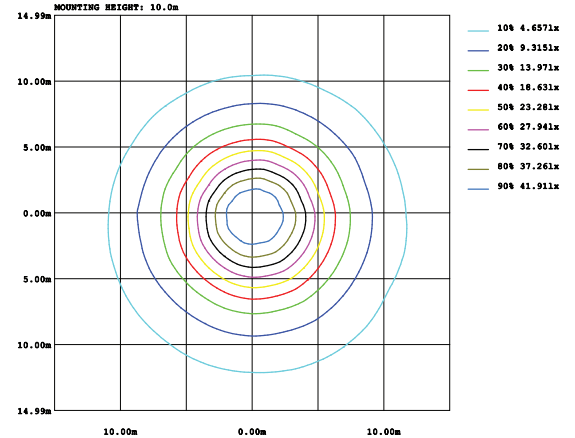

GS-BW60

White

| Model | Power | Led source | Beam angle | CCT | CRI | Flux |
|---------|-------|---------------------------|------------|-------|-----|--------|
| GS-BW60 | 60W | Lumileds(USA)/ Cree(USA)* | 80° | 3000K | >80 | 7410lm |
| | | | | 4000K | >80 | 7620lm |
| | | | | 5700K | >80 | 7620lm |

LAMP PHOTOMETRIC REPORT

AVERAGE AND CENTER E Figure

ISOLUX DIAGRAM

Parameter of GS-BW60 | CCT 4000K

INSTALLATION INSTRUCTIONS

PACKING