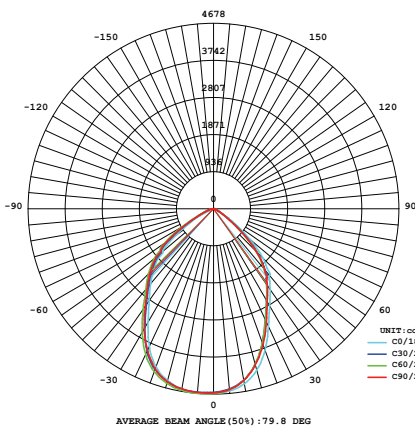

## GS-CW60

White

Model	Power	Led source	Beam angle	CCT	CRI	Flux
GS-CW60	60W	Lumileds(USA)/ Cree(USA)*	80°	3000K	>80	7410lm
				4000K	>80	7620lm
				5700K	>80	7620lm

### LAMP PHOTOMETRIC REPORT

### AVERAGE AND CENTER E Figure

### ISOLUX DIAGRAM

Parameter of GS-CW60 | CCT 4000K