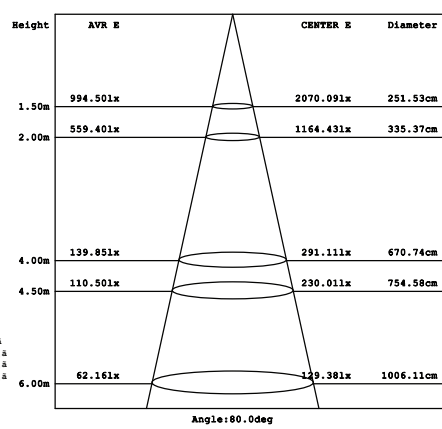

LAMP PHOTOMETRIC REPORT

AVERAGE AND CENTER E Figure

ISOLUX DIAGRAM

Parameter of GS-CW60 | CCT 4000K

INSTALLATION INSTRUCTIONS

PACKING

1. Remove the mounting plate
2. Mark the position of the 4 fixing holes and then fix them with screw
3. Connect the lamp to the plate
4. Install finishing