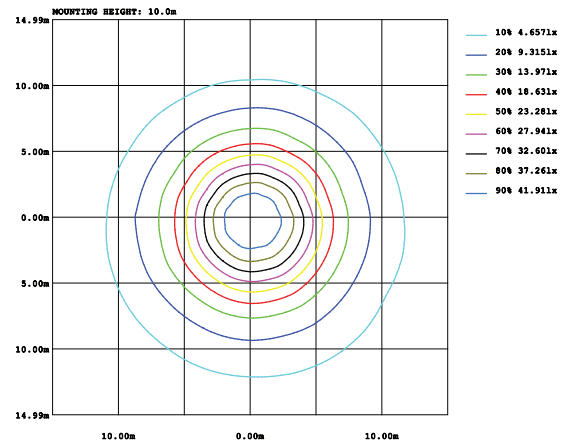

LAMP PHOTOMETRIC REPORT

AVERAGE AND CENTER E Figure

ISOLUX DIAGRAM

Parameter of GS-CW60 | CCT 4000K

INSTALLATION INSTRUCTIONS

PACKING

1. Remove the mounting plate
2. Mark the position of the 4 fixing holes and then fix them with screw
3. Connect the lamp to the plate
4. Install finishing