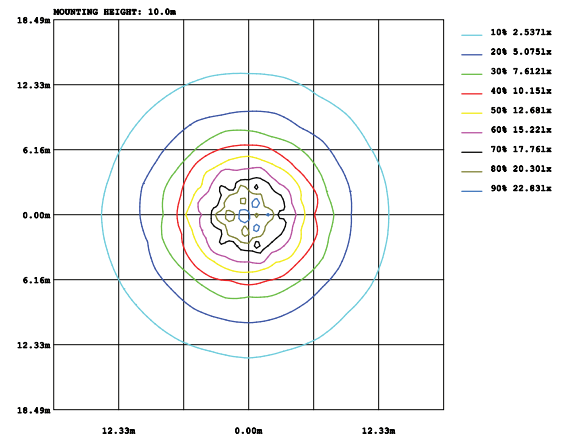

LAMP PHOTOMETRIC REPORT

AVERAGE AND CENTER E Figure

ISOLUX DIAGRAM

Parameter of HB-FW60 | CCT 4000K