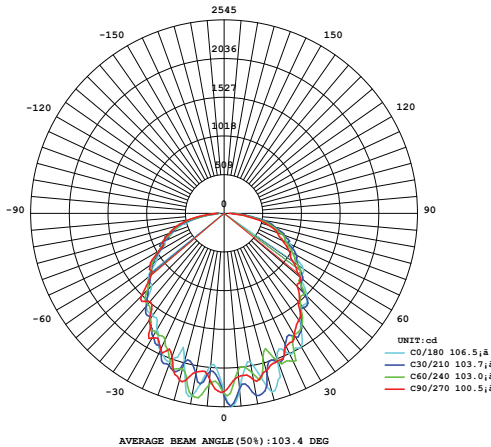

LAMP PHOTOMETRIC REPORT

AVERAGE AND CENTER E Figure

ISOLUX DIAGRAM

Parameter of HB-FW60 | CCT 4000K