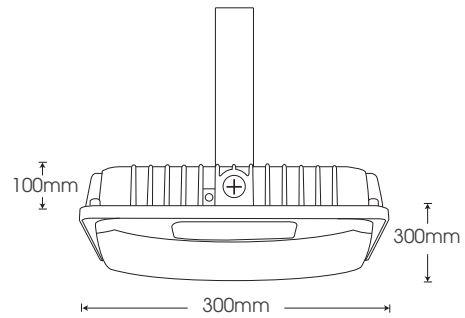

HB-FW60

White

Model	Power	Led source	Beam angle	CCT	CRI	Flux
HB-FW60	60W	Lumileds(USA)/ Cree(USA)*	80°	3000K	>80	6600lm
				4000K	>80	6760lm
				5700K	>80	6760lm

LAMP PHOTOMETRIC REPORT

AVERAGE AND CENTER E Figure