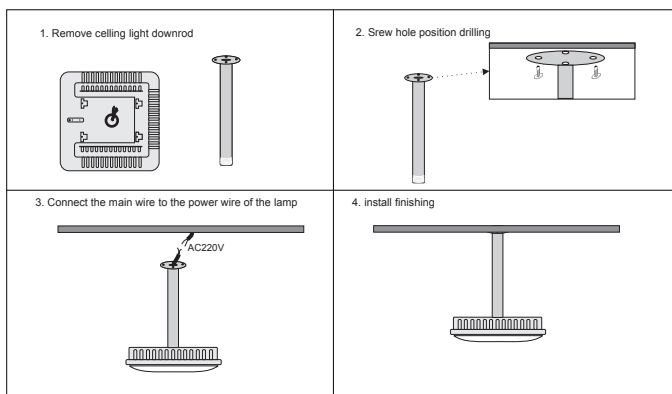

INSTALLATION INSTRUCTIONS