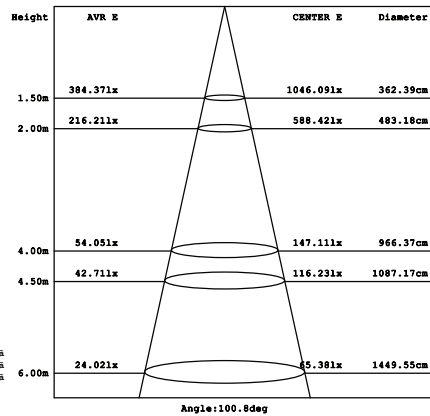

LAMP PHOTOMETRIC REPORT

AVERAGE AND CENTER E Figure

ISOLUX DIAGRAM

Parameter of HB-FW60 | CCT 4000K