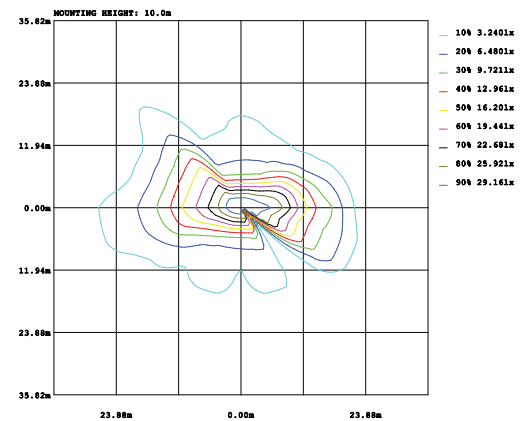

ST-AG120N

Grey

Model	Power	Led source	Beam angle	CRI	CCT	Flux
ST-AG120N	120W	OSRAM	135°x 75°	>70	4000K	10275lm

LAMP PHOTOMETRIC REPORT

AVERAGE AND CENTER E Figure

ISOLUX DIAGRAM

Parameter of ST-AG120N CCT 4000K