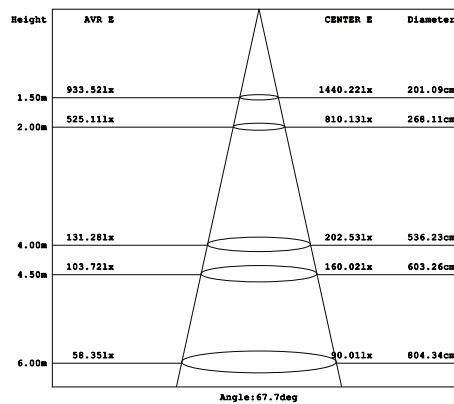

ST-AG120N

Grey

Model	Power	Led source	Beam angle	CRI	CCT	Flux
ST-AG120N	120W	OSRAM	135°x 75°	>70	4000K	10275lm

LAMP PHOTOMETRIC REPORT

AVERAGE AND CENTER E Figure

ISOLUX DIAGRAM

Parameter of ST-AG120N CCT 4000K