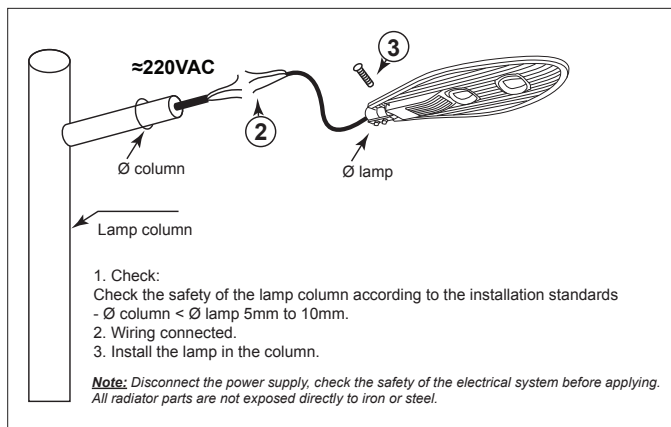

INSTALLATION INSTRUCTIONS