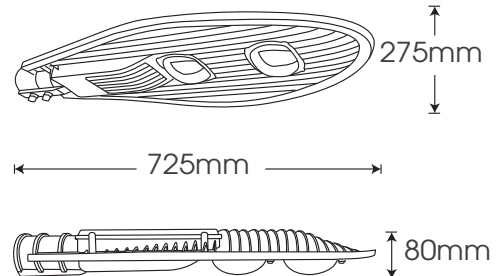

ST-AG120N

Grey

Model	Power	Led source	Beam angle	CRI	CCT	Flux
ST-AG120N	120W	OSRAM	135°x 75°	>70	4000K	10275lm

LAMP PHOTOMETRIC REPORT

AVERAGE AND CENTER E Figure

ISOLUX DIAGRAM

Parameter of ST-AG120N CCT 4000K