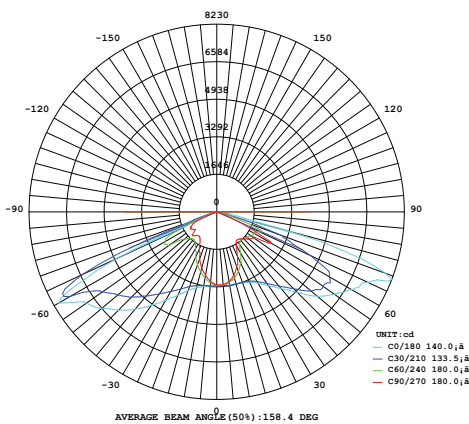

ST-AG120N

Grey

Model	Power	Led source	Beam angle	CRI	CCT	Flux
ST-AG120N	120W	OSRAM	135°x 75°	>70	4000K	10275lm

LAMP PHOTOMETRIC REPORT

AVERAGE AND CENTER E Figure

ISOLUX DIAGRAM

Parameter of ST-AG120N CCT 4000K