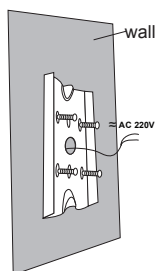

WL-BB20/WL-BG20

- Grey
- Black

Model	Power	Led source	Beam angle	CCT	CRI	Flux
WL-BB20/ WL-BG20	20W	CREE (USA)	15°/30°/45°	3000K	>80	1630lm
				4000K		1805lm
				5000K		1805lm

INSTALLATION INSTRUCTIONS

PACKING

1. Fasten the adjustable bracket with stainless steel screw

2. Connected lamp with 220VAC power supply

3. Connect the lamp body to the bracket then fix them with stainless steel screw

Lưu ý: • Before wiring to the power supply, turn off electricity at fuse or circuit breaker