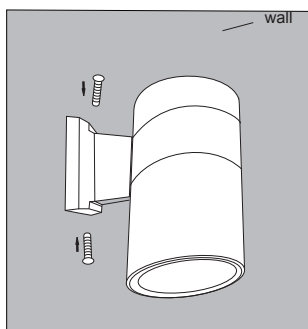

WL-BB20/WL-BG20

- Grey
- Black

Model	Power	Led source	Beam angle	CCT	CRI	Flux
WL-BB20/ WL-BG20	20W	CREE (USA)	15°/30°/45°	3000K	>80	1630lm
				4000K		1805lm
				5000K		1805lm

INSTALLATION INSTRUCTIONS

PACKING

1. Fasten the adjustable bracket with stainless steel screw

2. Connected lamp with 220VAC power supply

3. Connect the lamp body to the bracket then fix them with stainless steel screw

Lưu ý: • Before wiring to the power supply, turn off electricity at fuse or circuit breaker