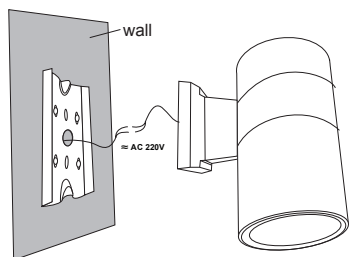

WL-BB20/WL-BG20

- Grey
- Black

Model	Power	Led source	Beam angle	CCT	CRI	Flux
WL-BB20/ WL-BG20	20W	CREE (USA)	15°/30°/45°	3000K	>80	1630lm
				4000K		1805lm
				5000K		1805lm

INSTALLATION INSTRUCTIONS

PACKING

1. Fasten the adjustable bracket with stainless steel screw

2. Connected lamp with 220VAC power supply

3. Connect the lamp body to the bracket then fix them with stainless steel screw

Lưu ý: • Before wiring to the power supply, turn off electricity at fuse or circuit breaker