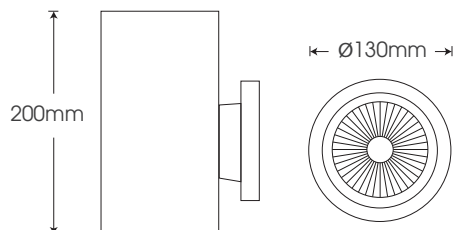

WL-BB20/WL-BG20

- Grey
- Black

Model	Power	Led source	Beam angle	CCT	CRI	Flux
WL-BB20/ WL-BG20	20W	CREE (USA)	15°/30°/45°	3000K	>80	1630lm
				4000K		1805lm
				5000K		1805lm

INSTALLATION INSTRUCTIONS

PACKING

1. Fasten the adjustable bracket with stainless steel screw

2. Connected lamp with 220VAC power supply

3. Connect the lamp body to the bracket then fix them with stainless steel screw

Lưu ý: • Before wiring to the power supply, turn off electricity at fuse or circuit breaker