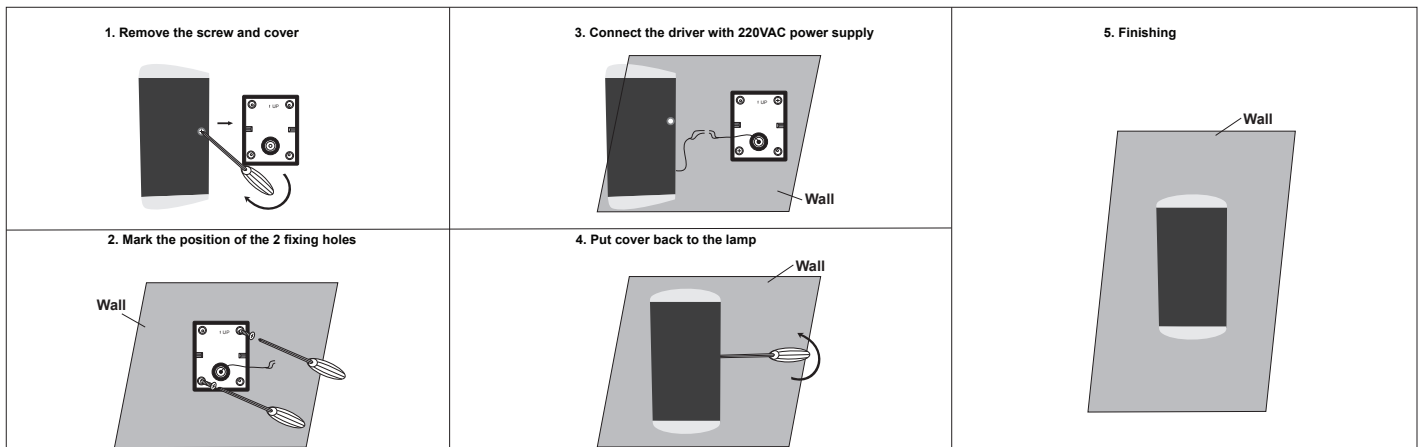

INSTALLATION INSTRUCTIONS