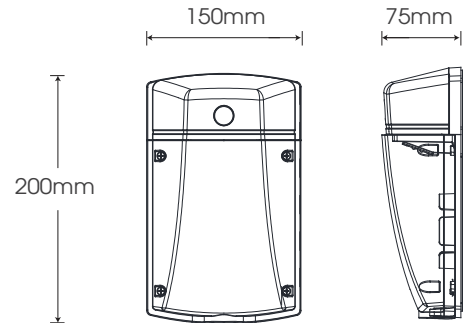

## WL-JG20

Grey

Model	Power	Led source	CCT	CRI	Flux
WL-JG20	20W	Lumileds(USA)/Cree(USA)*	3000K	>80	2000lm
			4000K		2200lm
			5700K		2200lm

### INSTALLATION INSTRUCTIONS

- Remove the screws and the brace**
- Remove the bracket**
- Mark the position of the 2 fixing holes**
- Mount fixture onto the wall**
- Tighten the screws on the wall**
- Connect the main line to the power wire of the lamp**  